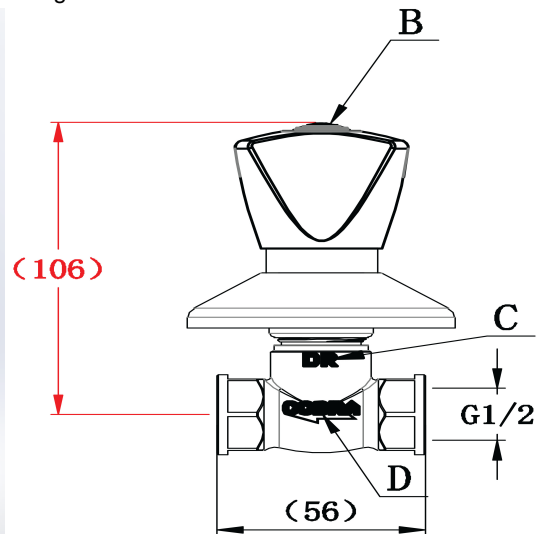

# Cobra Carina Original Stop Tap Concealed Female 15mm

**Range:** Carina Original

**Description:** Cobra Carina Original Chrome plated underwall stop tap including hot & cold indices & flange. The original triangular design. 2 X 1/2" BSP female iron connection ends. Made with de-zincification resistant brass for increased durability. With Cobra EasySwitch technology enabling your handle to be replaced by one of a different Cobra Original design. Cobra Genuine spare parts available. Cobra TeamAssist service team on call. Includes a 20 year LIXIL Africa warranty. Care & Maintenance - Ensure your product does not come into contact with any lubricants during installation. Chrome plated, matte black and any colour finishes should be wiped with warm soapy water and a soft cloth or sponge. Rinse, then dry and buff with a dry soft cloth. Under no circumstances must any detergents containing hydrochloric acids or abrasives including cream cleansers be used. Do not use abrasive cleaning materials such as scourers. Should your product have an aerator at the water outlet, it should be checked and cleaned regularly.

**Product Code:** 228CA-15/NV

**ERP Code:** FSTAF1CA-0GT02

**Barcode:** 6002194061328

**Product Features:** Cobra TeamAssist, Cobra Genuine, Cobra EasySwitch, DZR Brass, 20 Year Warranty, JaswicApproved, Original

**Dimensions:** (l) 170mm x (w) 90mm x (h) 85mm

**Package Weight:** 0.5

Product Images

228CA-15/N

Flow Chart

**MOT**

Cobra Genuine

Cobra TeamAssist