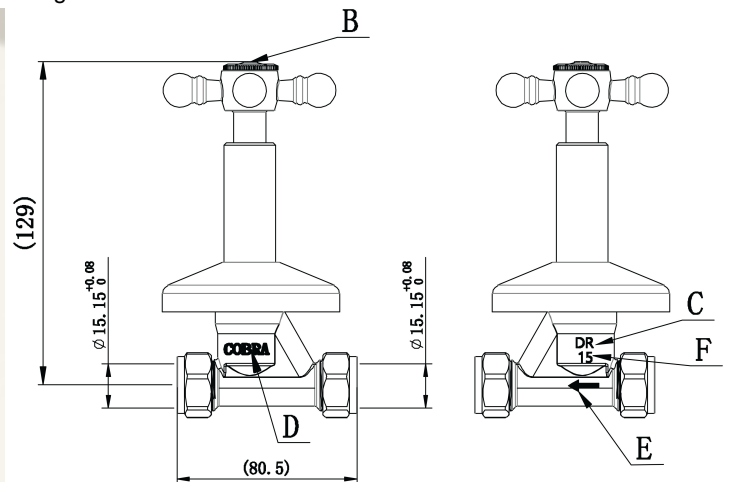

Cobra Roma Original Stop Tap Concealed Compression 15mm

Range: Roma Original

Description: Cobra Roma Original Chrome plated underwall stop tap including hot & cold indices & flange. The original classical design. 15mm copper to copper compression connection ends. Made with de-zincification resistant brass for increased durability. With Cobra EasySwitch technology enabling your handle to be replaced by one of a different Cobra Original design. Cobra Genuine spare parts available. Cobra TeamAssist service team on call. Includes a 20 year LIXIL Africa warranty. Care & Maintenance - Ensure your product does not come into contact with any lubricants during installation. Chrome plated, matte black and any colour finishes should be wiped with warm soapy water and a soft cloth or sponge. Rinse, then dry and buff with a dry soft cloth. Under no circumstances must any detergents containing hydrochloric acids or abrasives including cream cleansers be used. Do not use abrasive cleaning materials such as scourers. Should your product have an aerator at the water outlet, it should be checked and cleaned regularly.

Product Code: AEX5005CCH/NV

ERP Code: FSTAC1RO-0GP02

Barcode: 6002194061885

Product Features: Cobra TeamAssist, Cobra Genuine, Cobra EasySwitch, DZR Brass, 20 Year Warranty, JaswicApproved, Original

Dimensions: (l) 170mm x (w) 90mm x (h) 85mm

Package Weight: 0.6

Product Images

AEX5005CCH/V

Flow Chart

MOT

Cobra Genuine

Cobra TeamAssist

Cobra EasySwitch