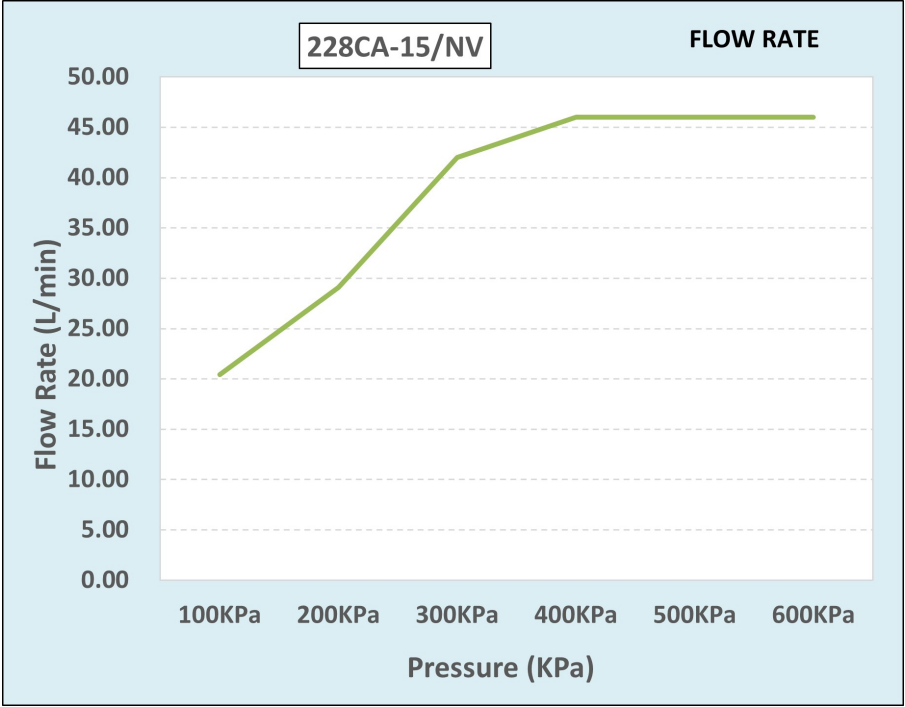

# Cobra Carina Original Stop Tap Concealed Female 15mm

**Range:** Carina Original

**Description:** Cobra Carina Original Chrome plated underwall stop tap including hot & cold indices & flange. The original triangular design. 2 X 1/2" BSP female iron connection ends. Made with de-zincification resistant brass for increased durability. With Cobra EasySwitch technology enabling your handle to be replaced by one of a different Cobra Original design. Cobra Genuine spare parts available. Cobra TeamAssist service team on call. Includes a 20 year LIXIL Africa warranty. Care & Maintenance - Ensure your product does not come into contact with any lubricants during installation. Chrome plated, matte black and any colour finishes should be wiped with warm soapy water and a soft cloth or sponge. Rinse, then dry and buff with a dry soft cloth. Under no circumstances must any detergents containing hydrochloric acids or abrasives including cream cleansers be used. Do not use abrasive cleaning materials such as scourers. Should your product have an aerator at the water outlet, it should be checked and cleaned regularly.

**Dimensions:** (l) 170mm x (w) 90mm x (h) 85mm

**Package Weight:** 0.5

Product Images

228CA-15/N

Flow Chart

**MOT**

Cobra Genuine

Cobra TeamAssist