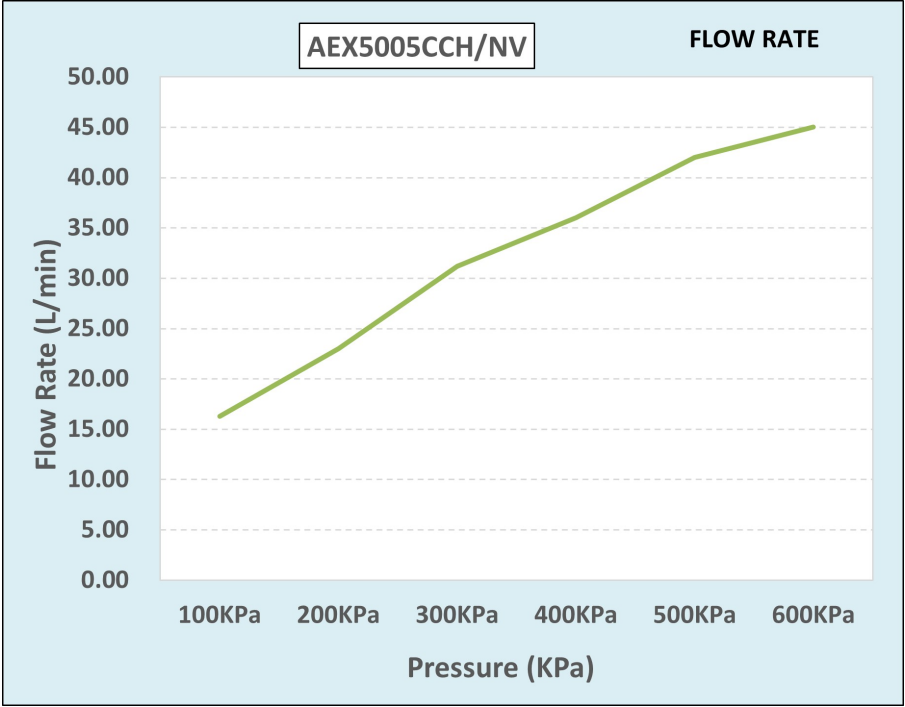

Cobra Roma Original Stop Tap Concealed Compression 15mm

Range: Roma Original

Description: Cobra Roma Original Chrome plated underwall stop tap including hot & cold indices & flange. The original classical design. 15mm copper to copper compression connection ends. Made with de-zincification resistant brass for increased durability. With Cobra EasySwitch technology enabling your handle to be replaced by one of a different Cobra Original design. Cobra Genuine spare parts available. Cobra TeamAssist service team on call. Includes a 20 year LIXIL Africa warranty. Care & Maintenance - Ensure your product does not come into contact with any lubricants during installation. Chrome plated, matte black and any colour finishes should be wiped with warm soapy water and a soft cloth or sponge. Rinse, then dry and buff with a dry soft cloth. Under no circumstances must any detergents containing hydrochloric acids or abrasives including cream cleansers be used. Do not use abrasive cleaning materials such as scourers. Should your product have an aerator at the water outlet, it should be checked and cleaned regularly.

Product Code: AEX5005CCH/NV

ERP Code: FSTAC1RO-0GP02

Barcode: 6002194061885

Product Features: Cobra TeamAssist, Cobra Genuine, Cobra EasySwitch, DZR Brass, 20 Year Warranty, JaswicApproved, Original

Dimensions: (l) 170mm x (w) 90mm x (h) 85mm

Package Weight: 0.6

Product Images

AEX5005CCH/V

Flow Chart

MOT

Cobra Genuine

Cobra TeamAssist

Cobra EasySwitch