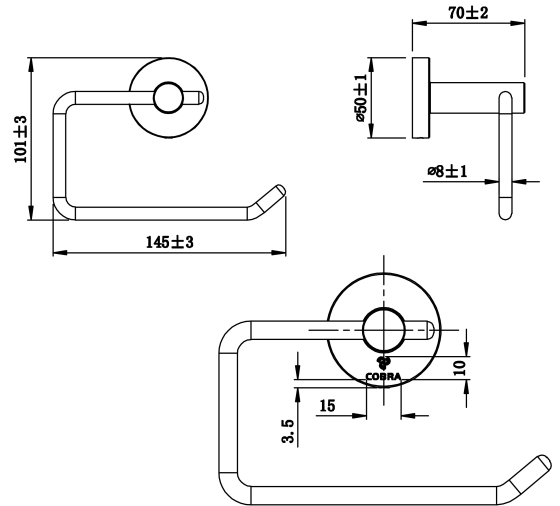

Cobra Cobra Toilet Paper Holder

Range: Cobra
Description: Toilet paper holder made with stainless steel an chrome plated Includes: mounting screws
Product Code: AC-TPH-CP
ERP Code: 1059590000
Barcode: 6002194158349
Product Features: Cobra PureShine, Cobra TeamAssist, 5 Year Warranty
Dimensions: (l) 155mm x (w) 80mm x (h) 100mm
Package Weight: 0.29

Product Images

MOT

Cobra TeamAssist

5 Year Warranty

Cobra PureShine