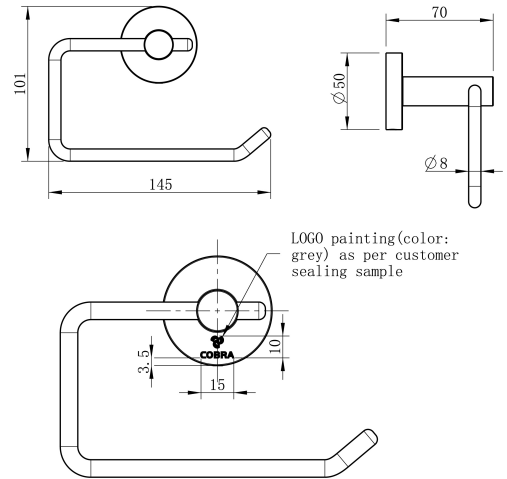

Cobra Seine Matte Black Toilet Paper Holder

Range: Seine Matte Black
Description: Toilet paper holder made with stainless steel with matte black coating Includes: mounting screws
Product Code: AC-TPH-BLK
ERP Code: 103987K000
Barcode: 6002194157427
Product Features: Cobra TeamAssist, 5 Year Warranty, 2 years on coating
Dimensions: (l) 155mm x (w) 80mm x (h) 100mm
Package Weight: 0.3

Product Images

MOT

5 Year Warranty

Cobra TeamAssist

2 years on coating