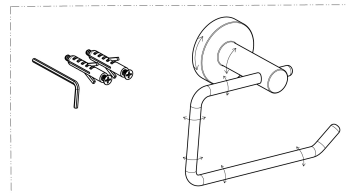

Product Images

MOT

Cobra TeamAssist

5 Year Warranty

2 years on coating