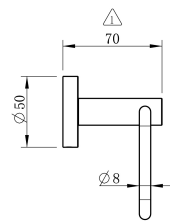

Product Images

MOT

Cobra TeamAssist

5 Year Warranty

2 years on coating