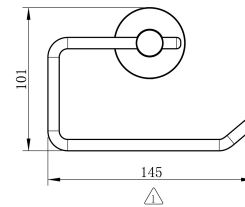

Product Images

MOT

Cobra TeamAssist

5 Year Warranty

2 years on coating