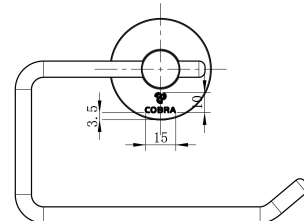

Product Images

MOT

Cobra TeamAssist

5 Year Warranty

2 years on coating