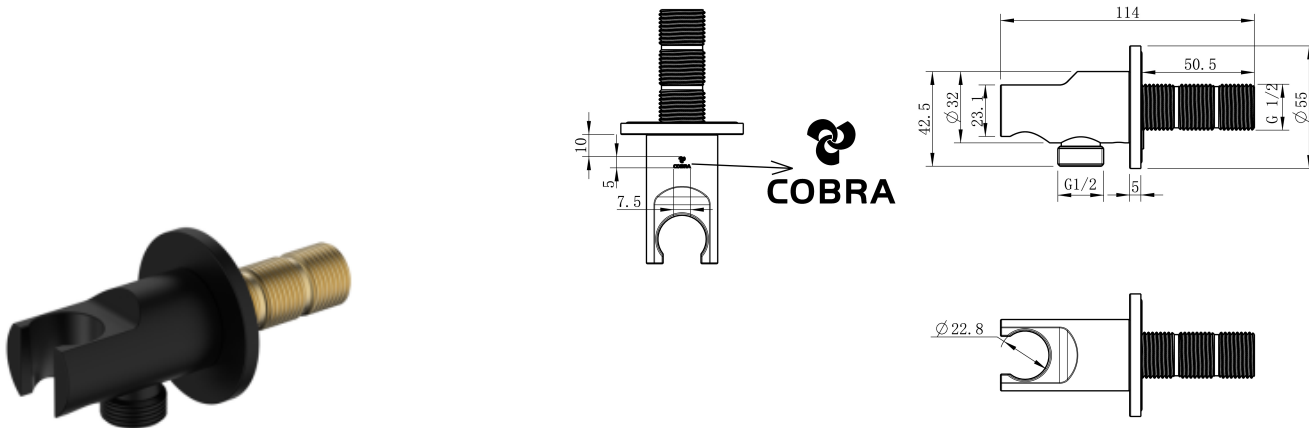

Cobra Matte Black Accessories Shower wall outlet matte black

Range: Matte Black Accessories

Description: Handshower holder and wall bracket brass. 2 year warranty on black coating
Care & Maintenance - Ensure your product does not come into contact with any lubricants during installation. Chrome plated, matte black and any colour finishes should be wiped with warm soapy water and a soft cloth or sponge. Rinse, then dry and buff with a dry soft cloth. Under no circumstances must any detergents containing hydrochloric acids or abrasives including cream cleansers be used. Do not use abrasive cleaning materials such as scourers. Should your product have an aerator at the water outlet, it should be checked and cleaned regularly.

Product Code: 9397BLK

ERP Code: 1007042430

Barcode: 6002194152392

Product Features: 5 Year Warranty, 2 years on coating, New Seine Colours

Dimensions: (l) 125mm x (w) 70mm x (h) 65mm

Package Weight: 0.4

Product Images

MOT

5 Year Warranty

2 years on coating