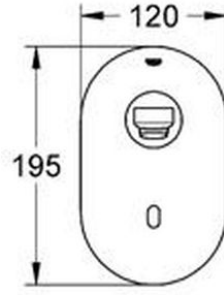

## Product Images

---

MOT

---

## Product Images

Flow Chart

**36273000**

— PLC with flow rate limiter

bar	1	2	3	4	5	6
l/min	4.8	5.0	5.0	5.1	5.1	5.1

MOT