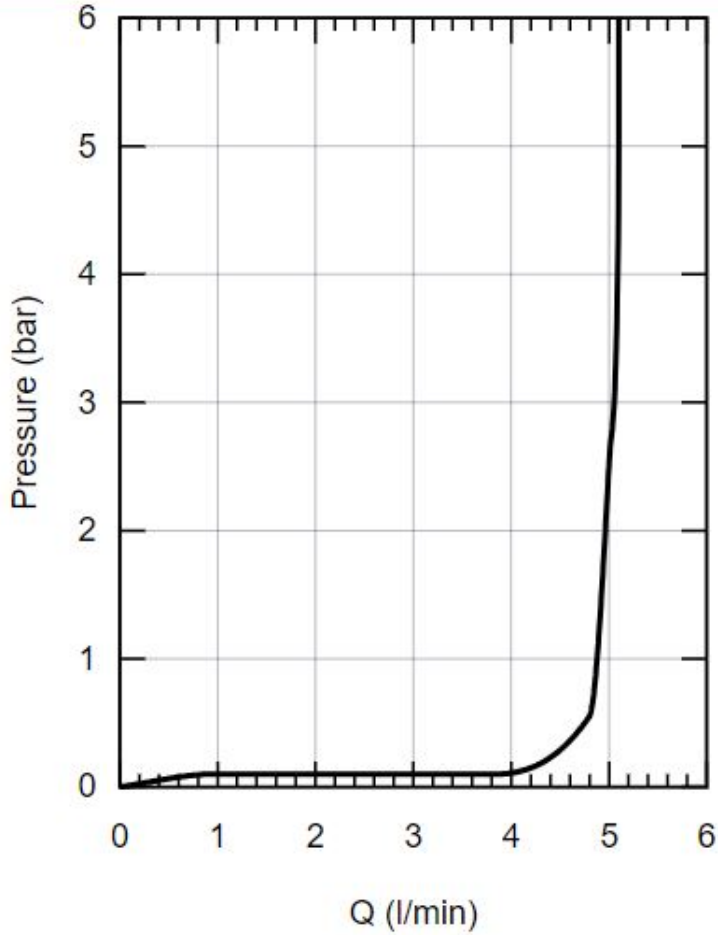

## Product Images

Flow Chart

**36273000**

— PLC with flow rate limiter

bar	1	2	3	4	5	6
l/min	4.8	5.0	5.0	5.1	5.1	5.1

MOT