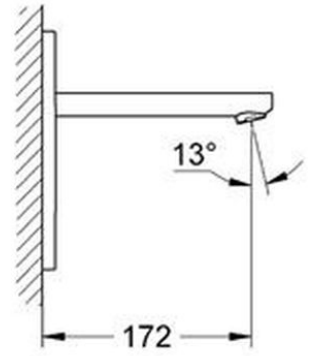

## Product Images

Flow Chart

**36273000**

— PLC with flow rate limiter

bar	1	2	3	4	5	6
l/min	4.8	5.0	5.0	5.1	5.1	5.1

MOT