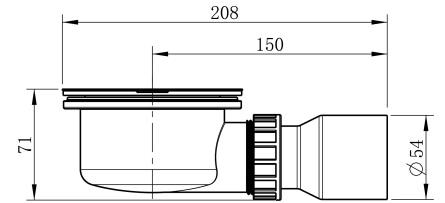

Cobra Matte Black Accessories P Trap matte black

Range: Matte Black Accessories
Description: Shower type. With shallow seal and Grating. 1 1/2BSP female iron outlet connections. 40l/min flow rate. Square grating, stainless steel grid -2 year warranty on black coating Care & Maintenance - Ensure your product does not come into contact with any lubricants during installation. Chrome plated, matte black and any colour finishes should be wiped with warm soapy water and a soft cloth or sponge. Rinse, then dry and buff with a dry soft cloth. Under no circumstances must any detergents containing hydrochloric acids or abrasives including cream cleansers be used. Do not use abrasive cleaning materials such as scourers. Should your product have an aerator at the water outlet, it should be checked and cleaned regularly.

Product Code: 373SQ/BLK
ERP Code: 1007032430
Barcode: 6002194063933
Product Features: 20 Year Warranty, 2 years on coating, New Seine Colours
Dimensions: (l) 220mm x (w) 125mm x (h) 80mm
Package Weight: 0.4

Product Images

MOT

20 Year Warranty

2 years on coating