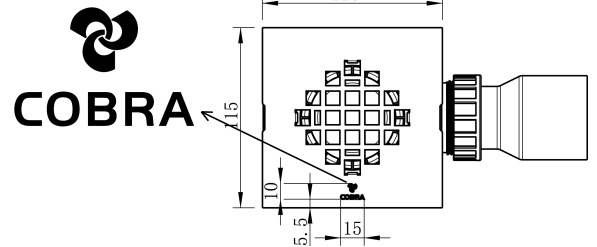

Cobra Matte Black Accessories P Trap matte black

Range: Matte Black Accessories
Description: Shower type. With shallow seal and Grating. 1 1/2BSP female iron outlet connections. 40l/min flow rate. Square grating, stainless steel grid -2 year warranty on black coating Care & Maintenance - Ensure your product does not come into contact with any lubricants during installation. Chrome plated, matte black and any colour finishes should be wiped with warm soapy water and a soft cloth or sponge. Rinse, then dry and buff with a dry soft cloth. Under no circumstances must any detergents containing hydrochloric acids or abrasives including cream cleansers be used. Do not use abrasive cleaning materials such as scourers. Should your product have an aerator at the water outlet, it should be checked and cleaned regularly.

Product Code: 373SQ/BLK
ERP Code: 1007032430
Barcode: 6002194063933
Product Features: 20 Year Warranty, 2 years on coating, New Seine Colours
Dimensions: (l) 220mm x (w) 125mm x (h) 80mm
Package Weight: 0.4

Product Images

MOT

20 Year Warranty

2 years on coating