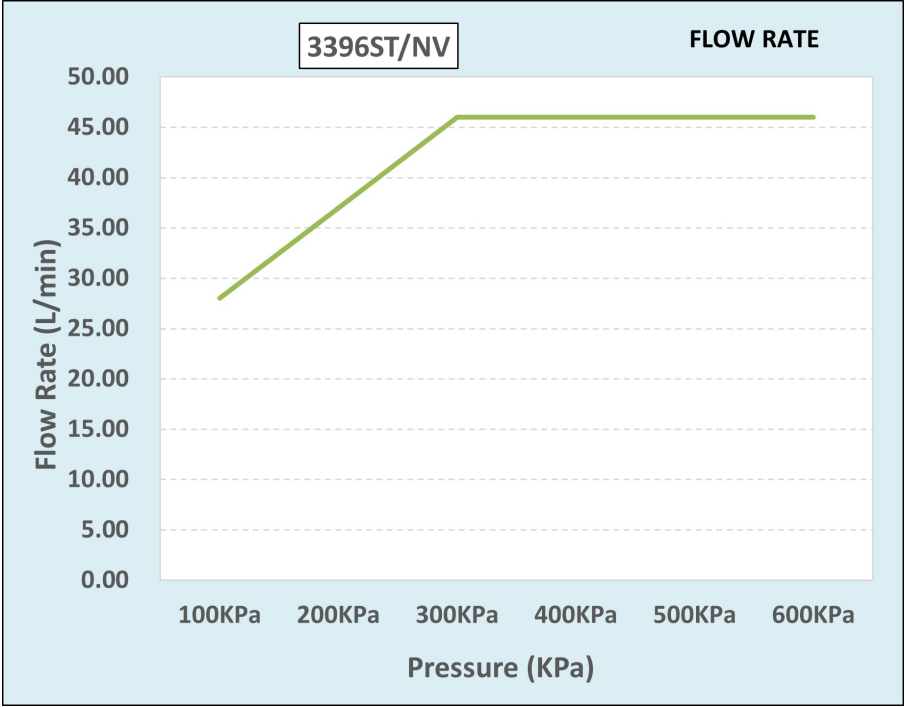

MOT

Cobra Genuine

Cobra TeamAssist

20 Year Warranty

Cobra EasySwitch

DZR Brass

JaswicApproved