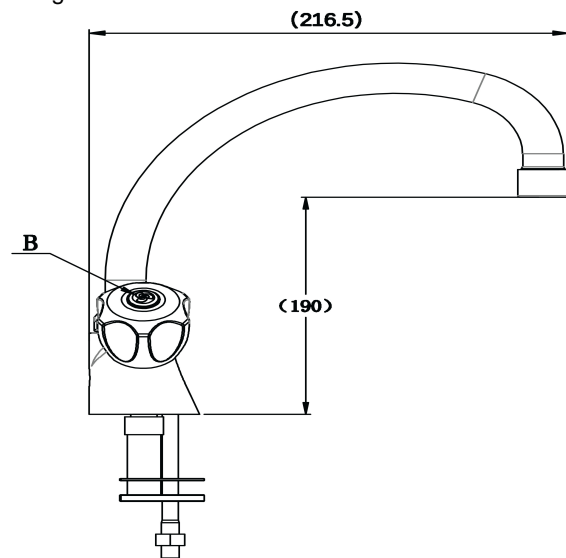

Cobra Stella Original Sink Mixer

Range: Stella Original

Description: Cobra Stella Original Chrome plated, deck-mounted sink mixer with aerated swivel spout. The original rose-shaped design. 1/2" BSP female iron connection ends. Made with de-zincification resistant brass for increased durability. With Cobra EasySwitch technology enabling your handle to be replaced by one of a different Cobra Original design. Cobra Genuine spare parts available. Cobra TeamAssist service team on call. Includes a 20 year LIXIL Africa warranty. Care & Maintenance - Ensure your product does not come into contact with any lubricants during installation. Chrome plated, matte black and any colour finishes should be wiped with warm soapy water and a soft cloth or sponge. Rinse, then dry and buff with a dry soft cloth. Under no circumstances must any detergents containing hydrochloric acids or abrasives including cream cleansers be used. Do not use abrasive cleaning materials such as scourers. Should your product have an aerator at the water outlet, it should be checked and cleaned regularly.

Product Code: 3396ST/NV

ERP Code: FSK2D1ST-0GT02

Barcode: 6002194061182

Product Features: Cobra TeamAssist, Cobra Genuine, Cobra EasySwitch, DZR Brass, 20 Year Warranty,

JaswicApproved, Original

Dimensions: (l) 245mm x (w) 185mm x (h) 85mm

Package Weight: 1.46

Product Images

3396ST/N

Flow Chart