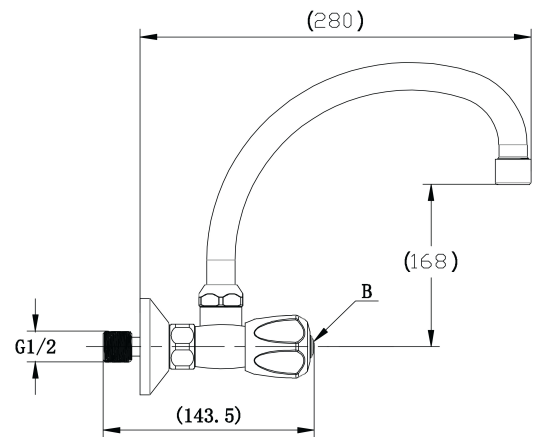

Cobra Stella Original Sink Mixer

Range: Stella Original

Description: Cobra Stella Original Chrome plated, wall-mounted sink mixer with aerated swivel spout. The original rose-shaped design. 2 x 1/2" male connection ends. Made with de-zincification resistant brass for increased durability. With Cobra EasySwitch technology enabling your handle to be replaced by one of a different Cobra Original design. Cobra Genuine spare parts available. Cobra TeamAssist service team on call. Includes a 20 year LIXIL Africa warranty. Care & Maintenance - Ensure your product does not come into contact with any lubricants during installation. Chrome plated, matte black and any colour finishes should be wiped with warm soapy water and a soft cloth or sponge. Rinse, then dry and buff with a dry soft cloth. Under no circumstances must any detergents containing hydrochloric acids or abrasives including cream cleansers be used. Do not use abrasive cleaning materials such as scourers. Should your product have an aerator at the water outlet, it should be checked and cleaned regularly.

Product Code: 3366/041/10ST/NV

ERP Code: FSK2W2ST-0GT02

Barcode: 6002194061199

Product Features: Cobra TeamAssist, Cobra Genuine, Cobra EasySwitch, DZR Brass, 20 Year Warranty,

JaswicApproved, Original

Dimensions: (l) 300mm x (w) 175mm x (h) 250mm

Package Weight: 1.38

Product Images

3366/041/10ST/NV

Flow Chart

MOT

Cobra Genuine

Cobra TeamAssist

20 Year Warranty