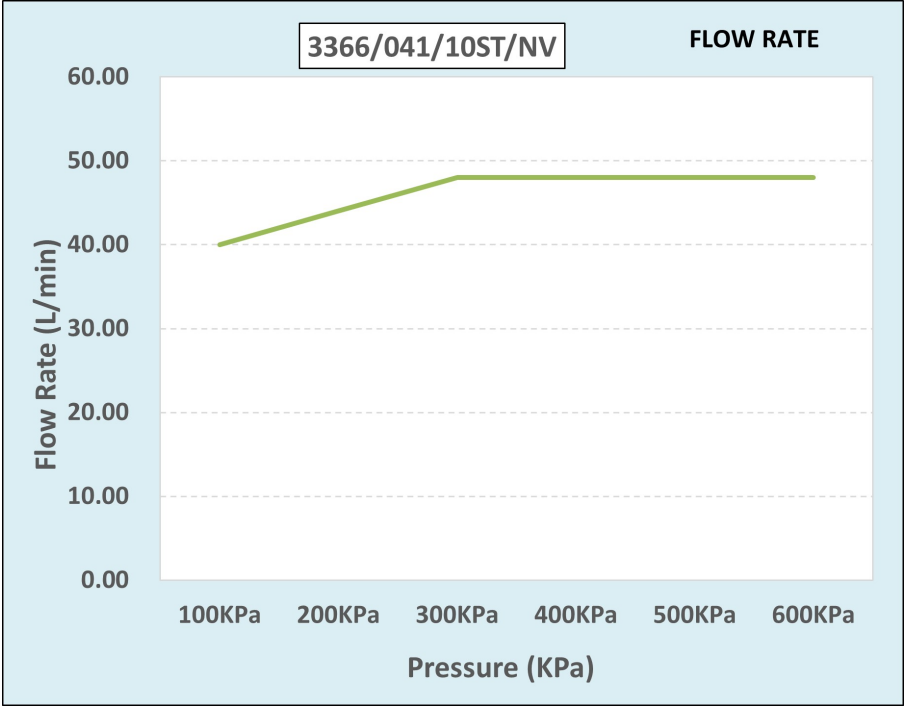

Package Weight: 1.38

Product Images

3366/041/10ST/NV

Flow Chart

MOT

Cobra Genuine

Cobra TeamAssist

20 Year Warranty