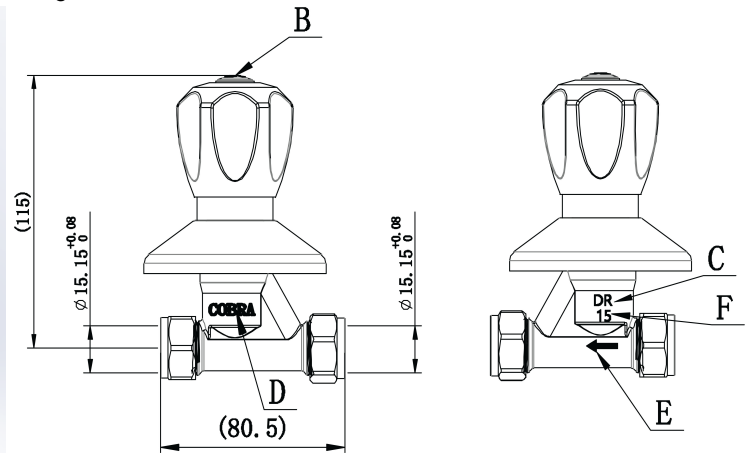

Cobra Stella Original Stop Tap Concealed Compression 15mm

Range: Stella Original

Description: Cobra Stella Original Chrome plated underwall stop tap including hot & cold indices & flange. The original rose-shaped design. 15mm copper to copper compression connection ends. Made with de-zincification resistant brass for increased durability. With Cobra EasySwitch technology enabling your handle to be replaced by one of a different Cobra Original design. Cobra Genuine spare parts available. Cobra TeamAssist service team on call. Includes a 20 year LIXIL Africa warranty. Care & Maintenance - Ensure your product does not come into contact with any lubricants during installation. Chrome plated, matte black and any colour finishes should be wiped with warm soapy water and a soft cloth or sponge. Rinse, then dry and buff with a dry soft cloth. Under no circumstances must any detergents containing hydrochloric acids or abrasives including cream cleansers be used. Do not use abrasive cleaning materials such as scourers. Should your product have an aerator at the water outlet, it should be checked and cleaned regularly.

Product Code: 3338ST-15/NV

ERP Code: FSTAC1ST-0GT02

Barcode: 6002194061229

Product Features: Cobra TeamAssist, Cobra Genuine, Cobra EasySwitch, DZR Brass, 20 Year Warranty, JaswicApproved, Original

Dimensions: (l) 170mm x (w) 90mm x (h) 85mm

Package Weight: 0.6

Product Images

3338ST-15/NV

Flow Chart

MOT

- 
 Cobra Genuine
- 
 Cobra TeamAssist
- 
 Cobra EasySwitch
- 
 20 Year Warranty
- 
 JaswicApproved
- 
 DZR Brass