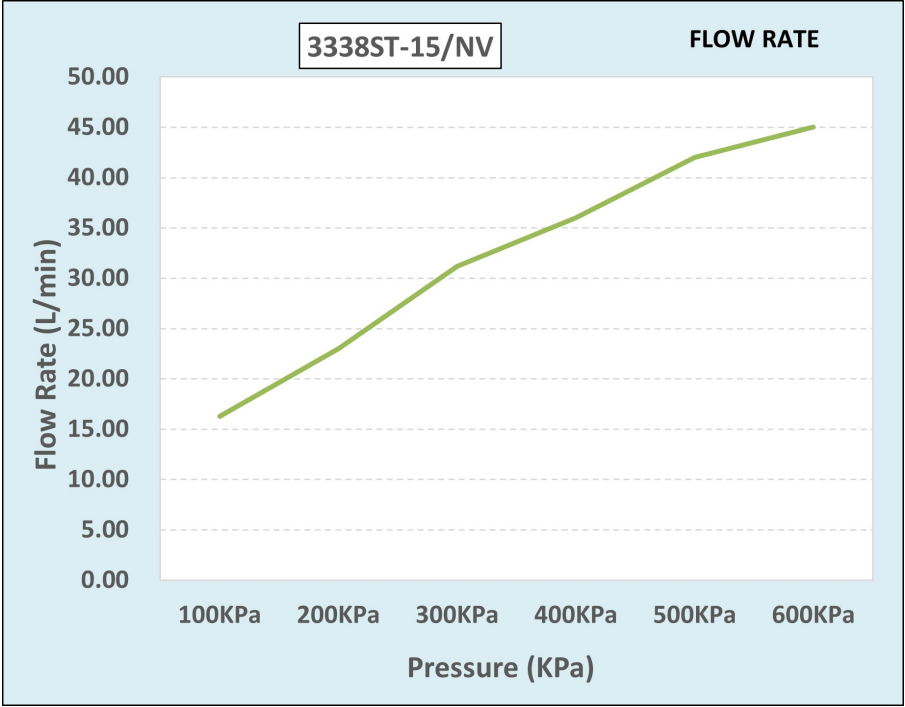

Cobra Stella Original Stop Tap Concealed Compression 15mm

Range: Stella Original

Description: Cobra Stella Original Chrome plated underwall stop tap including hot & cold indices & flange. The original rose-shaped design. 15mm copper to copper compression connection ends. Made with de-zincification resistant brass for increased durability. With Cobra EasySwitch technology enabling your handle to be replaced by one of a different Cobra Original design. Cobra Genuine spare parts available. Cobra TeamAssist service team on call. Includes a 20 year LIXIL Africa warranty. Care & Maintenance - Ensure your product does not come into contact with any lubricants during installation. Chrome plated, matte black and any colour finishes should be wiped with warm soapy water and a soft cloth or sponge. Rinse, then dry and buff with a dry soft cloth. Under no circumstances must any detergents containing hydrochloric acids or abrasives including cream cleansers be used. Do not use abrasive cleaning materials such as scourers. Should your product have an aerator at the water outlet, it should be checked and cleaned regularly.

Package Weight: 0.6

Product Images

3338ST-15/NV

Flow Chart

MOT

- 
 Cobra Genuine
- 
 Cobra TeamAssist
- 
 Cobra EasySwitch
- 
 20 Year Warranty
- 
 JaswicApproved
- 
 DZR Brass