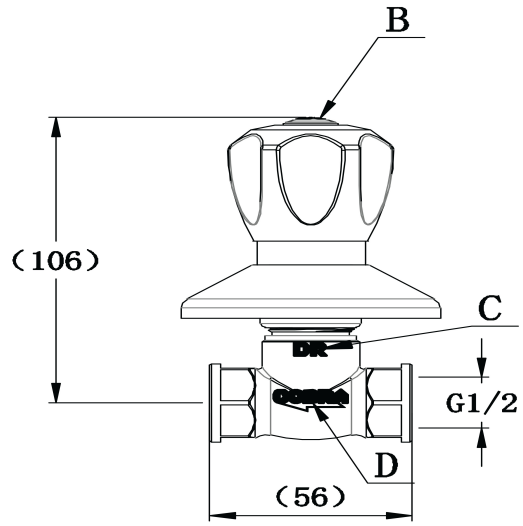

Cobra Cobra Headpart

Range: Cobra
Description: Headpart, clockwise closing, brass.
Product Code: S-21-1CLOCK/HP
ERP Code: FHPTXXEA-7FT01
Barcode: 6002194043966
Product Features: No Warranty
Dimensions: (l) 70mm x (w) 30mm x (h) 30mm
Package Weight: 0.08

Product Images

MOT

" style="text-align: center">

Product Images

3328ST-15/NV

Flow Chart

3328ST-15/NV

FLOW RATE