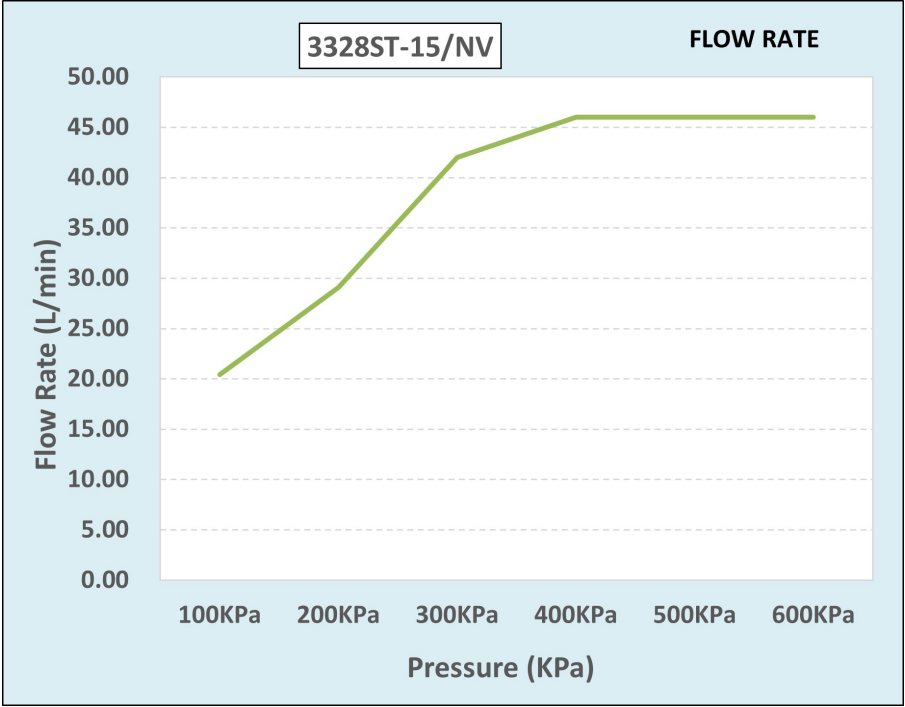

Cobra Stella Original Stop Tap Concealed Female 15mm

Range: Stella Original

Description: Cobra Stella Original Chrome plated underwall stop tap including hot & cold indices. The original rose-shaped design. 2 X 1/2" BSP female iron connection ends. Made with de-zincification resistant brass for increased durability. With Cobra EasySwitch technology enabling your handle to be replaced by one of a different Cobra Original design. Cobra Genuine spare parts available. Cobra TeamAssist service team on call. Includes a 20 year LIXIL Africa warranty. Care & Maintenance - Ensure your product does not come into contact with any lubricants during installation. Chrome plated, matte black and any colour finishes should be wiped with warm soapy water and a soft cloth or sponge. Rinse, then dry and buff with a dry soft cloth. Under no circumstances must any detergents containing hydrochloric acids or abrasives including cream cleansers be used. Do not use abrasive cleaning materials such as scourers. Should your product have an aerator at the water outlet, it should be checked and cleaned regularly.

Package Weight: 0.58

Product Images

3328ST-15/N

Flow Chart

MOT

Cobra Genuine

Cobra TeamAssist

20 Year Warranty