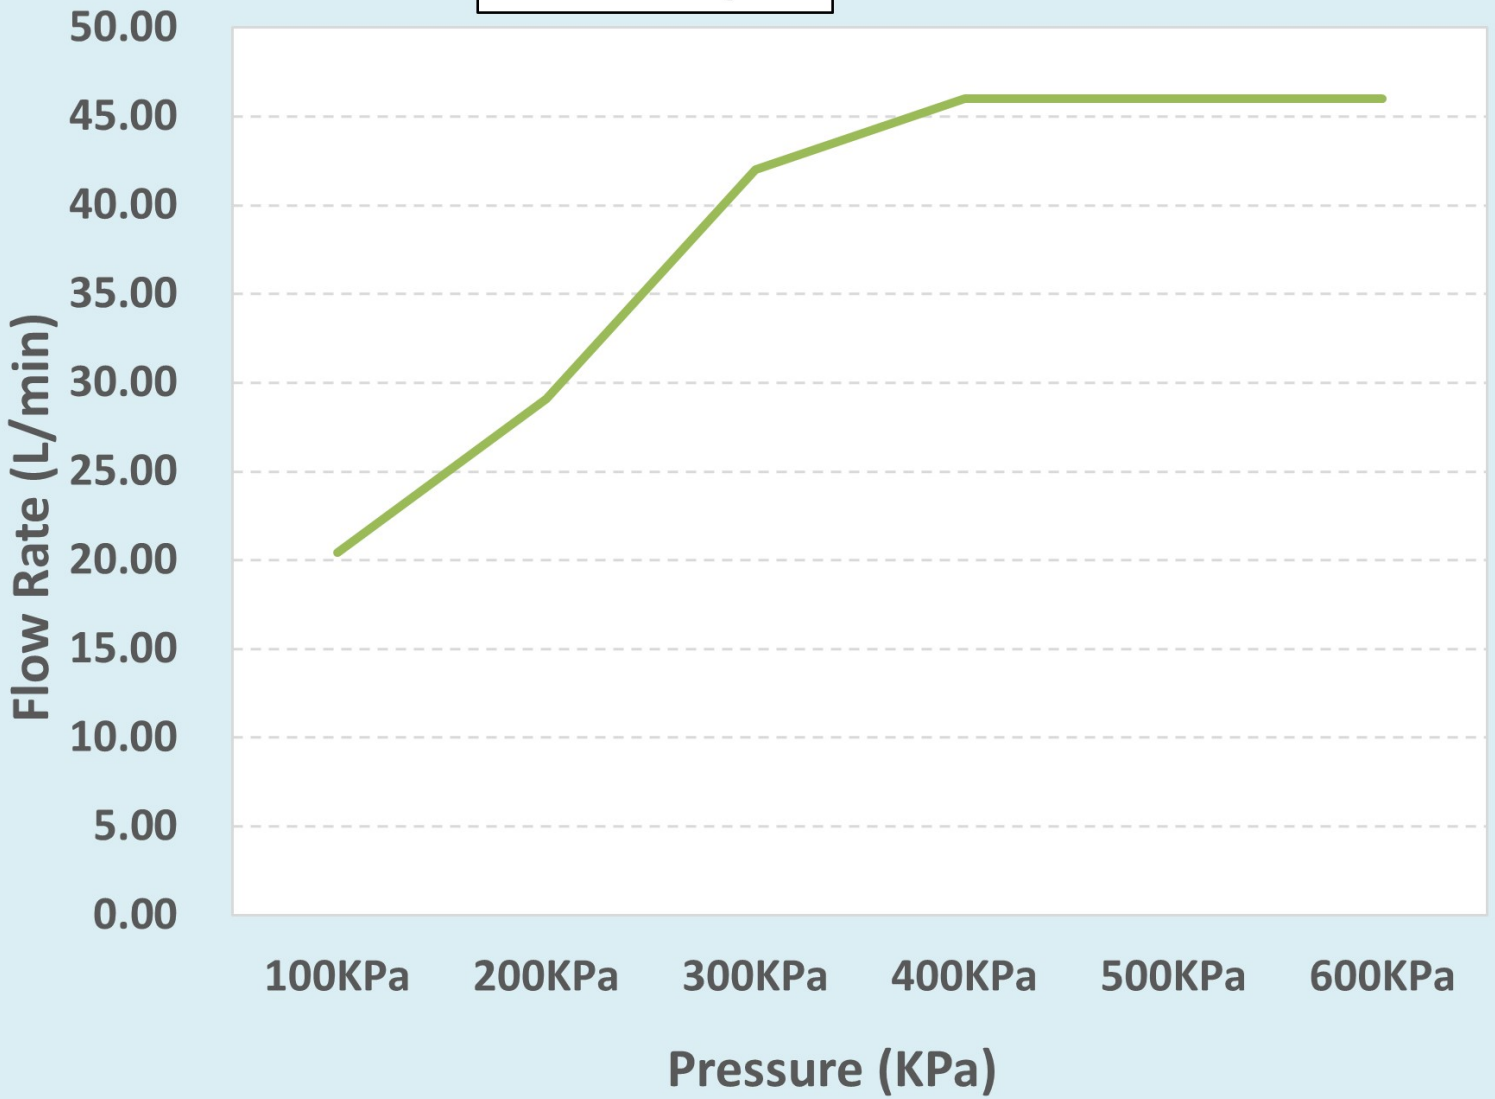

Cobra Cobra Headpart

Range: Cobra
Description: Headpart, clockwise closing, brass.
Product Code: S-21-1CLOCK/HP
ERP Code: FHPTXXEA-7FT01
Barcode: 6002194043966
Product Features: No Warranty
Dimensions: (l) 70mm x (w) 30mm x (h) 30mm
Package Weight: 0.08

Product Images

MOT

" style="text-align: center">

Product Images

3328ST-15/NV

Flow Chart

3328ST-15/NV

FLOW RATE