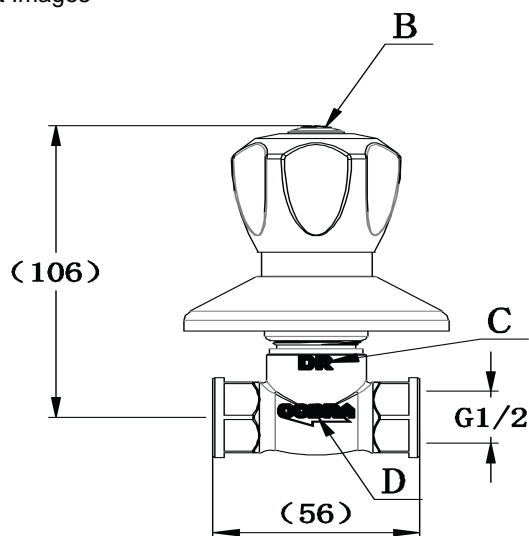

Cobra Stella Original Stop Tap Concealed Female 15mm

Range: Stella Original

Description: Cobra Stella Original Chrome plated underwall stop tap including hot & cold indices. The original rose-shaped design. 2 X 1/2" BSP female iron connection ends. Made with de-zincification resistant brass for increased durability. With Cobra EasySwitch technology enabling your handle to be replaced by one of a different Cobra Original design. Cobra Genuine spare parts available. Cobra TeamAssist service team on call. Includes a 20 year LIXIL Africa warranty. Care & Maintenance - Ensure your product does not come into contact with any lubricants during installation. Chrome plated, matte black and any colour finishes should be wiped with warm soapy water and a soft cloth or sponge. Rinse, then dry and buff with a dry soft cloth. Under no circumstances must any detergents containing hydrochloric acids or abrasives including cream cleansers be used. Do not use abrasive cleaning materials such as scourers. Should your product have an aerator at the water outlet, it should be checked and cleaned regularly.

Product Code: 3328ST-15/NV

ERP Code: FSTAF1ST-0GT02

Barcode: 6002194061236

Product Features: Cobra TeamAssist, Cobra Genuine, Cobra EasySwitch, DZR Brass, 20 Year Warranty, JaswicApproved, Original

Dimensions: (l) 170mm x (w) 90mm x (h) 85mm

Package Weight: 0.58

Product Images

3328ST-15/N

Flow Chart

MOT

Cobra Genuine

Cobra TeamAssist

20 Year Warranty