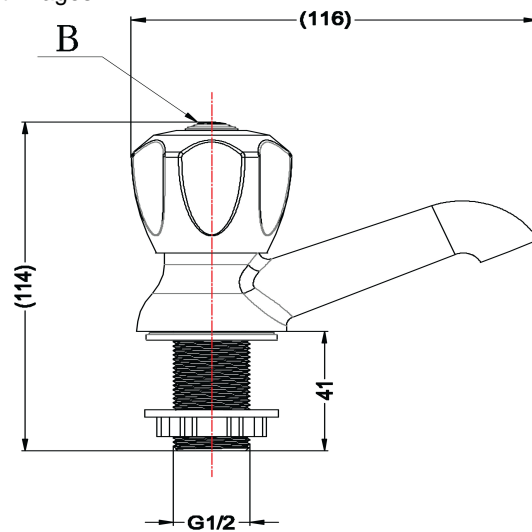

Cobra Stella Original Pillar Tap

Range: Stella Original

Description: Cobra Stella Original Chrome plated pillar tap including hot & cold indices. The original rose-shaped design. 1/2" BSP male connection ends. Made with de-zincification resistant brass for increased durability. With Cobra EasySwitch technology enabling your handle to be replaced by one of a different Cobra Original design. Cobra Genuine spare parts available. Cobra TeamAssist service team on call. Includes a 20 year LIXIL Africa warranty. Care & Maintenance - Ensure your product does not come into contact with any lubricants during installation. Chrome plated, matte black and any colour finishes should be wiped with warm soapy water and a soft cloth or sponge. Rinse, then dry and buff with a dry soft cloth. Under no circumstances must any detergents containing hydrochloric acids or abrasives including cream cleansers be used. Do not use abrasive cleaning materials such as scourers. Should your product have an aerator at the water outlet, it should be checked and cleaned regularly.

Product Code: 3311ST-15/NV

ERP Code: FPT2A1S8-0GT02

Barcode: 6002194061175

Product Features: Cobra TeamAssist, Cobra Genuine, Cobra EasySwitch, DZR Brass, 20 Year Warranty, JaswicApproved, Original

Dimensions: (l) 155mm x (w) 135mm x (h) 85mm

Package Weight: 0.54

Product Images

3311ST-15/N

Flow Chart

MOT

Cobra Genuine

Cobra TeamAssist

20 Year Warranty