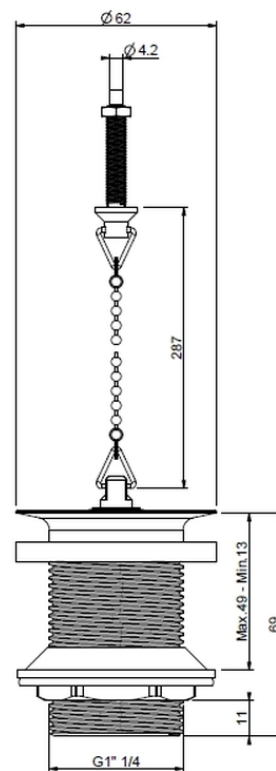

Cobra Cobra Waste - Bath/Sink

Range: Cobra
Description: Unslotted. With flanged back nut and washer, plug with stirrup, chain and stay. 70mm Ø flange, 45mm long shank. 1 1/2BSP Male iron connection end. Care & Maintenance - Ensure your product does not come into contact with any lubricants during installation. Chrome plated, matte black and any colour finishes should be wiped with warm soapy water and a soft cloth or sponge. Rinse, then dry and buff with a dry soft cloth. Under no circumstances must any detergents containing hydrochloric acids or abrasives including cream cleansers be used. Do not use abrasive cleaning materials such as scourers. Should your product have an aerator at the water outlet, it should be checked and cleaned regularly.

Product Code: 316/N
ERP Code: FWARSK17-0GT01
Barcode: 6002194032915
Product Features: Cobra PureShine, Cobra TeamAssist, 20 Year Warranty
Dimensions: (l) 100mm x (w) 80mm x (h) 70mm
Package Weight: 0.2

Product Images

MOT

Cobra PureShine

Cobra TeamAssist

20 Year Warranty

style="text-align: center;">>MOT

Cobra Genuine

Cobra TeamAssist

20 Year Warranty

Cobra EasySwitch

JaswicApproved

DZR Brass