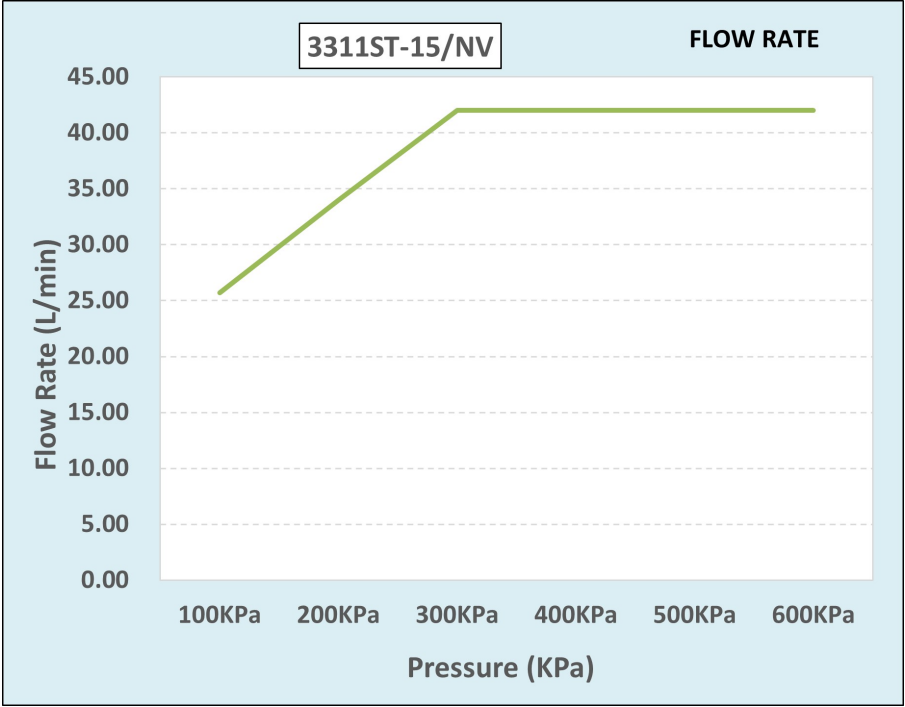

Cobra Stella Original Pillar Tap

Range: Stella Original

Description: Cobra Stella Original Chrome plated pillar tap including hot & cold indices. The original rose-shaped design. 1/2" BSP male connection ends. Made with de-zincification resistant brass for increased durability. With Cobra EasySwitch technology enabling your handle to be replaced by one of a different Cobra Original design. Cobra Genuine spare parts available. Cobra TeamAssist service team on call. Includes a 20 year LIXIL Africa warranty. Care & Maintenance - Ensure your product does not come into contact with any lubricants during installation. Chrome plated, matte black and any colour finishes should be wiped with warm soapy water and a soft cloth or sponge. Rinse, then dry and buff with a dry soft cloth. Under no circumstances must any detergents containing hydrochloric acids or abrasives including cream cleansers be used. Do not use abrasive cleaning materials such as scourers. Should your product have an aerator at the water outlet, it should be checked and cleaned regularly.

Package Weight: 0.54

Product Images

3311ST-15/N

Flow Chart

MOT

Cobra Genuine

Cobra TeamAssist

20 Year Warranty