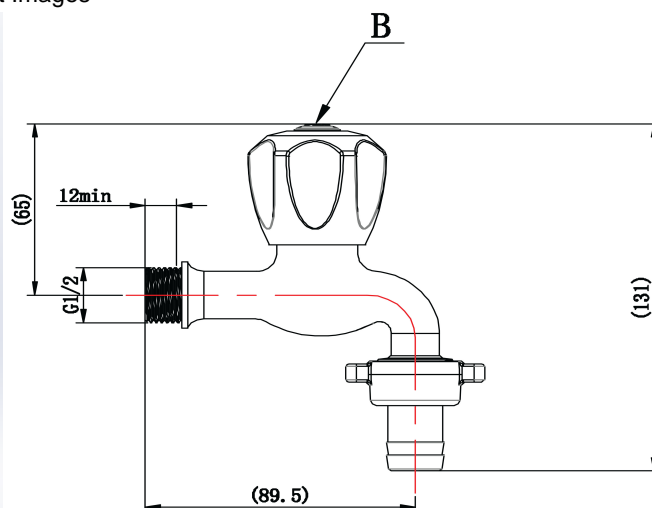

Cobra Stella Original Bib Tap Extended

Range: Stella Original

Description: Cobra Stella Original Chrome plated hose bib tap including hot & cold indices. The original rose-shaped design. 1/2" BSP male connection end; 3/4" BSP hose union. With Cobra EasySwitch technology enabling your handle to be replaced by one of a different Cobra Original design. Made with de-zincification resistant brass for increased durability. Cobra TeamAssist service team on call. Includes a 20 year LIXIL Africa warranty. Care & Maintenance - Ensure your product does not come into contact with any lubricants during installation. Chrome plated, matte black and any colour finishes should be wiped with warm soapy water and a soft cloth or sponge. Rinse, then dry and buff with a dry soft cloth. Under no circumstances must any detergents containing hydrochloric acids or abrasives including cream cleansers be used. Do not use abrasive cleaning materials such as scourers. Should your product have an aerator at the water outlet, it should be checked and cleaned regularly.

Product Code: 3309ST-15/NV

ERP Code: FBBWN1ST-0GT02

Barcode: 6002194061144

Product Features: Cobra TeamAssist, Cobra Genuine, Cobra EasySwitch, DZR Brass, 20 Year Warranty, JaswicApproved, Original

Dimensions: (l) 155mm x (w) 135mm x (h) 85mm

Package Weight: 0.5

Product Images

3309ST-15/NV

Flow Chart

MOT

Cobra Genuine

Cobra TeamAssist

Cobra EasySwitch