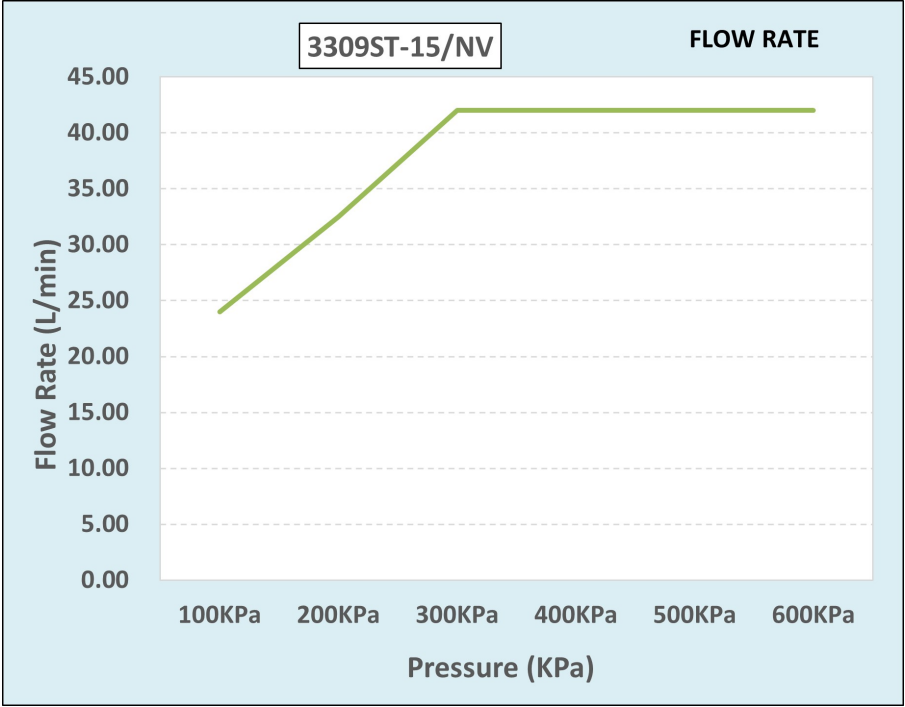

Cobra Stella Original Bib Tap Extended

Range: Stella Original

Description: Cobra Stella Original Chrome plated hose bib tap including hot & cold indices. The original rose-shaped design. 1/2" BSP male connection end; 3/4" BSP hose union. With Cobra EasySwitch technology enabling your handle to be replaced by one of a different Cobra Original design. Made with de-zincification resistant brass for increased durability. Cobra TeamAssist service team on call. Includes a 20 year LIXIL Africa warranty. Care & Maintenance - Ensure your product does not come into contact with any lubricants during installation. Chrome plated, matte black and any colour finishes should be wiped with warm soapy water and a soft cloth or sponge. Rinse, then dry and buff with a dry soft cloth. Under no circumstances must any detergents containing hydrochloric acids or abrasives including cream cleansers be used. Do not use abrasive cleaning materials such as scourers. Should your product have an aerator at the water outlet, it should be checked and cleaned regularly.

Package Weight: 0.5

Product Images

3309ST-15/NV

Flow Chart

MOT

Cobra Genuine

Cobra TeamAssist

Cobra EasySwitch