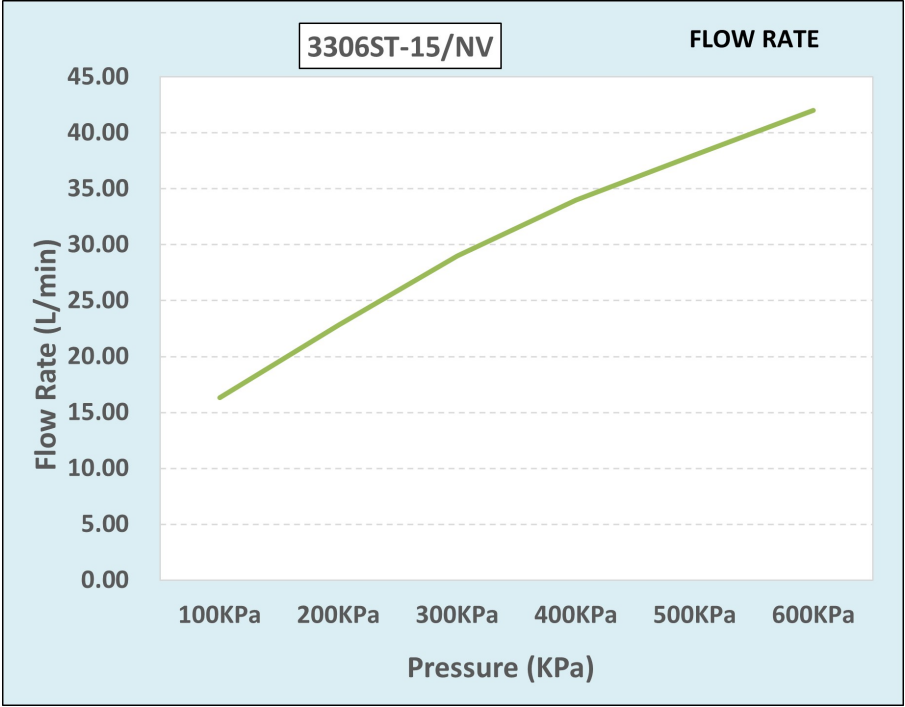

MOT

Cobra Genuine

Cobra TeamAssist

20 Year Warranty

Cobra EasySwitch

JaswicApproved

DZR Brass