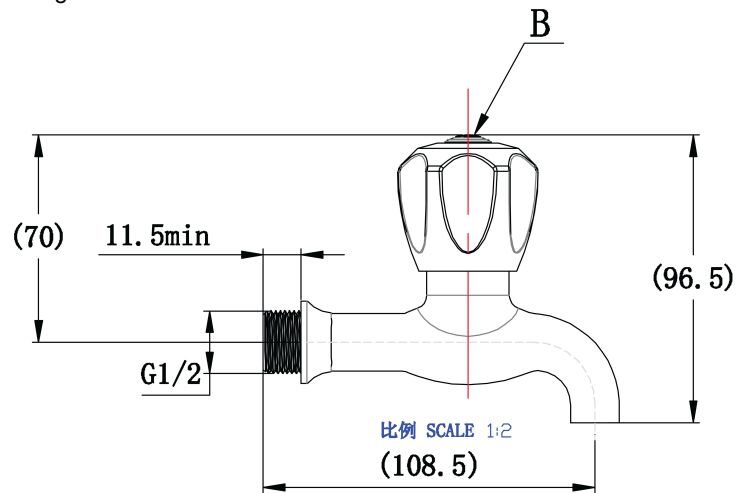

Cobra Stella Original Bib Tap

Range: Stella Original

Description: Cobra Stella Original Chrome plated bib tap including hot & cold indices. The original rose-shaped design. 1/2" BSP male connection ends. Made with de-zincification resistant brass for increased durability. With Cobra EasySwitch technology enabling your handle to be replaced by one of a different Cobra Original design. Cobra Genuine spare parts available. Cobra TeamAssist service team on call. Includes a 20 year LIXIL Africa warranty. Care & Maintenance - Ensure your product does not come into contact with any lubricants during installation. Chrome plated, matte black and any colour finishes should be wiped with warm soapy water and a soft cloth or sponge. Rinse, then dry and buff with a dry soft cloth. Under no circumstances must any detergents containing hydrochloric acids or abrasives including cream cleansers be used. Do not use abrasive cleaning materials such as scourers. Should your product have an aerator at the water outlet, it should be checked and cleaned regularly.

Product Code: 3306ST-15/NV

ERP Code: FBBAN1ST-0GT02

Barcode: 6002194061120

Product Features: Cobra TeamAssist, Cobra Genuine, Cobra EasySwitch, DZR Brass, 20 Year Warranty, JaswicApproved, Original

Dimensions: (l) 155mm x (w) 135mm x (h) 85mm

Package Weight: 0.44

Product Images

3306ST-15/NV

Flow Chart