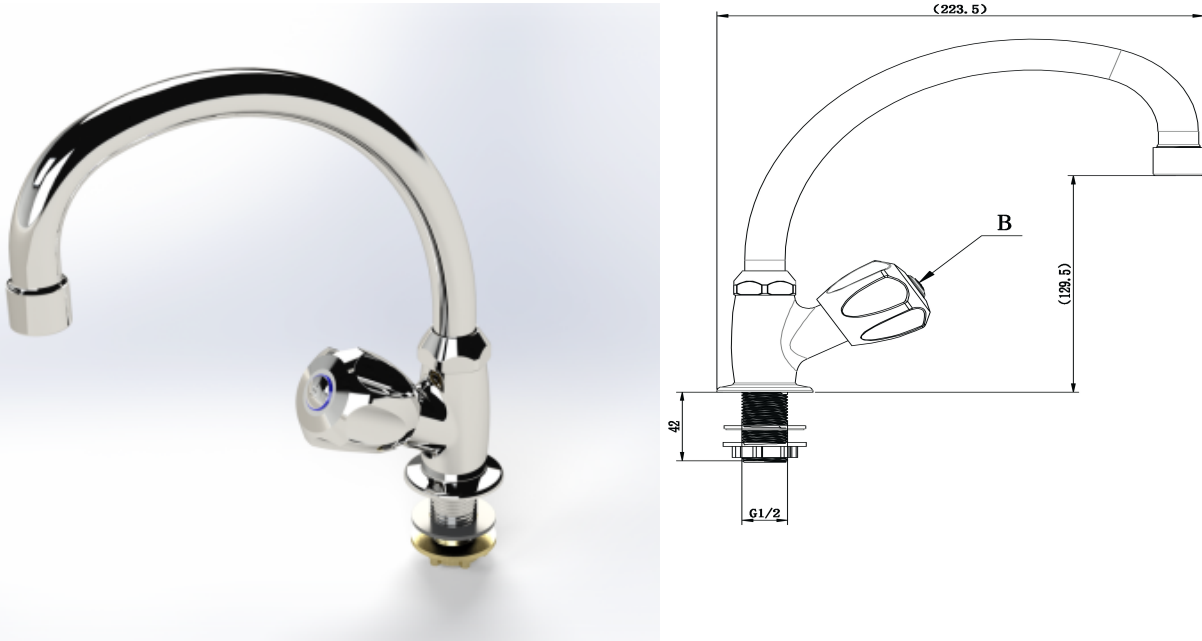

Cobra Stella Original Sink Tap

Range: Stella Original

Description: Cobra Stella Original Chrome plated, deck-mounted sink tap with aerated swivel spout. The original rose-shaped design. 1/2" BSP male connection end. Made with de-zincification resistant brass for increased durability. With Cobra EasySwitch technology enabling your handle to be replaced by one of a different Cobra Original design. Cobra Genuine spare parts available. Cobra TeamAssist service team on call. Includes a 20 year LIXIL Africa warranty. Care & Maintenance - Ensure your product does not come into contact with any lubricants during installation. Chrome plated, matte black and any colour finishes should be wiped with warm soapy water and a soft cloth or sponge. Rinse, then dry and buff with a dry soft cloth. Under no circumstances must any detergents containing hydrochloric acids or abrasives including cream cleansers be used. Do not use abrasive cleaning materials such as scourers. Should your product have an aerator at the water outlet, it should be checked and cleaned regularly.

Product Code: P-3219ST/041E/NV

ERP Code: FSKT2DST-0GTPP02

Barcode: 6002194061212

Product Features: Cobra TeamAssist, Cobra Genuine, Cobra EasySwitch, DZR Brass, 20 Year Warranty, Original

Dimensions: (l) 24.5mm x (w) 18.5mm x (h) 8.5mm

Package Weight: 0.8

Product Images

P-3219ST/041E/NV

Flow Chart

MOT

Cobra Genuine

Cobra TeamAssist

Cobra EasySwitch