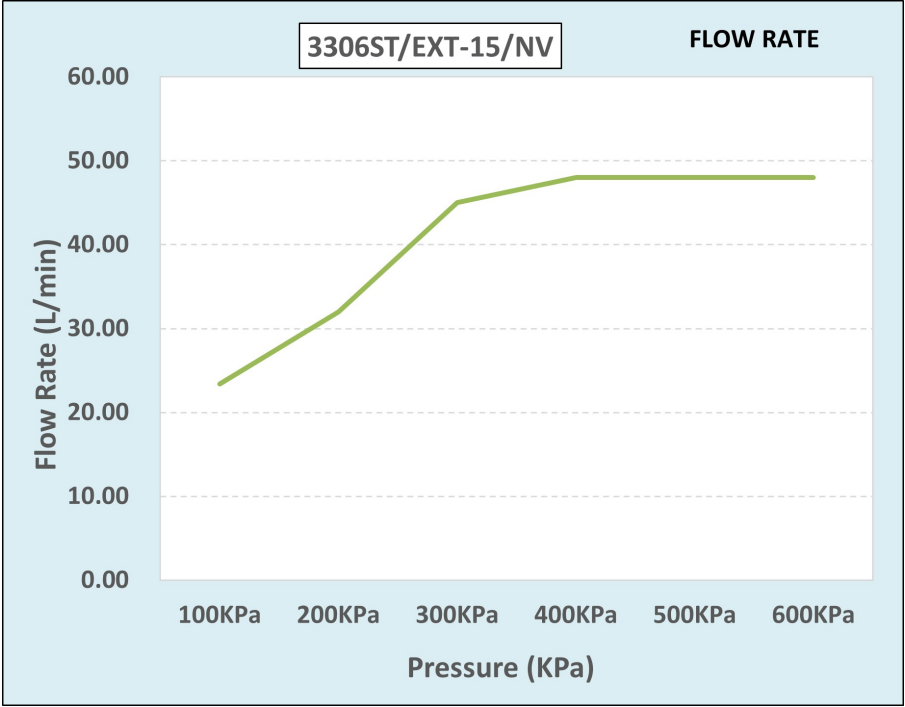

Cobra Stella Original Bib Tap Extended

Range: Stella Original

Description: Cobra Stella Original Chrome plated extended length bib tap including hot & cold indices & flange. The original rose-shaped design. 1/2" BSP male connection end. Made with de-zincification resistant brass for increased durability. With Cobra EasySwitch technology enabling your handle to be replaced by one of a different Cobra Original design. Cobra Genuine spare parts available. Cobra TeamAssist service team on call. Includes a 20 year LIXIL Africa warranty. Care & Maintenance - Ensure your product does not come into contact with any lubricants during installation. Chrome plated, matte black and any colour finishes should be wiped with warm soapy water and a soft cloth or sponge. Rinse, then dry and buff with a dry soft cloth. Under no circumstances must any detergents containing hydrochloric acids or abrasives including cream cleansers be used. Do not use abrasive cleaning materials such as scourers. Should your product have an aerator at the water outlet, it should be checked and cleaned regularly.

Package Weight: 0.5

Product Images

Flow Chart

MOT

Cobra Genuine

Cobra TeamAssist

Cobra EasySwitch

20 Year Warranty