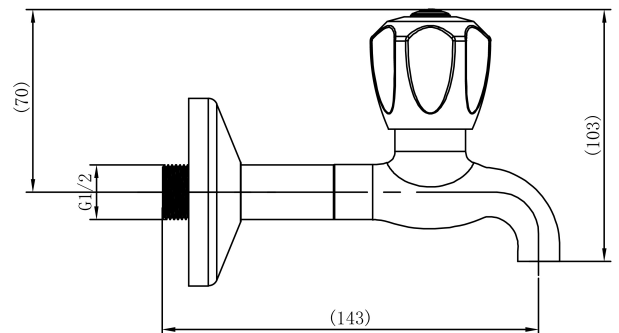

Cobra Stella Original Bib Tap Extended

Range: Stella Original

Description: Cobra Stella Original Chrome plated extended length bib tap including hot & cold indices & flange. The original rose-shaped design. 1/2" BSP male connection end. Made with de-zincification resistant brass for increased durability. With Cobra EasySwitch technology enabling your handle to be replaced by one of a different Cobra Original design. Cobra Genuine spare parts available. Cobra TeamAssist service team on call. Includes a 20 year LIXIL Africa warranty. Care & Maintenance - Ensure your product does not come into contact with any lubricants during installation. Chrome plated, matte black and any colour finishes should be wiped with warm soapy water and a soft cloth or sponge. Rinse, then dry and buff with a dry soft cloth. Under no circumstances must any detergents containing hydrochloric acids or abrasives including cream cleansers be used. Do not use abrasive cleaning materials such as scourers. Should your product have an aerator at the water outlet, it should be checked and cleaned regularly.

Product Code: 3306ST/EXT-15/NV

ERP Code: FBBAE1ST-0GT02

Barcode: 6002194061113

Product Features: Cobra TeamAssist, Cobra Genuine, Cobra EasySwitch, DZR Brass, 20 Year Warranty, JaswicApproved, Original

Dimensions: (l) 155mm x (w) 135mm x (h) 85mm

Package Weight: 0.5

Product Images