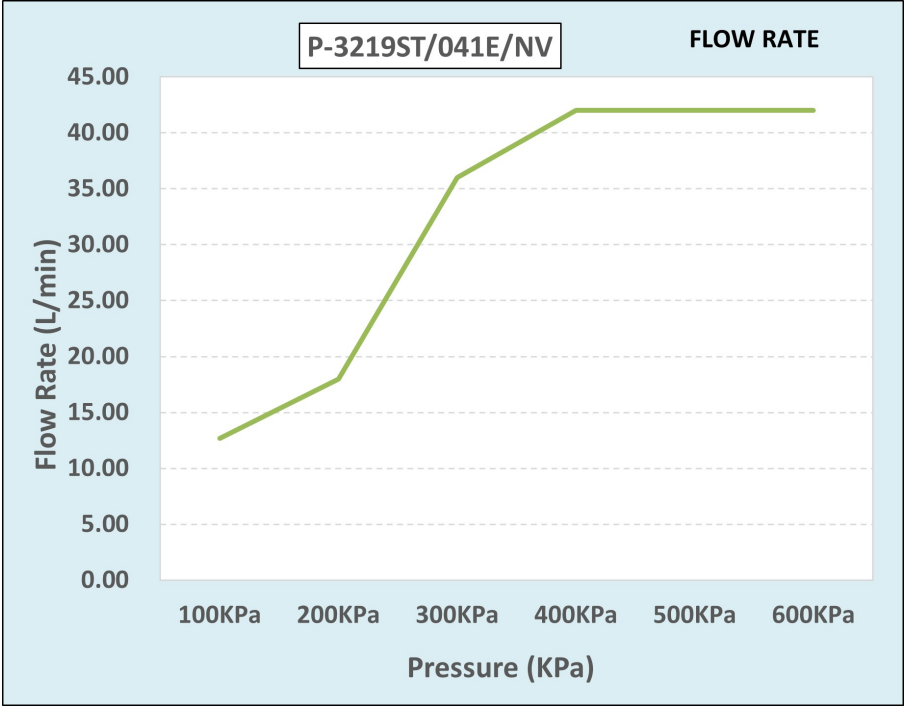

Cobra Stella Original Sink Tap

Range: Stella Original

Description: Cobra Stella Original Chrome plated, deck-mounted sink tap with aerated swivel spout. The original rose-shaped design. 1/2" BSP male connection end. Made with de-zincification resistant brass for increased durability. With Cobra EasySwitch technology enabling your handle to be replaced by one of a different Cobra Original design. Cobra Genuine spare parts available. Cobra TeamAssist service team on call. Includes a 20 year LIXIL Africa warranty. Care & Maintenance - Ensure your product does not come into contact with any lubricants during installation. Chrome plated, matte black and any colour finishes should be wiped with warm soapy water and a soft cloth or sponge. Rinse, then dry and buff with a dry soft cloth. Under no circumstances must any detergents containing hydrochloric acids or abrasives including cream cleansers be used. Do not use abrasive cleaning materials such as scourers. Should your product have an aerator at the water outlet, it should be checked and cleaned regularly.

Product Code: P-3219ST/041E/NV

ERP Code: FSKT2DST-0GTPP02

Barcode: 6002194061212

Product Features: Cobra TeamAssist, Cobra Genuine, Cobra EasySwitch, DZR Brass, 20 Year Warranty, Original

Dimensions: (l) 24.5mm x (w) 18.5mm x (h) 8.5mm

Package Weight: 0.8

Product Images

P-3219ST/041E/NV

Flow Chart

MOT

Cobra Genuine

Cobra TeamAssist

Cobra EasySwitch