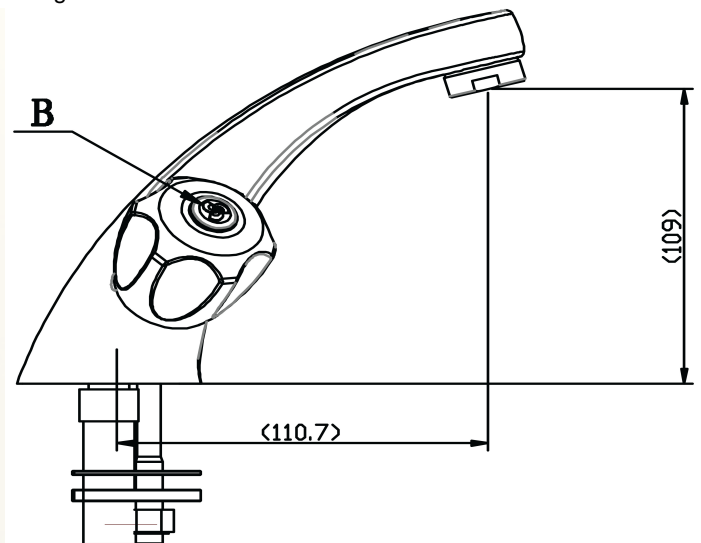

Cobra Stella Original Basin Mixer Standard

Range: Stella Original

Description: Cobra Sella Original Chrome plated, fixed spout, basin mixer. The original rose-shaped design. 2 X 1/2" BSP female iron connection ends. Made with de-zincification resistant brass for increased durability. With Cobra EasySwitch technology enabling your handle to be replaced by one of a different Cobra Original design. Cobra Genuine spare parts available. Cobra TeamAssist service team on call. Includes a 20 year LIXIL Africa warranty. Care & Maintenance - Ensure your product does not come into contact with any lubricants during installation. Chrome plated, matte black and any colour finishes should be wiped with warm soapy water and a soft cloth or sponge. Rinse, then dry and buff with a dry soft cloth. Under no circumstances must any detergents containing hydrochloric acids or abrasives including cream cleansers be used. Do not use abrasive cleaning materials such as scourers. Should your product have an aerator at the water outlet, it should be checked and cleaned regularly.

Product Code: 3294ST/NV

ERP Code: FBN2D1S9-0GT02

Barcode: 6002194061168

Product Features: Cobra TeamAssist, Cobra Genuine, Cobra EasySwitch, DZR Brass, 20 Year Warranty, JaswicApproved, Original

Dimensions: (l) 185mm x (w) 175mm x (h) 155mm

Package Weight: 1.6

Product Images

3294ST/N

Flow Chart

MOT

Cobra Genuine

Cobra TeamAssist

Cobra EasySwitch