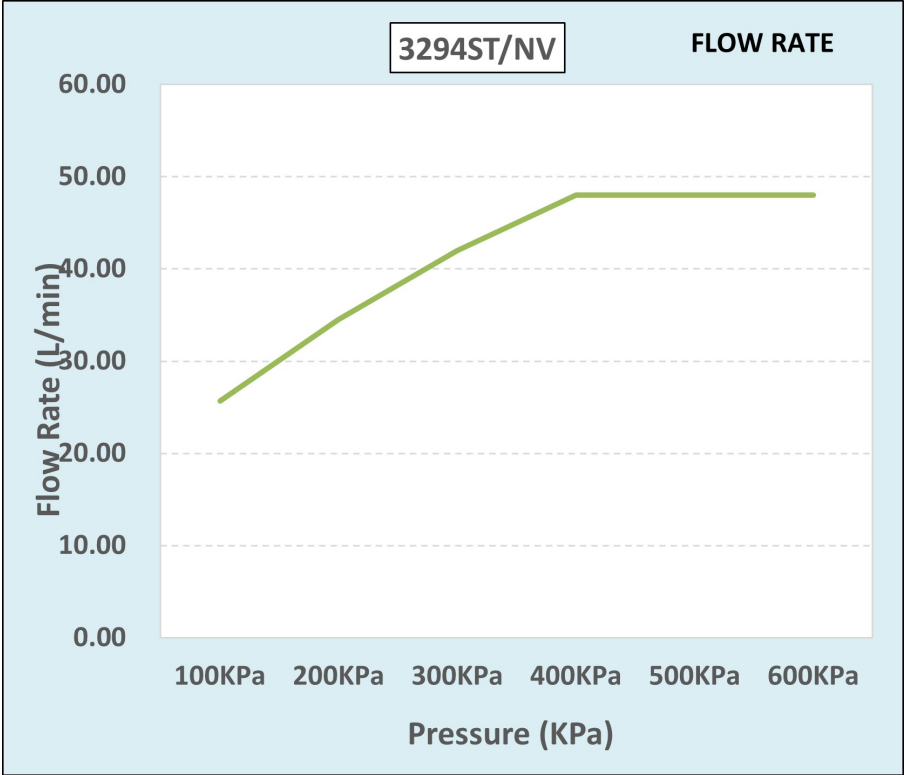

Cobra Stella Original Basin Mixer Standard

Range: Stella Original

Description: Cobra Sella Original Chrome plated, fixed spout, basin mixer. The original rose-shaped design. 2 X 1/2" BSP female iron connection ends. Made with de-zincification resistant brass for increased durability. With Cobra EasySwitch technology enabling your handle to be replaced by one of a different Cobra Original design. Cobra Genuine spare parts available. Cobra TeamAssist service team on call. Includes a 20 year LIXIL Africa warranty. Care & Maintenance - Ensure your product does not come into contact with any lubricants during installation. Chrome plated, matte black and any colour finishes should be wiped with warm soapy water and a soft cloth or sponge. Rinse, then dry and buff with a dry soft cloth. Under no circumstances must any detergents containing hydrochloric acids or abrasives including cream cleansers be used. Do not use abrasive cleaning materials such as scourers. Should your product have an aerator at the water outlet, it should be checked and cleaned regularly.

Package Weight: 1.6

Product Images

3294ST/N

Flow Chart

MOT

Cobra Genuine

Cobra TeamAssist

Cobra EasySwitch