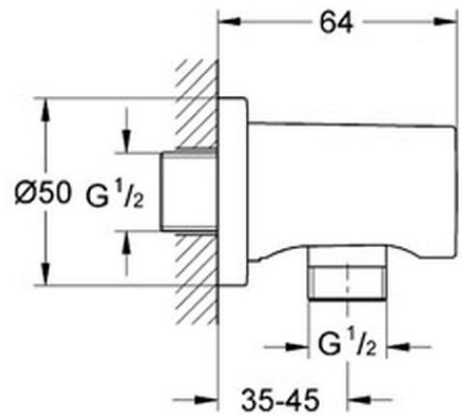

Grohe Rainshower Shower outlet elbow, 1/2

Range: Rainshower
Description: GROHE Rainshower shower outlet elbow – suitable for concealed showers with additional hand shower - male connection thread 1/2", with round escutcheon, protected against backflow, GROHE Long-Life finish
Product Code: G-27057000
ERP Code: G-27057000
Barcode: 4005176830457
Product Features: 5 Year Warranty, GROHE Long-Life finish
Dimensions: (l) 75mm x (w) 80mm x (h) 70mm
Package Weight: 0.17
CAD3D: [Download](#)

Product Images

MOT

5 Year Warranty

GROHE Long-Life finish

Cobra TeamAssist 20 Year Warranty 2 years on coating