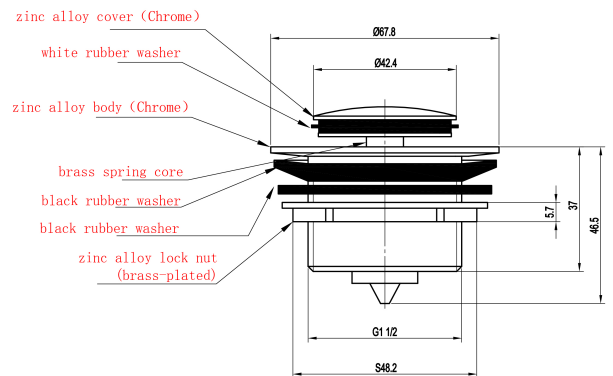

Cobra Cobra Click Bath Waste Noslot 1&1/2 CP

Range: Cobra

Description: Click type. Unslotted, with integral plug. 40mm long shank. 1 1/2BSP Male iron connection end. Care & Maintenance - Ensure your product does not come into contact with any lubricants during installation. Chrome plated, matte black and any colour finishes should be wiped with warm soapy water and a soft cloth or sponge. Rinse, then dry and buff with a dry soft cloth. Under no circumstances must any detergents containing hydrochloric acids or abrasives including cream cleansers be used. Do not use abrasive cleaning materials such as scourers. Should your product have an aerator at the water outlet, it should be checked and cleaned regularly.

Product Code: 318-40/NV

ERP Code: 1362710000

Barcode: 6002194164777

Product Features: Cobra PureShine, Cobra TeamAssist, 20 Year Warranty

Dimensions: (l) 70mm x (w) 104mm x (h) 142mm

Package Weight: 0.153

Product Images