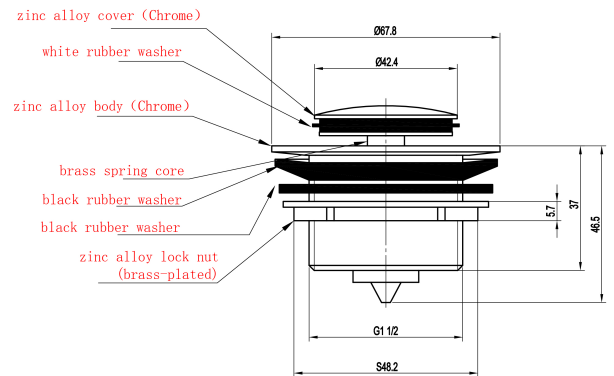

Cobra Cobra Click Bath Waste Noslot 1&1/2 CP

Range: Cobra
Description: Click type. Unslotted, with integral plug. 40mm long shank. 1 1/2BSP Male iron connection end.
Product Code: 318-40/NV
ERP Code: 1362710000
Barcode: 6002194164777
Product Features: Cobra PureShine, Cobra TeamAssist, 20 Year Warranty
Dimensions: (l) 70mm x (w) 104mm x (h) 142mm
Package Weight: 0.153

Product Images

MOT

Cobra PureShine

Cobra TeamAssist

20 Year Warranty