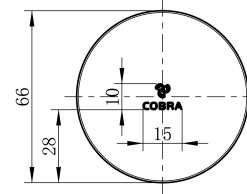

Product Images

MOT

Cobra TeamAssist

20 Year Warranty

2 years on coating