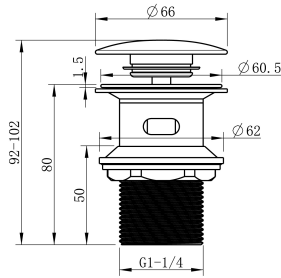

Cobra Seine Brushed Gold Waste Basin Click Slotted

Range: Seine Brushed Gold

Description: Round click-open basin waste for basins with an overflow. Slotted, with integral plug. 62mm Ø flange, 80mm long shank. 1 1/4" BSP Male iron connection end. Items are coated using a physical vapour deposition (PVD) process. Carries a 20 year warranty on functionality, 2 year warranty on brushed gold coating. Care & Maintenance - Ensure your product does not come into contact with any lubricants during installation. Chrome plated, matte black and any colour finishes should be wiped with warm soapy water and a soft cloth or sponge. Rinse, then dry and buff with a dry soft cloth. Under no circumstances must any detergents containing hydrochloric acids or abrasives including cream cleansers be used. Do not use abrasive cleaning materials such as scourers. Should your product have an aerator at the water outlet, it should be checked and cleaned regularly.

Product Code: 302-32BG

ERP Code: 101179GN00

Barcode: 6002194153498

Product Features: Cobra TeamAssist, 20 Year Warranty, 2 years on coating, New Seine Colours

Dimensions: (l) 125mm x (w) 80mm x (h) 80mm

Package Weight: 0.353

Product Images

MOT

Cobra TeamAssist

20 Year Warranty

2 years on coating