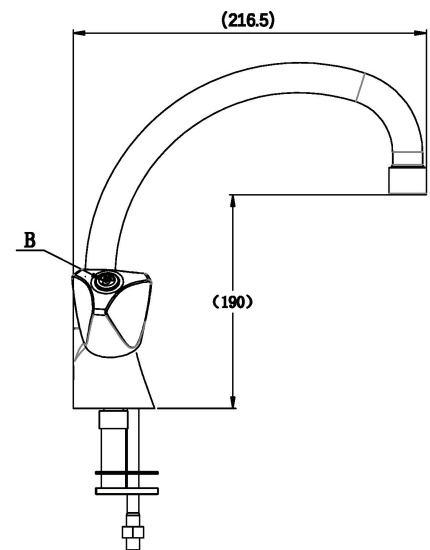

Cobra Carina Original Sink Mixer

Range: Carina Original

Description: Cobra Carina Original Chrome plated, deck-mounted sink mixer with aerated swivel spout. The original triangular design. 2 X 1/2" BSP male iron connection ends. Made with de-zincification resistant brass for increased durability. With Cobra EasySwitch technology enabling your handle to be replaced by one of a different Cobra Original design. Cobra Genuine spare parts available. Cobra TeamAssist service team on call. Includes a 20 year LIXIL Africa warranty. Care & Maintenance - Ensure your product does not come into contact with any lubricants during installation. Chrome plated, matte black and any colour finishes should be wiped with warm soapy water and a soft cloth or sponge. Rinse, then dry and buff with a dry soft cloth. Under no circumstances must any detergents containing hydrochloric acids or abrasives including cream cleansers be used. Do not use abrasive cleaning materials such as scourers. Should your product have an aerator at the water outlet, it should be checked and cleaned regularly.

Product Code: 296CA/NV

ERP Code: FSK2D1CA-0GT02

Barcode: 6002194061298

Product Features: Cobra TeamAssist, Cobra Genuine, Cobra EasySwitch, DZR Brass, 20 Year Warranty, JaswicApproved, Original

Dimensions: (l) 245mm x (w) 185mm x (h) 85mm

Package Weight: 1.4

Product Images

296CA/NV

Flow Chart

MOT

Cobra Genuine

Cobra TeamAssist

Cobra EasySwitch