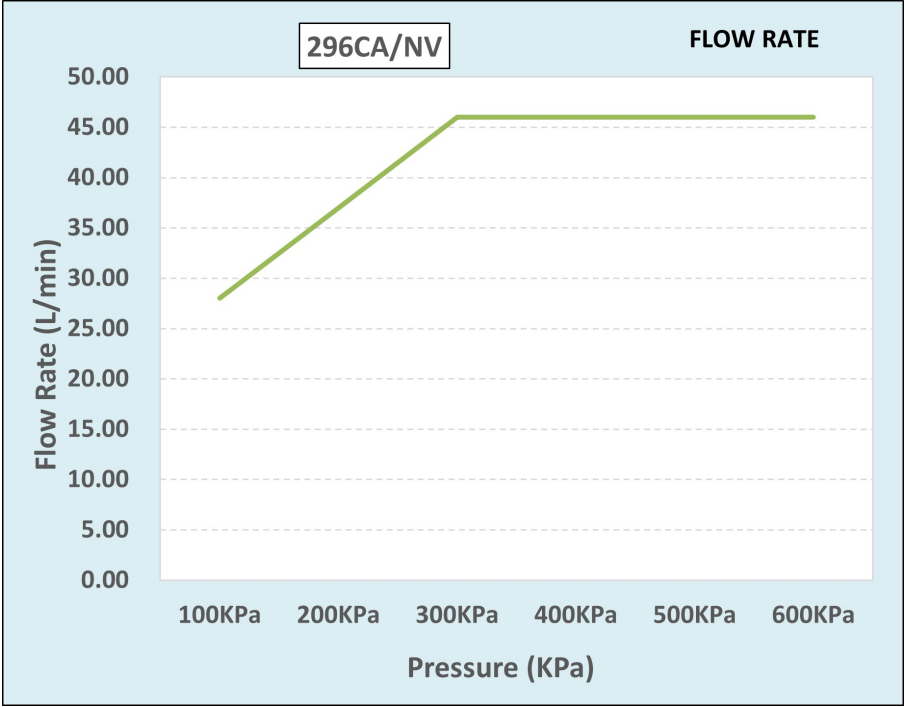

Cobra Carina Original Sink Mixer

Range: Carina Original

Description: Cobra Carina Original Chrome plated, deck-mounted sink mixer with aerated swivel spout. The original triangular design. 2 X 1/2" BSP male iron connection ends. Made with de-zincification resistant brass for increased durability. With Cobra EasySwitch technology enabling your handle to be replaced by one of a different Cobra Original design. Cobra Genuine spare parts available. Cobra TeamAssist service team on call. Includes a 20 year LIXIL Africa warranty. Care & Maintenance - Ensure your product does not come into contact with any lubricants during installation. Chrome plated, matte black and any colour finishes should be wiped with warm soapy water and a soft cloth or sponge. Rinse, then dry and buff with a dry soft cloth. Under no circumstances must any detergents containing hydrochloric acids or abrasives including cream cleansers be used. Do not use abrasive cleaning materials such as scourers. Should your product have an aerator at the water outlet, it should be checked and cleaned regularly.

Product Code: 296CA/NV

ERP Code: FSK2D1CA-0GT02

Barcode: 6002194061298

Product Features: Cobra TeamAssist, Cobra Genuine, Cobra EasySwitch, DZR Brass, 20 Year Warranty, JaswicApproved, Original

Dimensions: (l) 245mm x (w) 185mm x (h) 85mm

Package Weight: 1.4

Product Images

296CA/NV

Flow Chart

MOT

Cobra Genuine

Cobra TeamAssist

Cobra EasySwitch