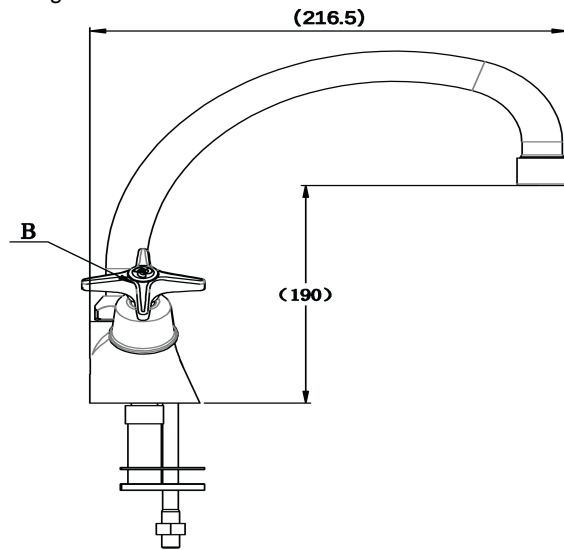

Cobra Star Original Sink Mixer

Range: Star Original

Description: Cobra Star Original Chrome plated, deck-mounted sink mixer with aerated swivel spout. The original star-shaped design. 1/2" BSP female connection ends. Made with de-zincification resistant brass for increased durability. With Cobra EasySwitch technology enabling your handle to be replaced by one of a different Cobra Original design. Cobra Genuine spare parts available. Cobra TeamAssist service team on call. Includes a 20 year LIXIL Africa warranty. Care & Maintenance - Ensure your product does not come into contact with any lubricants during installation. Chrome plated, matte black and any colour finishes should be wiped with warm soapy water and a soft cloth or sponge. Rinse, then dry and buff with a dry soft cloth. Under no circumstances must any detergents containing hydrochloric acids or abrasives including cream cleansers be used. Do not use abrasive cleaning materials such as scourers. Should your product have an aerator at the water outlet, it should be checked and cleaned regularly.

Product Code: 296/NV

ERP Code: FSK2D1SR-0GT02

Barcode: 6002194060970

Product Features: Cobra TeamAssist, Cobra Genuine, Cobra EasySwitch, DZR Brass, 20 Year Warranty, JaswicApproved, Original

Dimensions: (l) 245mm x (w) 185mm x (h) 85mm

Package Weight: 1.36

Product Images

296/NV

Flow Chart

MOT

Cobra Genuine

Cobra TeamAssist

20 Year Warranty