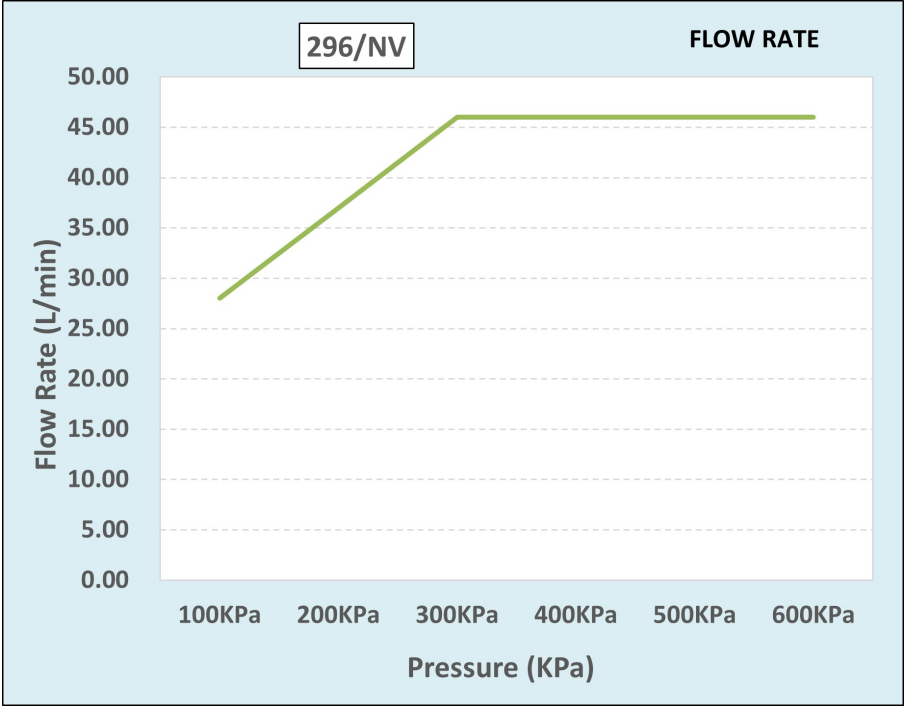

Cobra Star Original Sink Mixer

Range: Star Original

Description: Cobra Star Original Chrome plated, deck-mounted sink mixer with aerated swivel spout. The original star-shaped design. 1/2" BSP female connection ends. Made with de-zincification resistant brass for increased durability. With Cobra EasySwitch technology enabling your handle to be replaced by one of a different Cobra Original design. Cobra Genuine spare parts available. Cobra TeamAssist service team on call. Includes a 20 year LIXIL Africa warranty. Care & Maintenance - Ensure your product does not come into contact with any lubricants during installation. Chrome plated, matte black and any colour finishes should be wiped with warm soapy water and a soft cloth or sponge. Rinse, then dry and buff with a dry soft cloth. Under no circumstances must any detergents containing hydrochloric acids or abrasives including cream cleansers be used. Do not use abrasive cleaning materials such as scourers. Should your product have an aerator at the water outlet, it should be checked and cleaned regularly.

Package Weight: 1.36

Product Images

296/NV

Flow Chart

MOT

Cobra Genuine

Cobra TeamAssist

20 Year Warranty