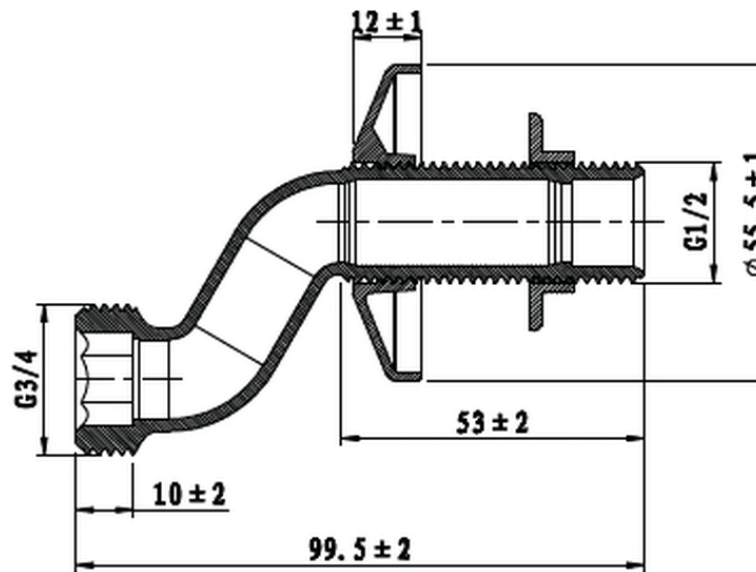

Cobra Cobra S Connection

Range: Cobra
Description: S-connection, pillar-type, chrome.
Product Code: S-051-15/N
ERP Code: FSPRSC12-0GT01
Barcode: 6002194031741
Product Features: No Warranty
Dimensions: (l) 140mm x (w) 130mm x (h) 50mm
Package Weight: 0.2

Product Images

MOT

Product Images

294CA/NV

Flow Chart

294CA/NV

FLOW RATE

MOT