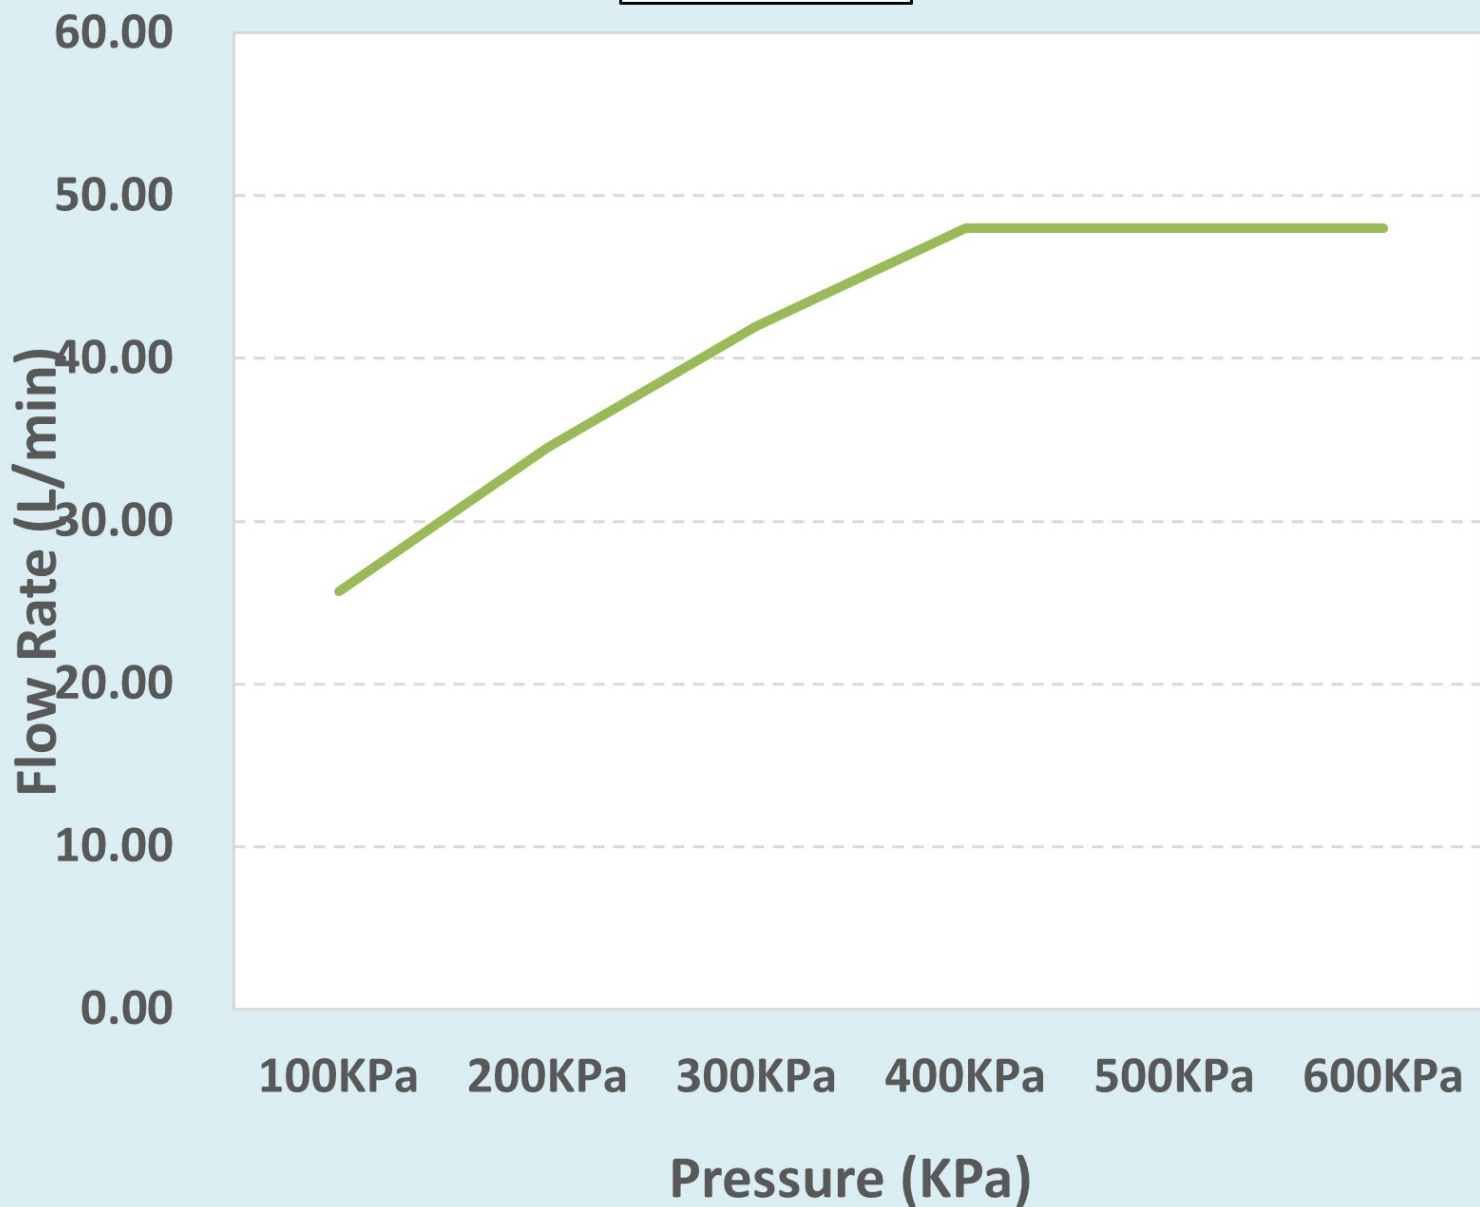

Product Images

MOT

Product Images

294CA/NV

Flow Chart

294CA/NV

FLOW RATE

MOT