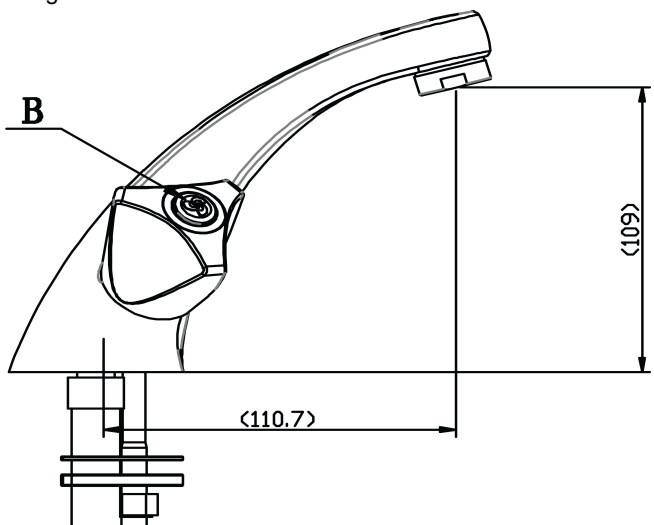

Cobra Cobra S Connection

Range: Cobra
Description: S-connection, pillar-type, chrome.
Product Code: S-051-15/N
ERP Code: FSPRSC12-0GT01
Barcode: 6002194031741
Product Features: No Warranty
Dimensions: (l) 140mm x (w) 130mm x (h) 50mm
Package Weight: 0.2

Product Images

MOT

Product Images

294CA/NV

Flow Chart

294CA/NV

FLOW RATE

MOT