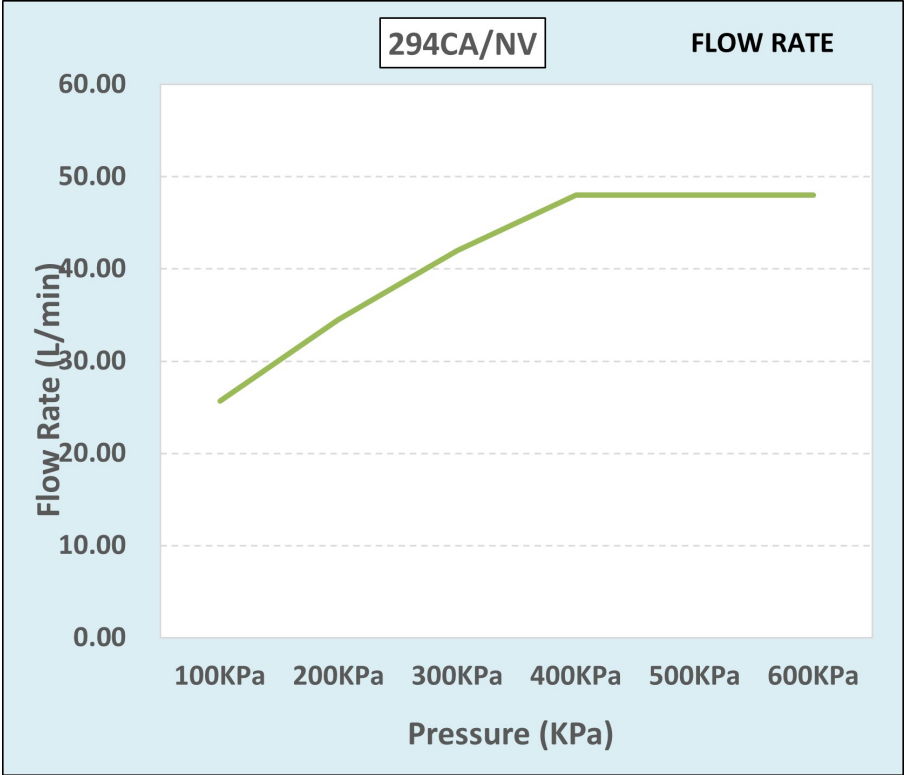

MOT

Cobra Genuine

Cobra TeamAssist

Cobra EasySwitch

20 Year Warranty

DZR Brass

JaswicApproved