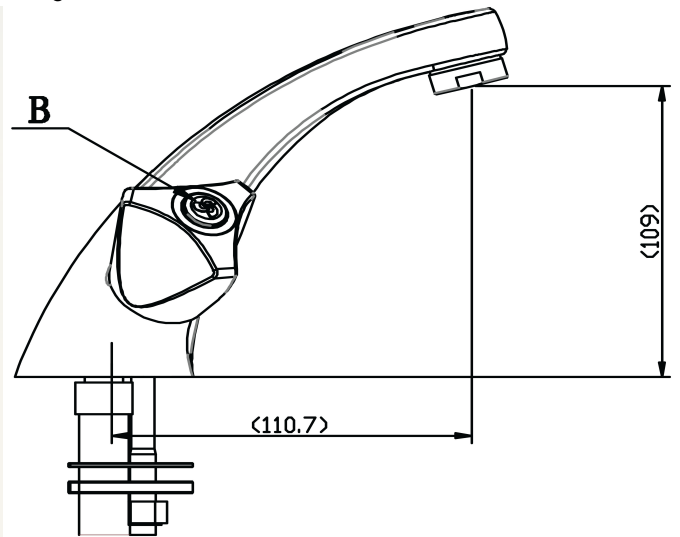

Cobra Carina Original Basin Mixer Standard

Range: Carina Original

Description: Cobra Carina Original Chrome plated, fixed spout, basin mixer. The original triangular design. 2 X 1/2" BSP female iron connection ends. Made with de-zincification resistant brass for increased durability. With Cobra EasySwitch technology enabling your handle to be replaced by one of a different Cobra Original design. Cobra Genuine spare parts available. Cobra TeamAssist service team on call. Includes a 20 year LIXIL Africa warranty. Care & Maintenance - Ensure your product does not come into contact with any lubricants during installation. Chrome plated, matte black and any colour finishes should be wiped with warm soapy water and a soft cloth or sponge. Rinse, then dry and buff with a dry soft cloth. Under no circumstances must any detergents containing hydrochloric acids or abrasives including cream cleansers be used. Do not use abrasive cleaning materials such as scourers. Should your product have an aerator at the water outlet, it should be checked and cleaned regularly.

Product Code: 294CA/NV

ERP Code: FBN2D1CK-0GT02

Barcode: 6002194061274

Product Features: Cobra TeamAssist, Cobra Genuine, Cobra EasySwitch, DZR Brass, 20 Year Warranty, JaswicApproved, Original

Dimensions: (l) 185mm x (w) 175mm x (h) 155mm

Package Weight: 1.5

Product Images

294CA/NV

Flow Chart