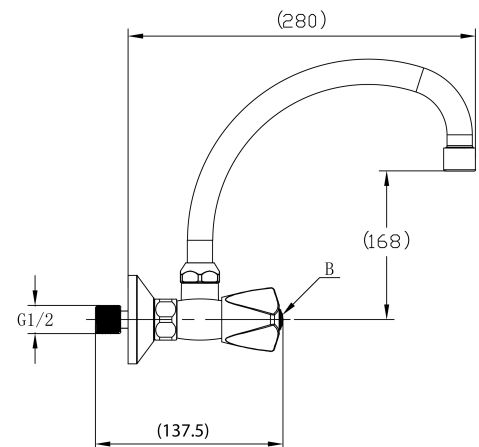

Cobra Carina Original Sink Mixer

Range: Carina Original

Description: Cobra Carina Original Chrome plated, wall-mounted sink mixer with aerated swivel spout. The original triangular design. 2 X 1/2" BSP female connection ends. Made with de-zincification resistant brass for increased durability. With Cobra EasySwitch technology enabling your handle to be replaced by one of a different Cobra Original design. Cobra Genuine spare parts available. Cobra TeamAssist service team on call. Includes a 20 year LIXIL Africa warranty. Care & Maintenance - Ensure your product does not come into contact with any lubricants during installation. Chrome plated, matte black and any colour finishes should be wiped with warm soapy water and a soft cloth or sponge. Rinse, then dry and buff with a dry soft cloth. Under no circumstances must any detergents containing hydrochloric acids or abrasives including cream cleansers be used. Do not use abrasive cleaning materials such as scourers. Should your product have an aerator at the water outlet, it should be checked and cleaned regularly.

Product Code: 266/041/10CA/NV

ERP Code: FSK2W2CA-0GT02

Barcode: 6002194061311

Product Features: Cobra TeamAssist, Cobra Genuine, Cobra EasySwitch, DZR Brass, 20 Year Warranty, JaswicApproved, Original

Dimensions: (l) 285mm x (w) 160mm x (h) 60mm

Package Weight: 1.2

Product Images

Flow Chart