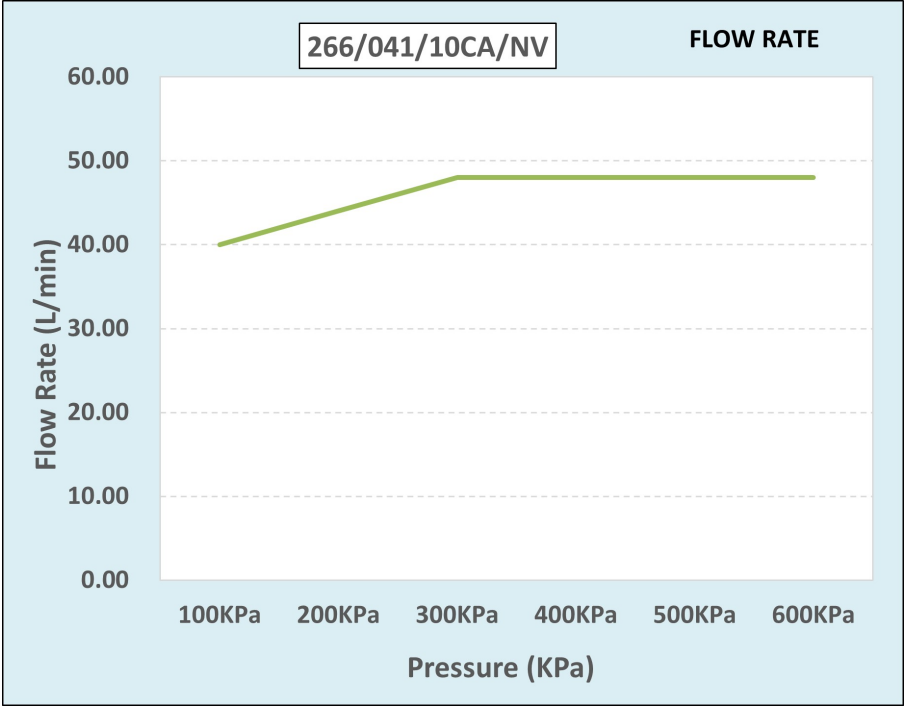

MOT

Cobra Genuine

Cobra TeamAssist

Cobra EasySwitch

20 Year Warranty

DZR Brass

JasvicApproved