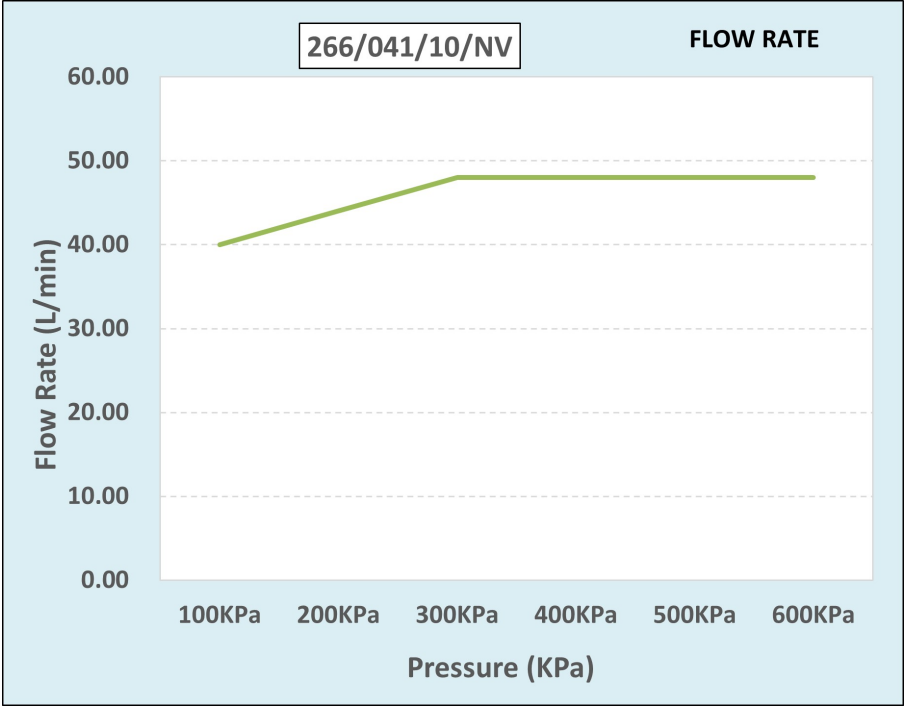

Cobra Star Original Sink Mixer

Range: Star Original

Description: Cobra Star Original Chrome plated, wall type sink mixer with aerated swivel spout. The original star-shaped design. 2 X 1/2" BSP male iron connection ends. Made with de-zincification resistant brass for increased durability. With Cobra EasySwitch technology enabling your handle to be replaced by one of a different Cobra Original design. Cobra Genuine spare parts available. Cobra TeamAssist service team on call. Includes a 20 year LIXIL Africa warranty. Care & Maintenance - Ensure your product does not come into contact with any lubricants during installation. Chrome plated, matte black and any colour finishes should be wiped with warm soapy water and a soft cloth or sponge. Rinse, then dry and buff with a dry soft cloth. Under no circumstances must any detergents containing hydrochloric acids or abrasives including cream cleansers be used. Do not use abrasive cleaning materials such as scourers. Should your product have an aerator at the water outlet, it should be checked and cleaned regularly.

Product Code: 266/041/10/NV

ERP Code: FSK2W2SR-0GT02

Barcode: 6002194060901

Product Features: Cobra TeamAssist, Cobra Genuine, Cobra EasySwitch, DZR Brass, 20 Year Warranty, JaswicApproved, Original

Dimensions: (l) 300mm x (w) 175mm x (h) 250mm

Package Weight: 1.24

Product Images

266/041/10/NV

Flow Chart

MOT

- 
 Cobra Genuine
- 
 Cobra TeamAssist
- 
 20 Year Warranty
- 
 Cobra EasySwitch
- 
 JaswicApproved
- 
 DZR Brass