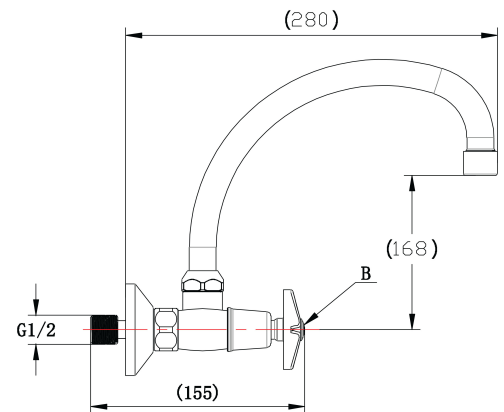

Cobra Star Original Sink Mixer

Range: Star Original

Description: Cobra Star Original Chrome plated, wall type sink mixer with aerated swivel spout. The original star-shaped design. 2 X 1/2" BSP male iron connection ends. Made with de-zincification resistant brass for increased durability. With Cobra EasySwitch technology enabling your handle to be replaced by one of a different Cobra Original design. Cobra Genuine spare parts available. Cobra TeamAssist service team on call. Includes a 20 year LIXIL Africa warranty. Care & Maintenance - Ensure your product does not come into contact with any lubricants during installation. Chrome plated, matte black and any colour finishes should be wiped with warm soapy water and a soft cloth or sponge. Rinse, then dry and buff with a dry soft cloth. Under no circumstances must any detergents containing hydrochloric acids or abrasives including cream cleansers be used. Do not use abrasive cleaning materials such as scourers. Should your product have an aerator at the water outlet, it should be checked and cleaned regularly.

Product Code: 266/041/10/NV

ERP Code: FSK2W2SR-0GT02

Barcode: 6002194060901

Product Features: Cobra TeamAssist, Cobra Genuine, Cobra EasySwitch, DZR Brass, 20 Year Warranty, JaswicApproved, Original

Dimensions: (l) 300mm x (w) 175mm x (h) 250mm

Package Weight: 1.24

Product Images

266/041/10/NV

Flow Chart

MOT

- 
 Cobra Genuine
- 
 Cobra TeamAssist
- 
 20 Year Warranty
- 
 Cobra EasySwitch
- 
 JaswicApproved
- 
 DZR Brass