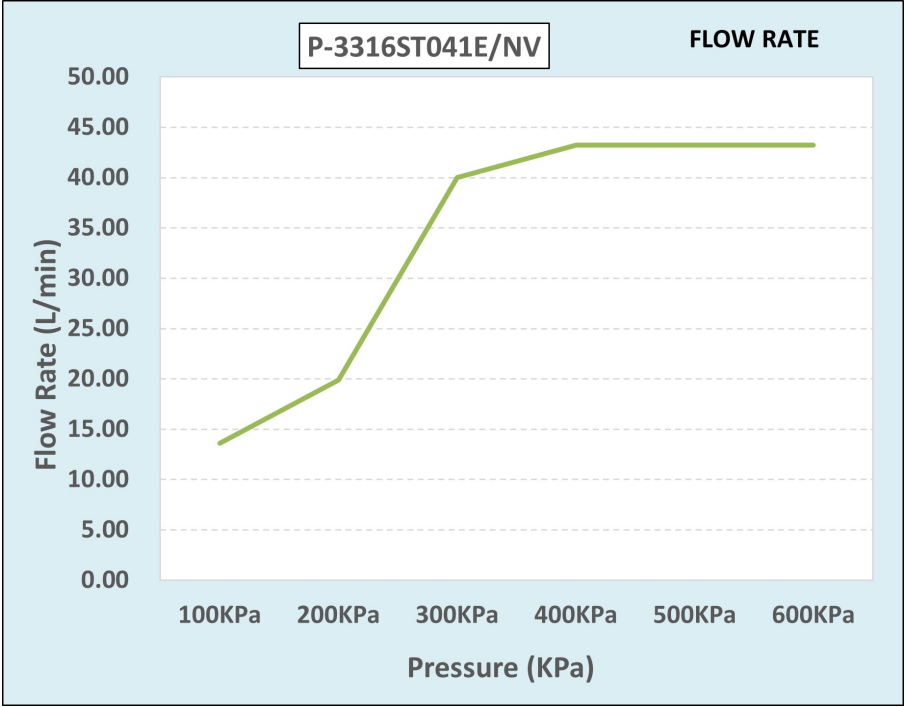

Product Code: P-3316ST041E/NV

ERP Code: FSKT2DS8-0GTPP02

Barcode: 6002194061205

Product Features: Cobra TeamAssist, Cobra Genuine, Cobra EasySwitch, DZR Brass, 20 Year Warranty, Original

Dimensions: (l) 24.5mm x (w) 18.5mm x (h) 8.5mm

Package Weight: 0.7

Product Images

P-3316ST041E/NV

Flow Chart

MOT

Cobra Genuine

Cobra TeamAssist

Cobra EasySwitch