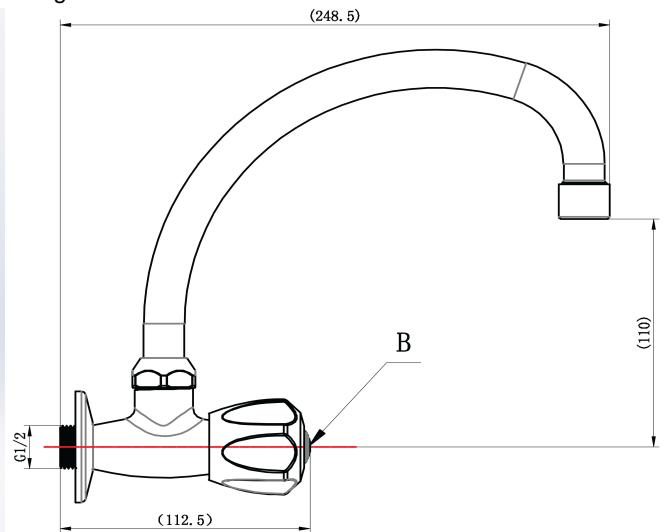

Cobra Stella Original Sink Tap

Range: Stella Original

Description: Cobra Stella Original Chrome plated, wall-mounted sink tap with aerated swivel spout. The original rose-shaped design. 1/2" BSP male connection end. Made with de-zincification resistant brass for increased durability. With Cobra EasySwitch technology enabling your handle to be replaced by one of a different Cobra Original design. Cobra Genuine spare parts available. Cobra TeamAssist service team on call. Includes a 20 year LIXIL Africa warranty. Care & Maintenance - Ensure your product does not come into contact with any lubricants during installation. Chrome plated, matte black and any colour finishes should be wiped with warm soapy water and a soft cloth or sponge. Rinse, then dry and buff with a dry soft cloth. Under no circumstances must any detergents containing hydrochloric acids or abrasives including cream cleansers be used. Do not use abrasive cleaning materials such as scourers. Should your product have an aerator at the water outlet, it should be checked and cleaned regularly.

Product Code: P-3316ST041E/NV

ERP Code: FSKT2DS8-0GTPP02

Barcode: 6002194061205

Product Features: Cobra TeamAssist, Cobra Genuine, Cobra EasySwitch, DZR Brass, 20 Year Warranty, Original

Dimensions: (l) 24.5mm x (w) 18.5mm x (h) 8.5mm

Package Weight: 0.7

Product Images

P-3316ST041E/NV

Flow Chart

MOT

Cobra Genuine

Cobra TeamAssist

Cobra EasySwitch