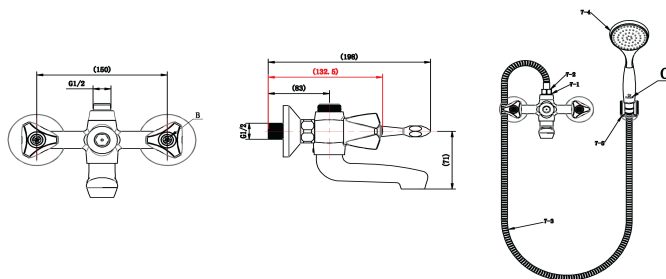

Cobra Carina Original Bath Mixer Exposed

Range: Carina Original

Description: Cobra Carina Original Chrome plated, exposed, wall-mounted bath mixer with diverter. Package includes a modern hand shower, wall-mounted hand shower holder, & hand shower hose. The original triangular design. 2 X 1/2" BSP male iron connection ends. Made with de-zincification resistant brass for increased durability. With Cobra EasySwitch technology enabling your handle to be replaced by one of a different Cobra Original design. Cobra Genuine spare parts available. Cobra TeamAssist service team on call. Includes a 20 year LIXIL Africa warranty. Care & Maintenance - Ensure your product does not come into contact with any lubricants during installation. Chrome plated, matte black and any colour finishes should be wiped with warm soapy water and a soft cloth or sponge. Rinse, then dry and buff with a dry soft cloth. Under no circumstances must any detergents containing hydrochloric acids or abrasives including cream cleansers be used. Do not use abrasive cleaning materials such as scourers. Should your product have an aerator at the water outlet, it should be checked and cleaned regularly.

Product Code: 251CA-15/NV

ERP Code: FBHEW2CA-0GT02

Barcode: 6002194061267

Product Features: Cobra TeamAssist, Cobra Genuine, Cobra EasySwitch, DZR Brass, 20 Year Warranty, JaswicApproved, Original

Dimensions: (l) 225mm x (w) 200mm x (h) 140mm

Package Weight: 2.4

Product Images

251CA-15/NV

Flow Chart

MOT

Cobra Genuine

Cobra TeamAssist

Cobra EasySwitch