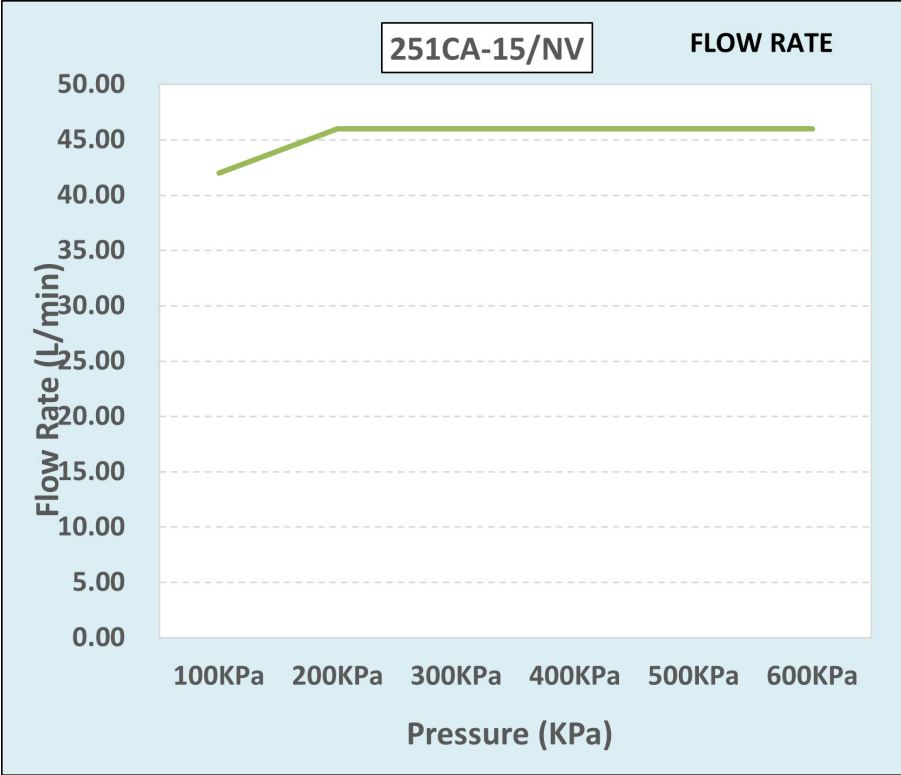

Cobra Carina Original Bath Mixer Exposed

Range: Carina Original

Description: Cobra Carina Original Chrome plated, exposed, wall-mounted bath mixer with diverter. Package includes a modern hand shower, wall-mounted hand shower holder, & hand shower hose. The original triangular design. 2 X 1/2" BSP male iron connection ends. Made with de-zincification resistant brass for increased durability. With Cobra EasySwitch technology enabling your handle to be replaced by one of a different Cobra Original design. Cobra Genuine spare parts available. Cobra TeamAssist service team on call. Includes a 20 year LIXIL Africa warranty. Care & Maintenance - Ensure your product does not come into contact with any lubricants during installation. Chrome plated, matte black and any colour finishes should be wiped with warm soapy water and a soft cloth or sponge. Rinse, then dry and buff with a dry soft cloth. Under no circumstances must any detergents containing hydrochloric acids or abrasives including cream cleansers be used. Do not use abrasive cleaning materials such as scourers. Should your product have an aerator at the water outlet, it should be checked and cleaned regularly.

Product Code: 251CA-15/NV

ERP Code: FBHEW2CA-0GT02

Barcode: 6002194061267

Product Features: Cobra TeamAssist, Cobra Genuine, Cobra EasySwitch, DZR Brass, 20 Year Warranty, JaswicApproved, Original

Dimensions: (l) 225mm x (w) 200mm x (h) 140mm

Package Weight: 2.4

Product Images

251CA-15/NV

Flow Chart

MOT

Cobra Genuine

Cobra TeamAssist

Cobra EasySwitch