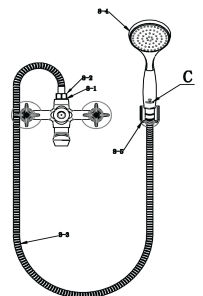

Product Images