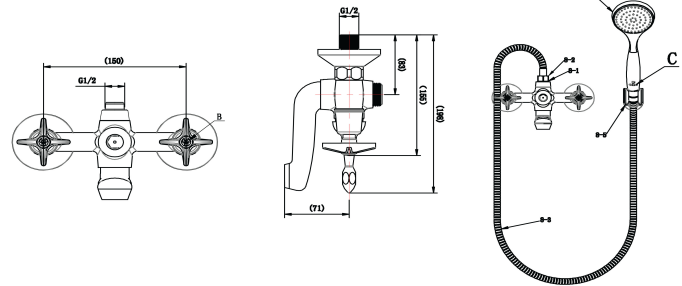

Cobra Star Original Bath Mixer Exposed

Range: Star Original

Description: Cobra Star Original Chrome plated, exposed, wall-mounted bath mixer with diverter. Package includes a modern hand shower, wall-mounted hand shower holder, & hand shower hose. The original star-shaped design. 2 X 1/2" BSP male iron connection ends. Made with de-zincification resistant brass for increased durability. With Cobra EasySwitch technology enabling your handle to be replaced by one of a different Cobra Original design. Cobra Genuine spare parts available. Cobra TeamAssist service team on call. Includes a 20 year LIXIL Africa warranty. Care & Maintenance - Ensure your product does not come into contact with any lubricants during installation. Chrome plated, matte black and any colour finishes should be wiped with warm soapy water and a soft cloth or sponge. Rinse, then dry and buff with a dry soft cloth. Under no circumstances must any detergents containing hydrochloric acids or abrasives including cream cleansers be used. Do not use abrasive cleaning materials such as scourers. Should your product have an aerator at the water outlet, it should be checked and cleaned regularly.

Product Code: 251-15/NV

ERP Code: FBHEW2SR-0GT02

Barcode: 6002194061014

Product Features: Cobra TeamAssist, Cobra Genuine, Cobra EasySwitch, DZR Brass, 20 Year Warranty, JaswicApproved, Original

Dimensions: (l) 225mm x (w) 200mm x (h) 140mm

Package Weight: 2.28

Product Images

251-15/NV

Flow Chart

MOT

Cobra Genuine

Cobra TeamAssist

20 Year Warranty