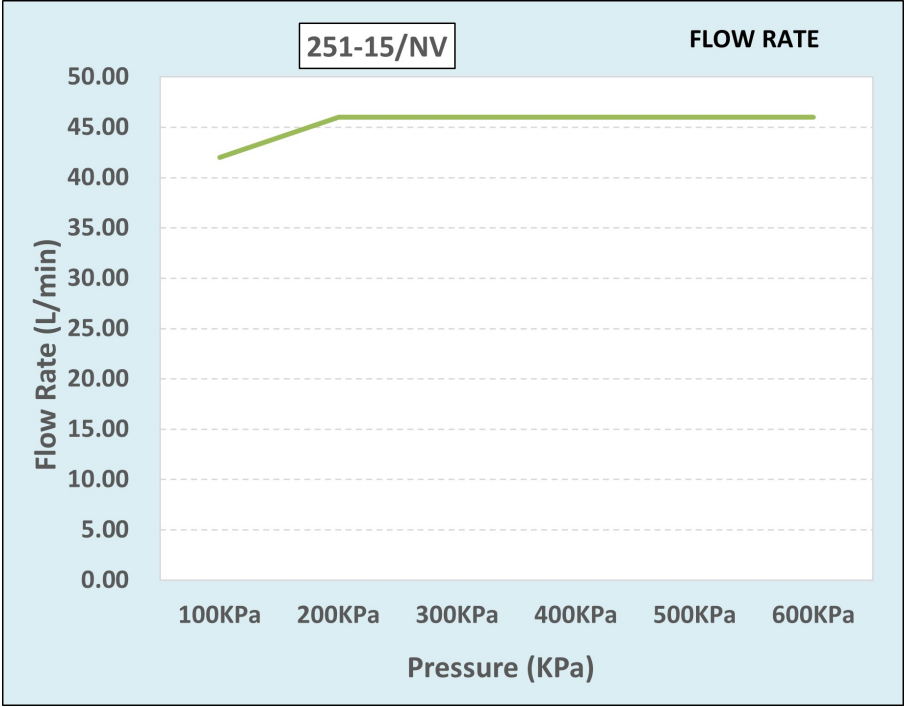

Cobra Star Original Bath Mixer Exposed

Range: Star Original

Description: Cobra Star Original Chrome plated, exposed, wall-mounted bath mixer with diverter. Package includes a modern hand shower, wall-mounted hand shower holder, & hand shower hose. The original star-shaped design. 2 X 1/2" BSP male iron connection ends. Made with de-zincification resistant brass for increased durability. With Cobra EasySwitch technology enabling your handle to be replaced by one of a different Cobra Original design. Cobra Genuine spare parts available. Cobra TeamAssist service team on call. Includes a 20 year LIXIL Africa warranty. Care & Maintenance - Ensure your product does not come into contact with any lubricants during installation. Chrome plated, matte black and any colour finishes should be wiped with warm soapy water and a soft cloth or sponge. Rinse, then dry and buff with a dry soft cloth. Under no circumstances must any detergents containing hydrochloric acids or abrasives including cream cleansers be used. Do not use abrasive cleaning materials such as scourers. Should your product have an aerator at the water outlet, it should be checked and cleaned regularly.

Package Weight: 2.28

Product Images

251-15/NV

Flow Chart

MOT

Cobra Genuine

Cobra TeamAssist

20 Year Warranty