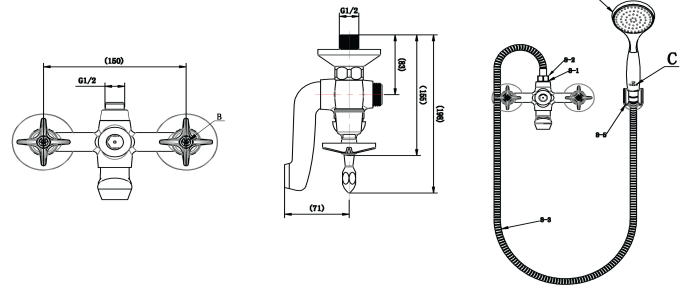

Cobra Star Original Bath Mixer Exposed

Range: Star Original

Description: Cobra Star Original Chrome plated, exposed, wall-mounted bath mixer with diverter. Package includes a modern hand shower, wall-mounted hand shower holder, & hand shower hose. The original star-shaped design. 2 X 1/2" BSP male iron connection ends. Made with de-zincification resistant brass for increased durability. With Cobra EasySwitch technology enabling your handle to be replaced by one of a different Cobra Original design. Cobra Genuine spare parts available. Cobra TeamAssist service team on call. Includes a 20 year LIXIL Africa warranty. Care & Maintenance - Ensure your product does not come into contact with any lubricants during installation. Chrome plated, matte black and any colour finishes should be wiped with warm soapy water and a soft cloth or sponge. Rinse, then dry and buff with a dry soft cloth. Under no circumstances must any detergents containing hydrochloric acids or abrasives including cream cleansers be used. Do not use abrasive cleaning materials such as scourers. Should your product have an aerator at the water outlet, it should be checked and cleaned regularly.

Product Code: 251-15/NV

ERP Code: FBHEW2SR-0GT02

Barcode: 6002194061014

Product Features: Cobra TeamAssist, Cobra Genuine, Cobra EasySwitch, DZR Brass, 20 Year Warranty, JaswicApproved, Original

Dimensions: (l) 225mm x (w) 200mm x (h) 140mm

Package Weight: 2.28

Product Images

251-15/NV

Flow Chart

MOT

- 
 Cobra Genuine
- 
 Cobra TeamAssist
- 
 20 Year Warranty
- 
 Cobra EasySwitch
- 
 JaswicApproved
- 
 DZR Brass