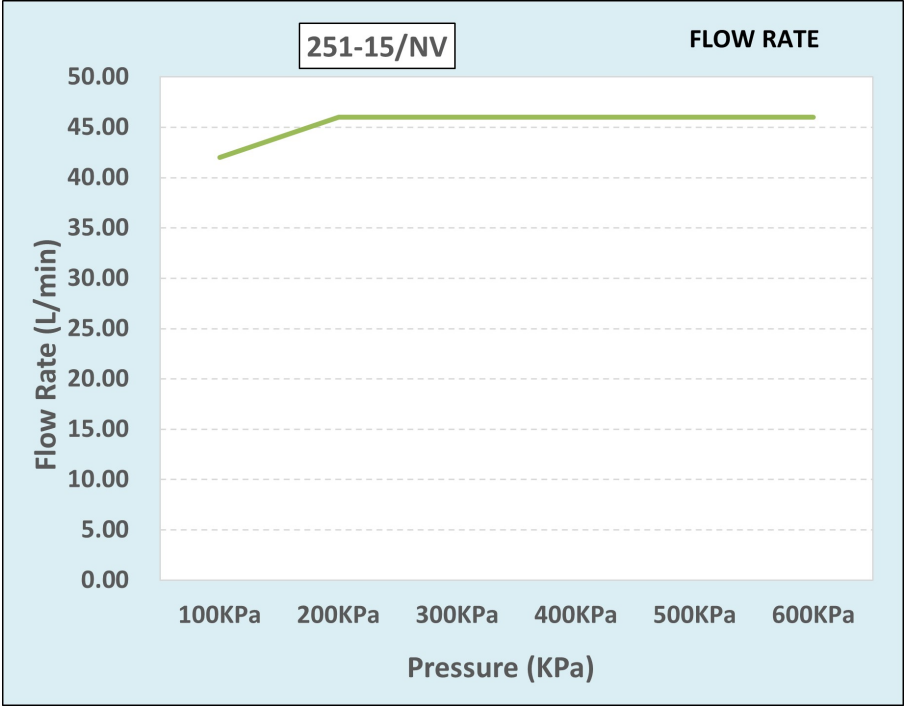

Cobra Star Original Bath Mixer Exposed

Range: Star Original

Description: Cobra Star Original Chrome plated, exposed, wall-mounted bath mixer with diverter. Package includes a modern hand shower, wall-mounted hand shower holder, & hand shower hose. The original star-shaped design. 2 X 1/2" BSP male iron connection ends. Made with de-zincification resistant brass for increased durability. With Cobra EasySwitch technology enabling your handle to be replaced by one of a different Cobra Original design. Cobra Genuine spare parts available. Cobra TeamAssist service team on call. Includes a 20 year LIXIL Africa warranty. Care & Maintenance - Ensure your product does not come into contact with any lubricants during installation. Chrome plated, matte black and any colour finishes should be wiped with warm soapy water and a soft cloth or sponge. Rinse, then dry and buff with a dry soft cloth. Under no circumstances must any detergents containing hydrochloric acids or abrasives including cream cleansers be used. Do not use abrasive cleaning materials such as scourers. Should your product have an aerator at the water outlet, it should be checked and cleaned regularly.

Package Weight: 2.28

Product Images

251-15/NV

Flow Chart

MOT

- 
 Cobra Genuine
- 
 Cobra TeamAssist
- 
 20 Year Warranty
- 
 Cobra EasySwitch
- 
 JaswicApproved
- 
 DZR Brass