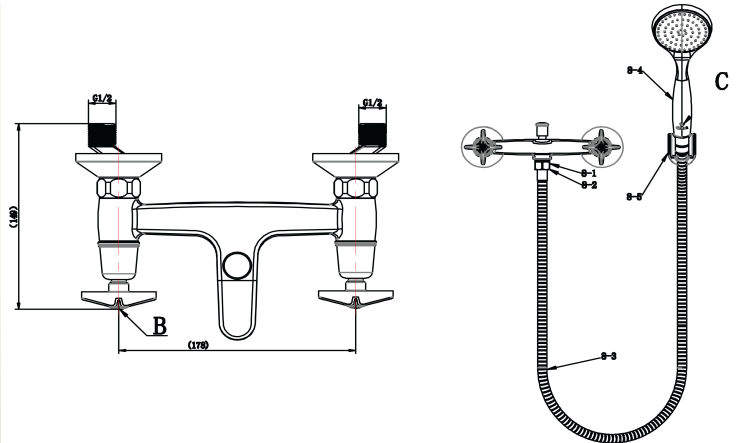

Cobra Star Original Bath Mixer Exposed

Range: Star Original

Description: Cobra Star Original Chrome plated, exposed, wall-mounted, modern-design bath mixer with diverter. Package includes a modern hand shower, wall-mounted hand shower holder, & hand shower hose. The original star-shaped design. 2 X 1/2" BSP male iron connection ends. Made with de-zincification resistant brass for increased durability. With Cobra EasySwitch technology enabling your handle to be replaced by one of a different Cobra Original design. Cobra Genuine spare parts available. Cobra TeamAssist service team on call. Includes a 20 year LIXIL Africa warranty. Care & Maintenance - Ensure your product does not come into contact with any lubricants during installation. Chrome plated, matte black and any colour finishes should be wiped with warm soapy water and a soft cloth or sponge. Rinse, then dry and buff with a dry soft cloth. Under no circumstances must any detergents containing hydrochloric acids or abrasives including cream cleansers be used. Do not use abrasive cleaning materials such as scourers. Should your product have an aerator at the water outlet, it should be checked and cleaned regularly.

Product Code: 249/NV

ERP Code: FBHEW2S5-0GT02

Barcode: 6002194061083

Product Features: Cobra TeamAssist, Cobra Genuine, Cobra EasySwitch, DZR Brass, 20 Year Warranty, JaswicApproved, Original

Dimensions: (l) 210mm x (w) 155mm x (h) 850mm

Package Weight: 2

Product Images

Flow Chart

MOT

Cobra Genuine

Cobra TeamAssist

Cobra EasySwitch

20 Year Warranty