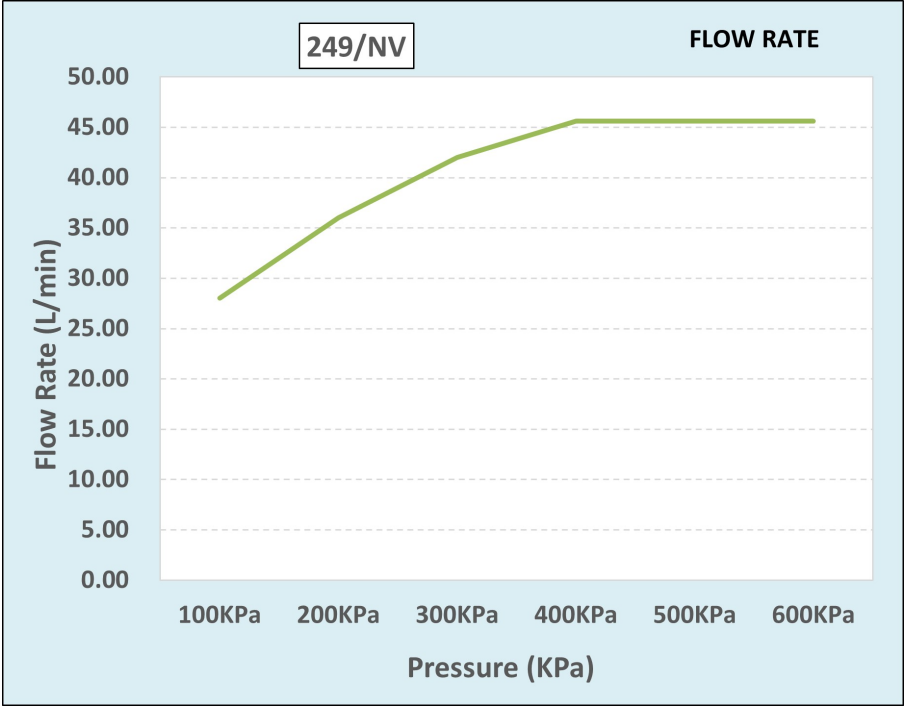

MOT

Cobra Genuine

Cobra TeamAssist

Cobra EasySwitch

20 Year Warranty

DZR Brass

JasvicApproved