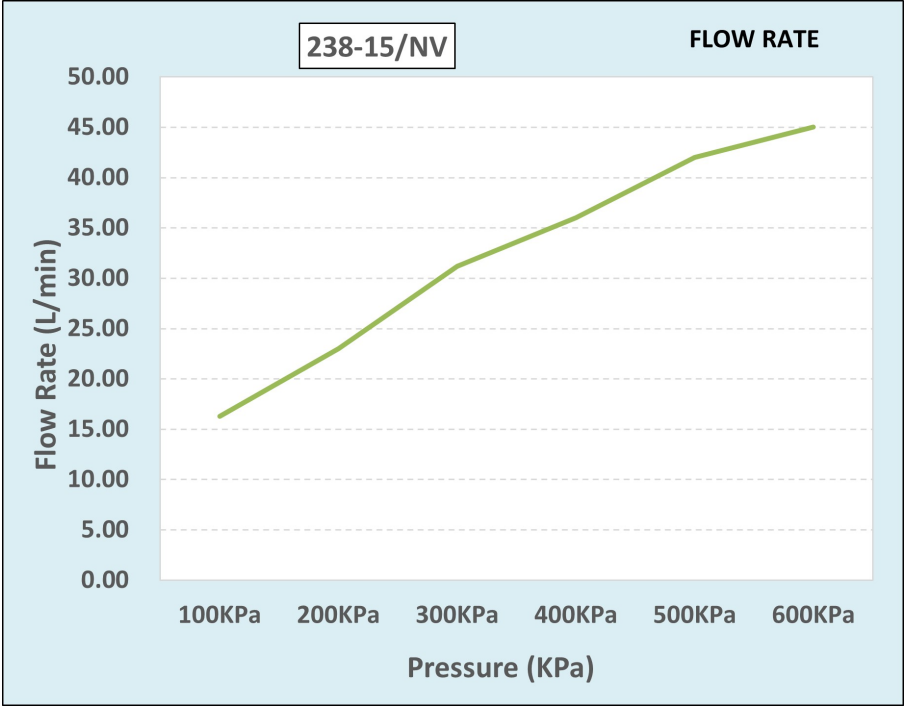

Cobra Star Original Stop Tap Concealed Compression 15mm

Range: Star Original

Description: Cobra Star Original Chrome plated underwall stop tap including hot & cold indices & flange. The original star-shaped design. 15mm copper to copper compression connection ends. Made with de-zincification resistant brass for increased durability. With Cobra EasySwitch technology enabling your handle to be replaced by one of a different Cobra Original design. Cobra Genuine spare parts available. Cobra TeamAssist service team on call. Includes a 20 year LIXIL Africa warranty. Care & Maintenance - Ensure your product does not come into contact with any lubricants during installation. Chrome plated, matte black and any colour finishes should be wiped with warm soapy water and a soft cloth or sponge. Rinse, then dry and buff with a dry soft cloth. Under no circumstances must any detergents containing hydrochloric acids or abrasives including cream cleansers be used. Do not use abrasive cleaning materials such as scourers. Should your product have an aerator at the water outlet, it should be checked and cleaned regularly.

Package Weight: 0.6

Product Images

238-15/V

Flow Chart

MOT

Cobra Genuine

Cobra TeamAssist

Cobra EasySwitch