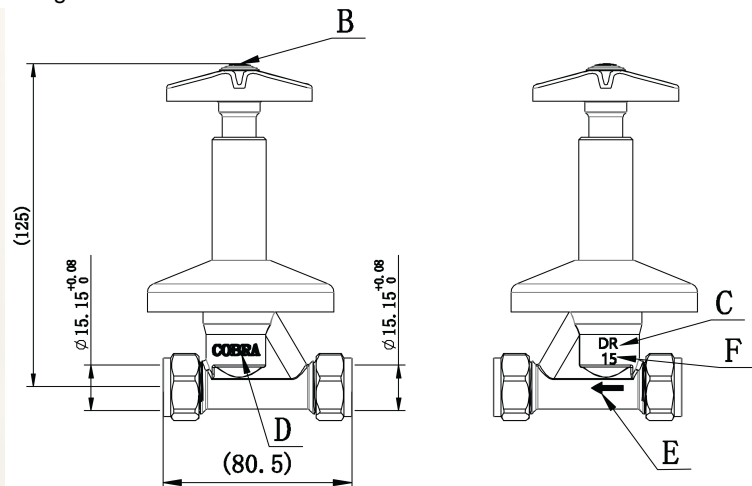

Cobra Star Original Stop Tap Concealed Compression 15mm

Range: Star Original

Description: Cobra Star Original Chrome plated underwall stop tap including hot & cold indices & flange. The original star-shaped design. 15mm copper to copper compression connection ends. Made with de-zincification resistant brass for increased durability. With Cobra EasySwitch technology enabling your handle to be replaced by one of a different Cobra Original design. Cobra Genuine spare parts available. Cobra TeamAssist service team on call. Includes a 20 year LIXIL Africa warranty. Care & Maintenance - Ensure your product does not come into contact with any lubricants during installation. Chrome plated, matte black and any colour finishes should be wiped with warm soapy water and a soft cloth or sponge. Rinse, then dry and buff with a dry soft cloth. Under no circumstances must any detergents containing hydrochloric acids or abrasives including cream cleansers be used. Do not use abrasive cleaning materials such as scourers. Should your product have an aerator at the water outlet, it should be checked and cleaned regularly.

Product Code: 238-15/NV

ERP Code: FSTAC1SR-0GT02

Barcode: 6002194060895

Product Features: Cobra TeamAssist, Cobra Genuine, Cobra EasySwitch, DZR Brass, 20 Year Warranty, JaswicApproved, Original

Dimensions: (l) 170mm x (w) 90mm x (h) 85mm

Package Weight: 0.6

Product Images

238-15/V

Flow Chart

MOT

Cobra Genuine

Cobra TeamAssist

Cobra EasySwitch