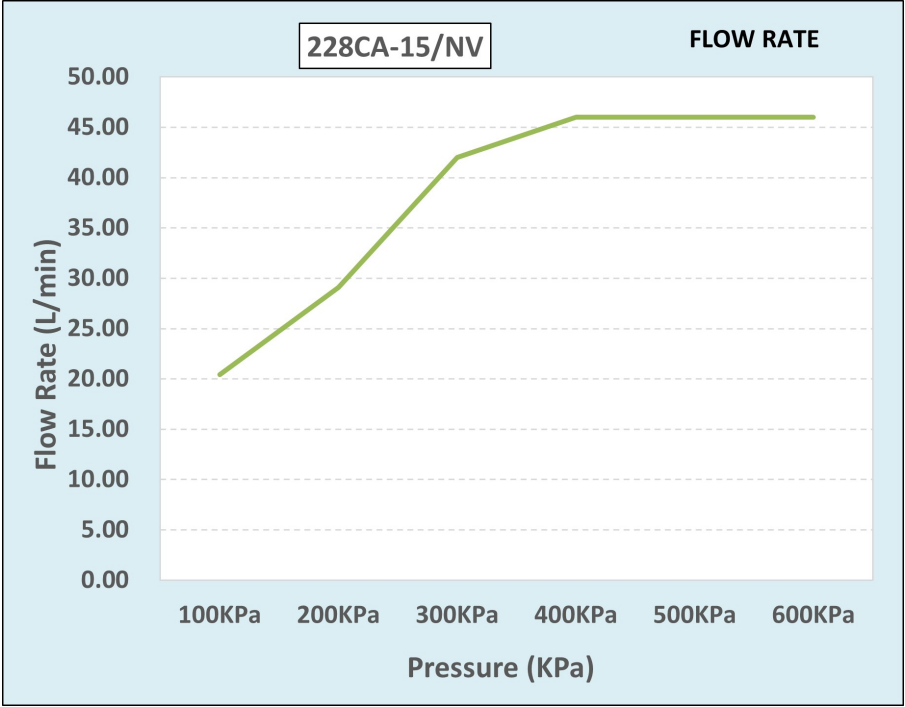

Cobra Carina Original Stop Tap Concealed Female 15mm

Range: Carina Original

Description: Cobra Carina Original Chrome plated underwall stop tap including hot & cold indices & flange. The original triangular design. 2 X 1/2" BSP female iron connection ends. Made with de-zincification resistant brass for increased durability. With Cobra EasySwitch technology enabling your handle to be replaced by one of a different Cobra Original design. Cobra Genuine spare parts available. Cobra TeamAssist service team on call. Includes a 20 year LIXIL Africa warranty. Care & Maintenance - Ensure your product does not come into contact with any lubricants during installation. Chrome plated, matte black and any colour finishes should be wiped with warm soapy water and a soft cloth or sponge. Rinse, then dry and buff with a dry soft cloth. Under no circumstances must any detergents containing hydrochloric acids or abrasives including cream cleansers be used. Do not use abrasive cleaning materials such as scourers. Should your product have an aerator at the water outlet, it should be checked and cleaned regularly.

Product Code: 228CA-15/NV

ERP Code: FSTAF1CA-0GT02

Barcode: 6002194061328

Product Features: Cobra TeamAssist, Cobra Genuine, Cobra EasySwitch, DZR Brass, 20 Year Warranty, JaswicApproved, Original

Dimensions: (l) 170mm x (w) 90mm x (h) 85mm

Package Weight: 0.5

Product Images

228CA-15/N

Flow Chart

MOT

Cobra Genuine

Cobra TeamAssist

Cobra EasySwitch