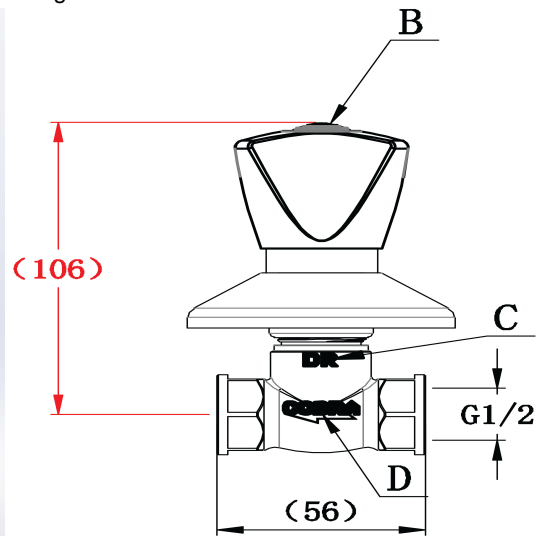

Cobra Carina Original Stop Tap Concealed Female 15mm

Range: Carina Original

Description: Cobra Carina Original Chrome plated underwall stop tap including hot & cold indices & flange. The original triangular design. 2 X 1/2" BSP female iron connection ends. Made with de-zincification resistant brass for increased durability. With Cobra EasySwitch technology enabling your handle to be replaced by one of a different Cobra Original design. Cobra Genuine spare parts available. Cobra TeamAssist service team on call. Includes a 20 year LIXIL Africa warranty. Care & Maintenance - Ensure your product does not come into contact with any lubricants during installation. Chrome plated, matte black and any colour finishes should be wiped with warm soapy water and a soft cloth or sponge. Rinse, then dry and buff with a dry soft cloth. Under no circumstances must any detergents containing hydrochloric acids or abrasives including cream cleansers be used. Do not use abrasive cleaning materials such as scourers. Should your product have an aerator at the water outlet, it should be checked and cleaned regularly.

Product Code: 228CA-15/NV

ERP Code: FSTAF1CA-0GT02

Barcode: 6002194061328

Product Features: Cobra TeamAssist, Cobra Genuine, Cobra EasySwitch, DZR Brass, 20 Year Warranty, JaswicApproved, Original

Dimensions: (l) 170mm x (w) 90mm x (h) 85mm

Package Weight: 0.5

Product Images

228CA-15/N

Flow Chart

MOT

Cobra Genuine

Cobra TeamAssist

Cobra EasySwitch