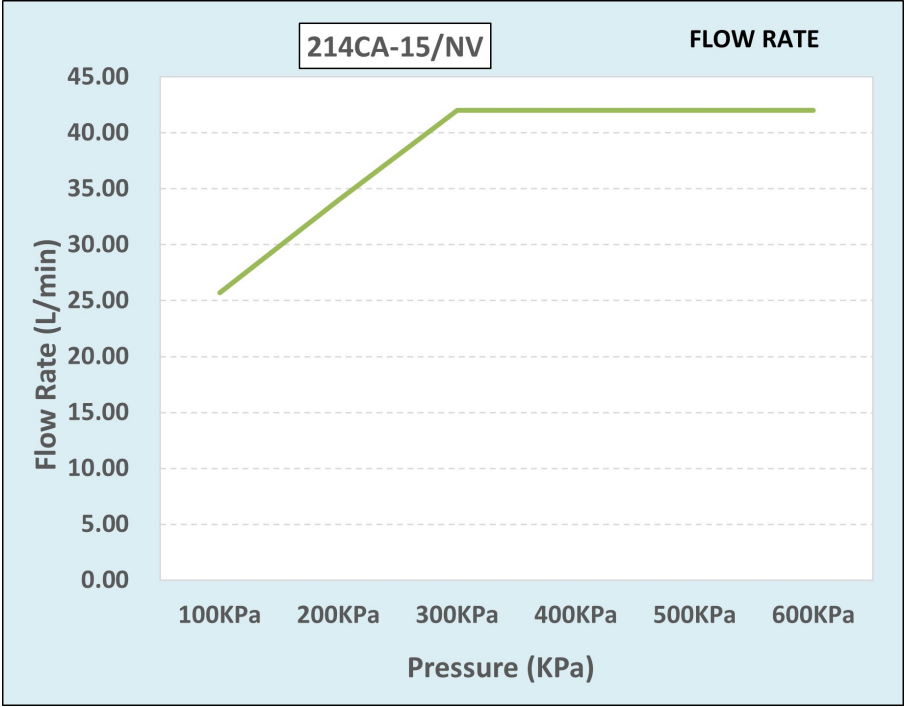

**Dimensions:** (l) 155mm x (w) 135mm x (h) 85mm

**Package Weight:** 0.5

Product Images

211CA-15/N

Flow Chart

**MOT**

Cobra Genuine

Cobra TeamAssist