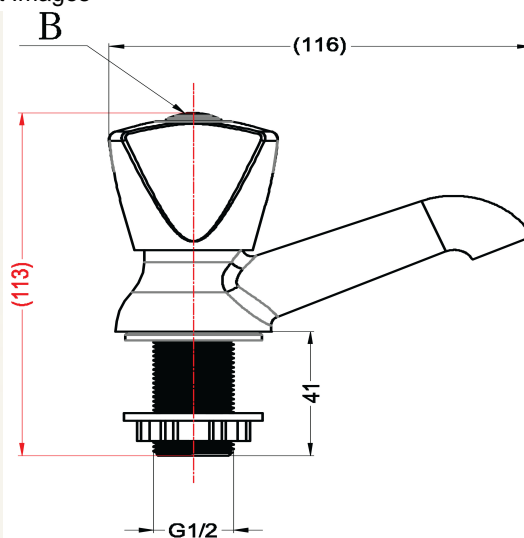

# Cobra Carina Original Pillar Tap

**Range:** Carina Original

**Description:** Cobra Carina Original Chrome plated pillar tap including hot & cold indices. The original triangular design. 1/2" BSP male connection end. With Cobra EasySwitch technology enabling your handle to be replaced by one of a different Cobra Original design. Cobra Genuine spare parts available. Cobra TeamAssist service team on call. Includes a 20 year LIXIL Africa warranty. Care & Maintenance - Ensure your product does not come into contact with any lubricants during installation. Chrome plated, matte black and any colour finishes should be wiped with warm soapy water and a soft cloth or sponge. Rinse, then dry and buff with a dry soft cloth. Under no circumstances must any detergents containing hydrochloric acids or abrasives including cream cleansers be used. Do not use abrasive cleaning materials such as scourers. Should your product have an aerator at the water outlet, it should be checked and cleaned regularly.

**Product Code:** 214CA-15/NV

**ERP Code:** FPT2A1CA-0GT02

**Barcode:** 6002194061281

**Product Features:** Cobra TeamAssist, Cobra Genuine, Cobra EasySwitch, DZR Brass, 20 Year Warranty, JaswicApproved, Original

**Dimensions:** (l) 155mm x (w) 135mm x (h) 85mm

**Package Weight:** 0.5

Product Images

211CA-15/N

Flow Chart

**MOT**

Cobra Genuine

Cobra TeamAssist