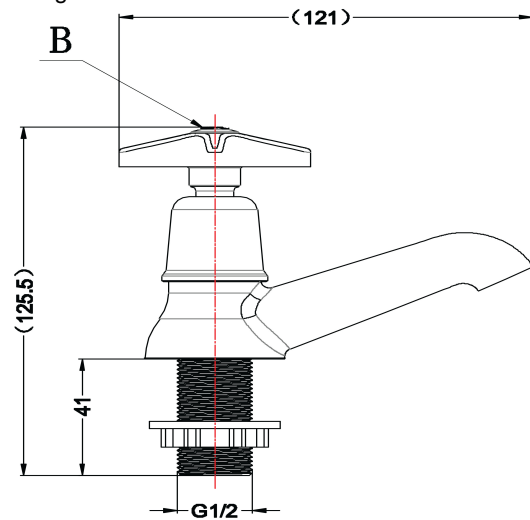

# Cobra Star Original Pillar Tap

**Range:** Star Original

**Description:** Cobra Star Original Chrome plated pillar tap including hot & cold indices. The original star-shaped design. 1/2" BSP male connection ends. Made with de-zincification resistant brass for increased durability. With Cobra EasySwitch technology enabling your handle to be replaced by one of a different Cobra Original design. Cobra Genuine spare parts available. Cobra TeamAssist service team on call. Includes a 20 year LIXIL Africa warranty. Care & Maintenance - Ensure your product does not come into contact with any lubricants during installation. Chrome plated, matte black and any colour finishes should be wiped with warm soapy water and a soft cloth or sponge. Rinse, then dry and buff with a dry soft cloth. Under no circumstances must any detergents containing hydrochloric acids or abrasives including cream cleansers be used. Do not use abrasive cleaning materials such as scourers. Should your product have an aerator at the water outlet, it should be checked and cleaned regularly.

**Product Code:** 211-15/NV

**ERP Code:** FPT2A1SR-0GT02

**Barcode:** 6002194060857

**Product Features:** Cobra TeamAssist, Cobra Genuine, Cobra EasySwitch, DZR Brass, 20 Year Warranty, JaswicApproved, Original

**Dimensions:** (l) 15.5mm x (w) 135mm x (h) 85mm

**Package Weight:** 0.48

Product Images

211-15/N

Flow Chart

MOT

Cobra Genuine

Cobra TeamAssist