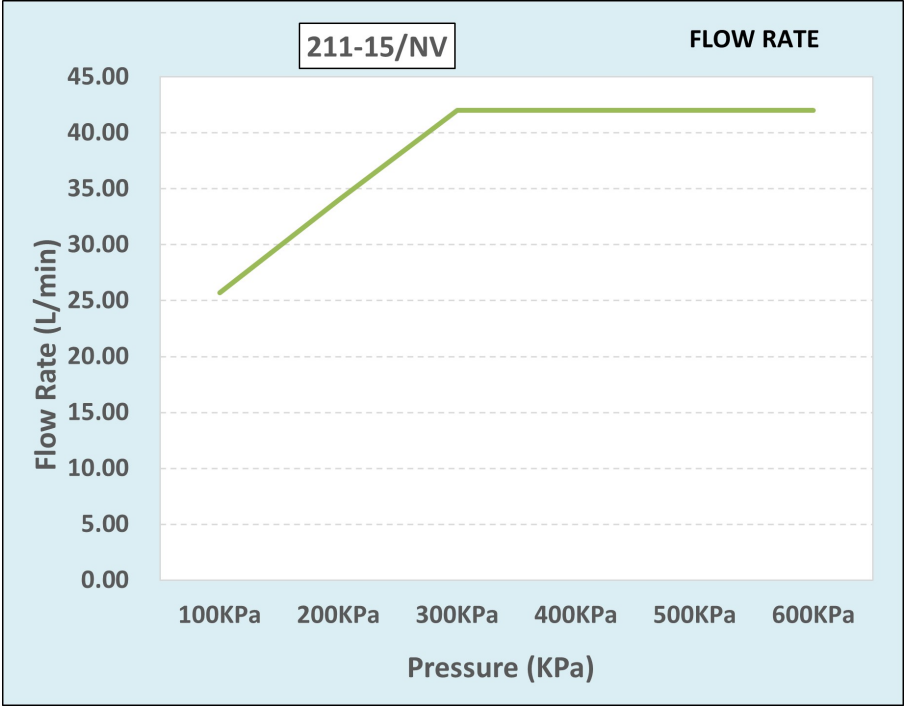

**Dimensions:** (l) 15.5mm x (w) 135mm x (h) 85mm

**Package Weight:** 0.48

Product Images

211-15/N

Flow Chart

MOT

Cobra Genuine

Cobra TeamAssist