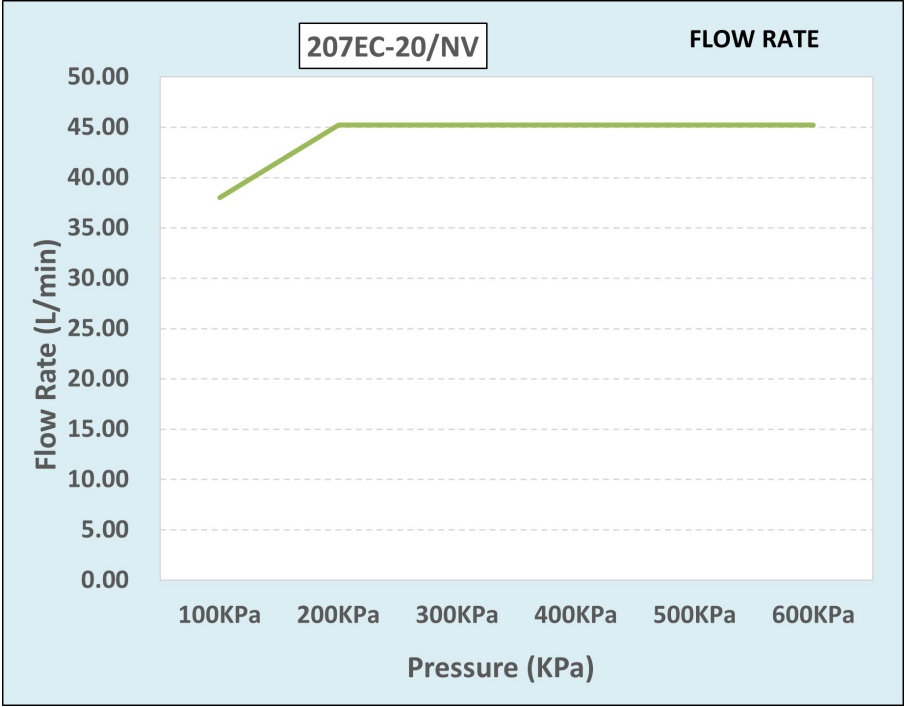

Cobra Star Original Hose Bib Tap

Range: Star Original

Description: Cobra Star Original Chrome plated hose bib tap including hot & cold indices. The original star-shaped design. 3/4" BSP male connection end; 3/4" BSP hose union. With Cobra EasySwitch technology enabling your handle to be replaced by one of a different Cobra Original design. Made with de-zincification resistant brass for increased durability. Cobra TeamAssist service team on call. Includes a 20 year LIXIL Africa warranty. Care & Maintenance - Ensure your product does not come into contact with any lubricants during installation. Chrome plated, matte black and any colour finishes should be wiped with warm soapy water and a soft cloth or sponge. Rinse, then dry and buff with a dry soft cloth. Under no circumstances must any detergents containing hydrochloric acids or abrasives including cream cleansers be used. Do not use abrasive cleaning materials such as scourers. Should your product have an aerator at the water outlet, it should be checked and cleaned regularly.

Product Code: 207EC-20/NV

ERP Code: FBBHN2SR-0GT02

Barcode: 6002194060987

Product Features: Cobra TeamAssist, Cobra Genuine, Cobra EasySwitch, DZR Brass, 20 Year Warranty, JaswicApproved, Original

Dimensions: (l) 155mm x (w) 135mm x (h) 85mm

Package Weight: 0.5

Product Images

207EC-20/NV

Flow Chart

MOT

Cobra Genuine

Cobra TeamAssist

Cobra EasySwitch