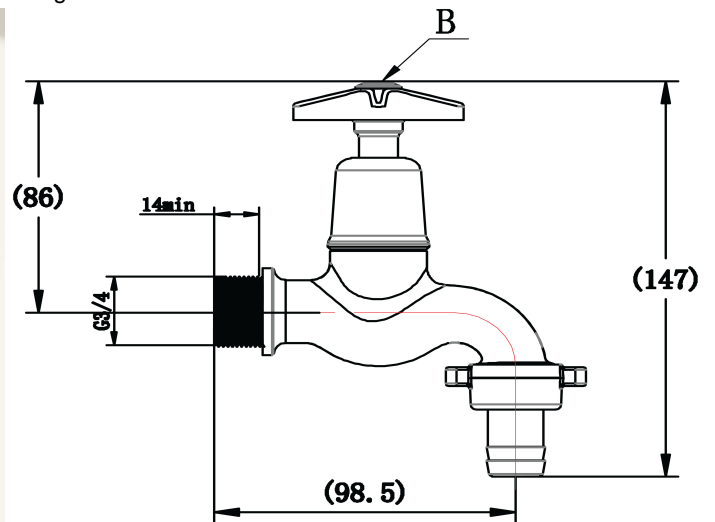

Cobra Star Original Hose Bib Tap

Range: Star Original

Description: Cobra Star Original Chrome plated hose bib tap including hot & cold indices. The original star-shaped design. 3/4" BSP male connection end; 3/4" BSP hose union. With Cobra EasySwitch technology enabling your handle to be replaced by one of a different Cobra Original design. Made with de-zincification resistant brass for increased durability. Cobra TeamAssist service team on call. Includes a 20 year LIXIL Africa warranty. Care & Maintenance - Ensure your product does not come into contact with any lubricants during installation. Chrome plated, matte black and any colour finishes should be wiped with warm soapy water and a soft cloth or sponge. Rinse, then dry and buff with a dry soft cloth. Under no circumstances must any detergents containing hydrochloric acids or abrasives including cream cleansers be used. Do not use abrasive cleaning materials such as scourers. Should your product have an aerator at the water outlet, it should be checked and cleaned regularly.

Product Code: 207EC-20/NV

ERP Code: FBBHN2SR-0GT02

Barcode: 6002194060987

Product Features: Cobra TeamAssist, Cobra Genuine, Cobra EasySwitch, DZR Brass, 20 Year Warranty, JaswicApproved, Original

Dimensions: (l) 155mm x (w) 135mm x (h) 85mm

Package Weight: 0.5

Product Images

207EC-20/NV

Flow Chart

MOT

Cobra Genuine

Cobra TeamAssist

Cobra EasySwitch