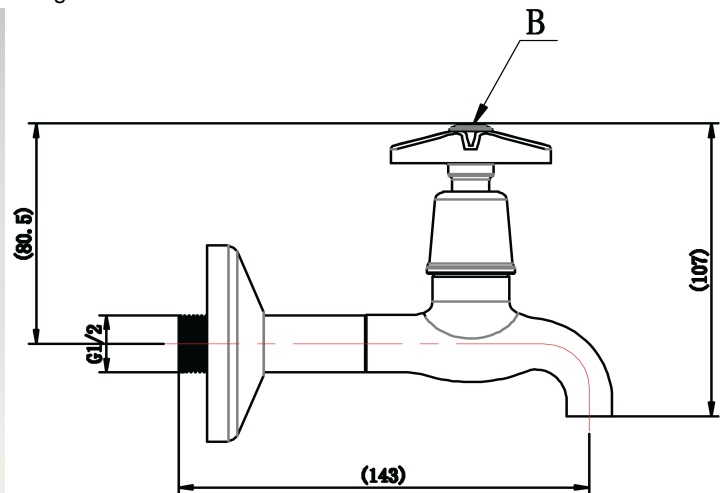

Cobra Star Original Bib Tap Extended

Range: Star Original

Description: Cobra Star Original Chrome plated extended length bib tap including hot & cold indices & flange. The original star-shaped design. 1/2" BSP male connection end. Made with de-zincification resistant brass for increased durability. With Cobra EasySwitch technology enabling your handle to be replaced by one of a different Cobra Original design. Cobra Genuine spare parts available. Cobra TeamAssist service team on call. Includes a 20 year LIXIL Africa warranty. Care & Maintenance - Ensure your product does not come into contact with any lubricants during installation. Chrome plated, matte black and any colour finishes should be wiped with warm soapy water and a soft cloth or sponge. Rinse, then dry and buff with a dry soft cloth. Under no circumstances must any detergents containing hydrochloric acids or abrasives including cream cleansers be used. Do not use abrasive cleaning materials such as scourers. Should your product have an aerator at the water outlet, it should be checked and cleaned regularly.

Product Code: 206EXT-15/NV

ERP Code: FBBAE1SR-0GT02

Barcode: 6002194060963

Product Features: Cobra TeamAssist, Cobra Genuine, Cobra EasySwitch, DZR Brass, 20 Year Warranty, JaswicApproved, Original

Dimensions: (l) 155mm x (w) 135mm x (h) 85mm

Package Weight: 0.5

Product Images

206EXT-15/NV

Flow Chart

MOT

Cobra Genuine

Cobra TeamAssist

Cobra EasySwitch