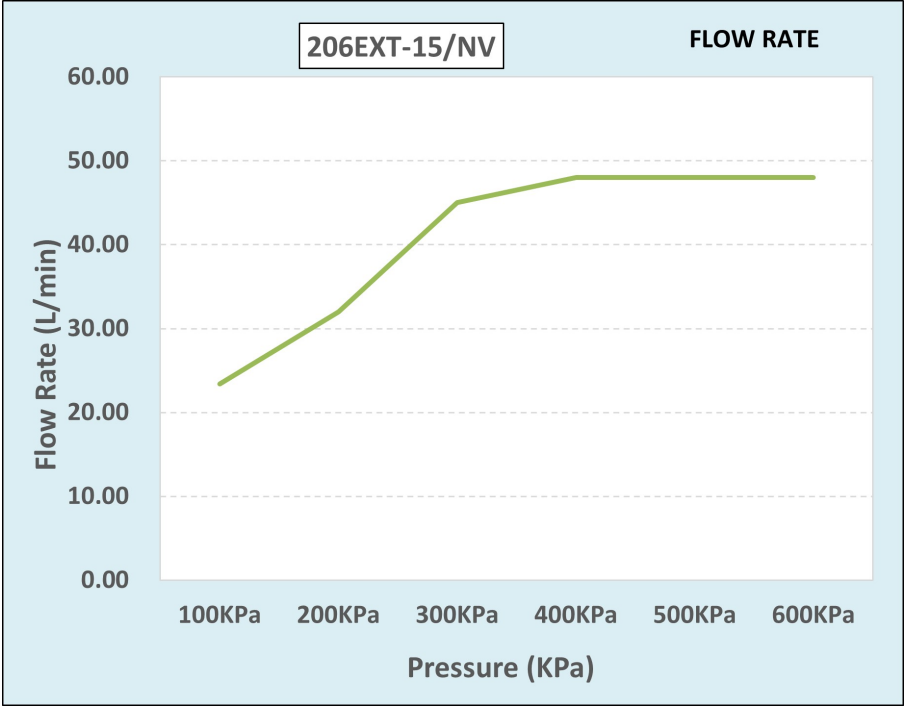

Cobra Star Original Bib Tap Extended

Range: Star Original

Description: Cobra Star Original Chrome plated extended length bib tap including hot & cold indices & flange. The original star-shaped design. 1/2" BSP male connection end. Made with de-zincification resistant brass for increased durability. With Cobra EasySwitch technology enabling your handle to be replaced by one of a different Cobra Original design. Cobra Genuine spare parts available. Cobra TeamAssist service team on call. Includes a 20 year LIXIL Africa warranty. Care & Maintenance - Ensure your product does not come into contact with any lubricants during installation. Chrome plated, matte black and any colour finishes should be wiped with warm soapy water and a soft cloth or sponge. Rinse, then dry and buff with a dry soft cloth. Under no circumstances must any detergents containing hydrochloric acids or abrasives including cream cleansers be used. Do not use abrasive cleaning materials such as scourers. Should your product have an aerator at the water outlet, it should be checked and cleaned regularly.

Package Weight: 0.5

Product Images

206EXT-15/NV

Flow Chart

MOT

Cobra Genuine

Cobra TeamAssist

Cobra EasySwitch