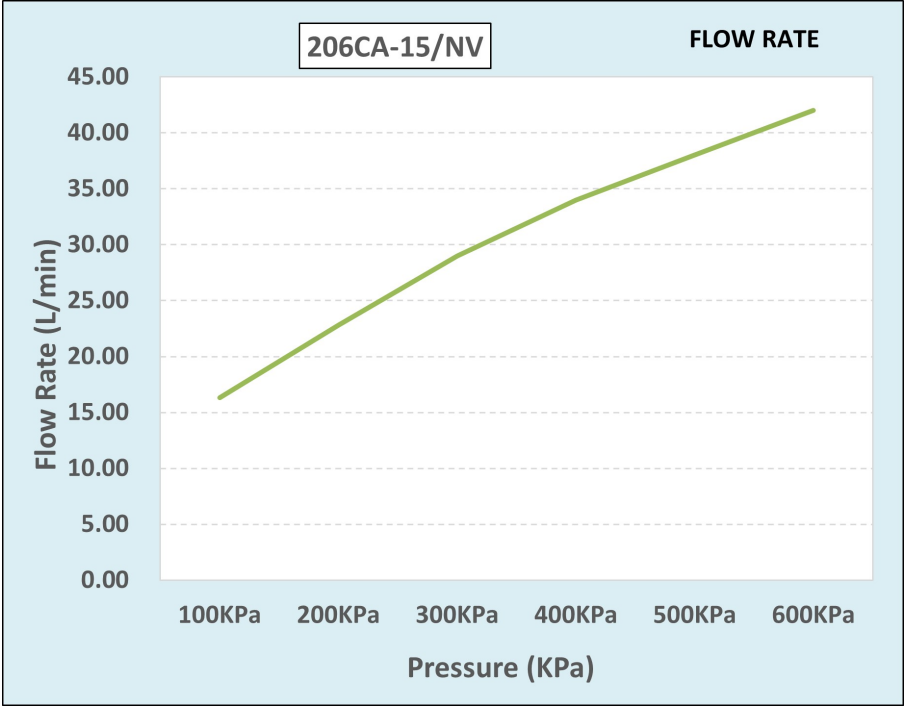

Flow Chart

MOT

Cobra Genuine

Cobra TeamAssist

Cobra EasySwitch

20 Year Warranty

DZR Brass

JasvicApproved