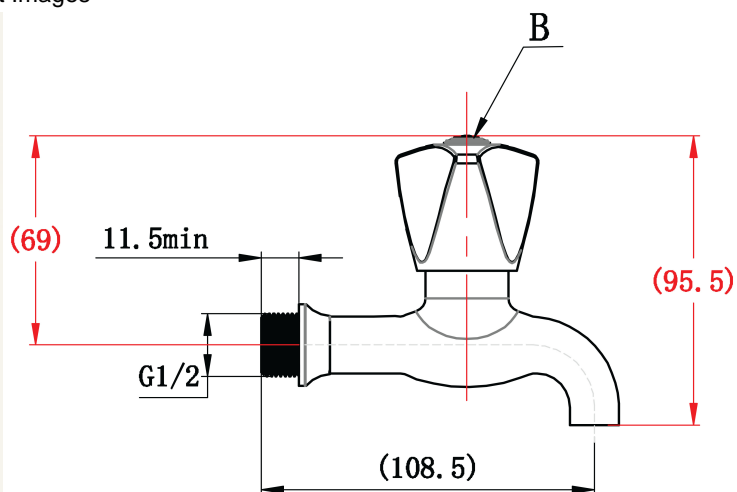

Cobra Carina Original Bib Tap

Range: Carina Original
Description: Cobra Carina Original Chrome plated bib tap including hot & cold indices. The original triangular design. 1/2" BSP male connection end. Made with de-zincification resistant brass for increased durability. With Cobra EasySwitch technology enabling your handle to be replaced by one of a different Cobra Original design. Cobra Genuine spare parts available. Cobra TeamAssist service team on call. Includes a 20 year LIXIL Africa warranty. Care & Maintenance - Ensure your product does not come into contact with any lubricants during installation. Chrome plated, matte black and any colour finishes should be wiped with warm soapy water and a soft cloth or sponge. Rinse, then dry and buff with a dry soft cloth. Under no circumstances must any detergents containing hydrochloric acids or abrasives including cream cleansers be used. Do not use abrasive cleaning materials such as scourers. Should your product have an aerator at the water outlet, it should be checked and cleaned regularly.

Product Code: 206CA-15/NV
ERP Code: FBBAN1CA-0GT02
Barcode: 6002194061250
Product Features: Cobra TeamAssist, Cobra Genuine, Cobra EasySwitch, DZR Brass, 20 Year Warranty, JaswicApproved, Original
Dimensions: (l) 155mm x (w) 135mm x (h) 85mm
Package Weight: 0.4

Product Images

206CA-15/