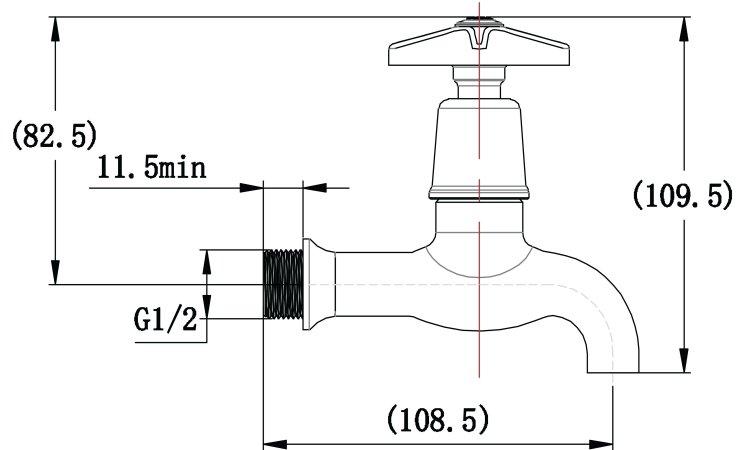

Cobra Star Original Bib Tap

Range: Star Original

Description: Cobra Star Original Chrome plated bib tap including hot & cold indices. The original star-shaped design. 1/2" BSP male connection ends. Made with de-zincification resistant brass for increased durability. With Cobra EasySwitch technology enabling your handle to be replaced by one of a different Cobra Original design. Cobra Genuine spare parts available. Cobra TeamAssist service team on call. Includes a 20 year LIXIL Africa warranty. Care & Maintenance - Ensure your product does not come into contact with any lubricants during installation. Chrome plated, matte black and any colour finishes should be wiped with warm soapy water and a soft cloth or sponge. Rinse, then dry and buff with a dry soft cloth. Under no circumstances must any detergents containing hydrochloric acids or abrasives including cream cleansers be used. Do not use abrasive cleaning materials such as scourers. Should your product have an aerator at the water outlet, it should be checked and cleaned regularly.

Product Code: 206-15/NV

ERP Code: FBBAN1SR-0GT02

Barcode: 6002194060864

Product Features: Cobra TeamAssist, Cobra Genuine, Cobra EasySwitch, DZR Brass, 20 Year Warranty, JaswicApproved, Original

Dimensions: (l) 155mm x (w) 135mm x (h) 85mm

Package Weight: 0.4

Product Images

MI-206-15/1

Flow Chart

MOT

Cobra Genuine

Cobra TeamAssist

20 Year Warranty