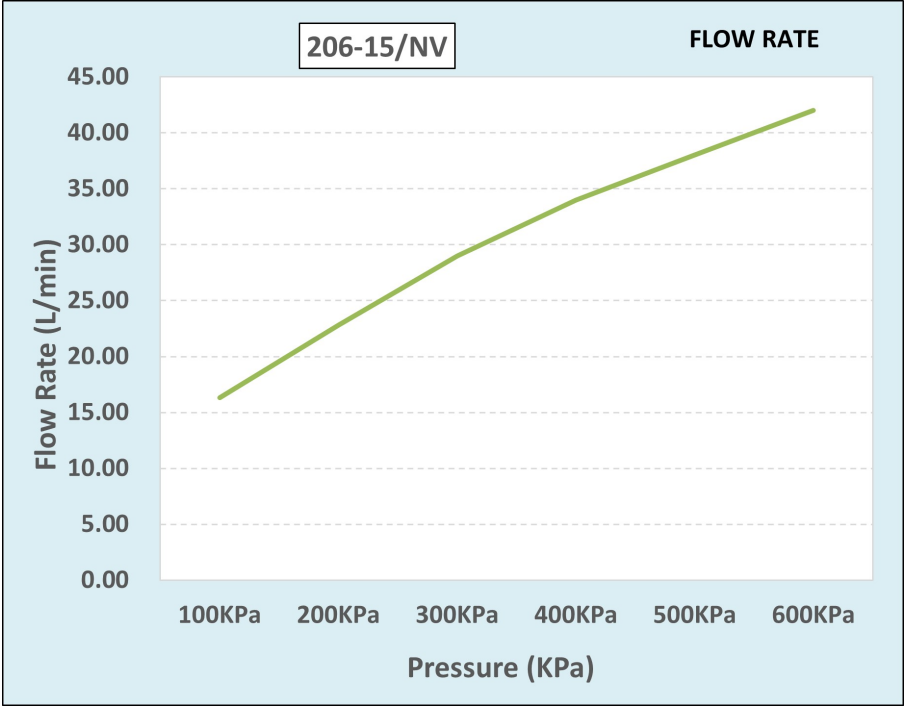

MOT

Cobra Genuine

Cobra TeamAssist

20 Year Warranty

Cobra EasySwitch

JaswicApproved

DZR Brass