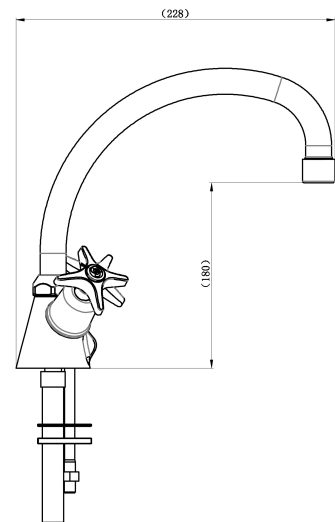

Cobra Star Heavy Pattern Sink Mixer

Range: Star Heavy Pattern

Description: Cobra Star Heavy Pattern Chrome plated, deck-mounted, 1 hole, sink mixer with aerated swivel spout. The original star-shaped design. Well-suited for use in low water pressure environments. 1/2" BSP female iron connection ends. Made with de-zincification resistant brass for increased durability. Cobra TeamAssist service team on call. Includes a 20 year LIXIL Africa warranty. Care & Maintenance - Ensure your product does not come into contact with any lubricants during installation. Chrome plated, matte black and any colour finishes should be wiped with warm soapy water and a soft cloth or sponge. Rinse, then dry and buff with a dry soft cloth. Under no circumstances must any detergents containing hydrochloric acids or abrasives including cream cleansers be used. Do not use abrasive cleaning materials such as scourers. Should your product have an aerator at the water outlet, it should be checked and cleaned regularly.

Product Code: 196/NV

ERP Code: 1008040000

Barcode: 6002194063797

Product Features: Cobra TeamAssist, Cobra LowPressure, DZR Brass, 20 Year Warranty,

JaswicApproved

Dimensions: (l) 28.5mm x (w) 28.5mm x (h) 7.2mm

Package Weight: 1.5

Product Images

Flow Chart