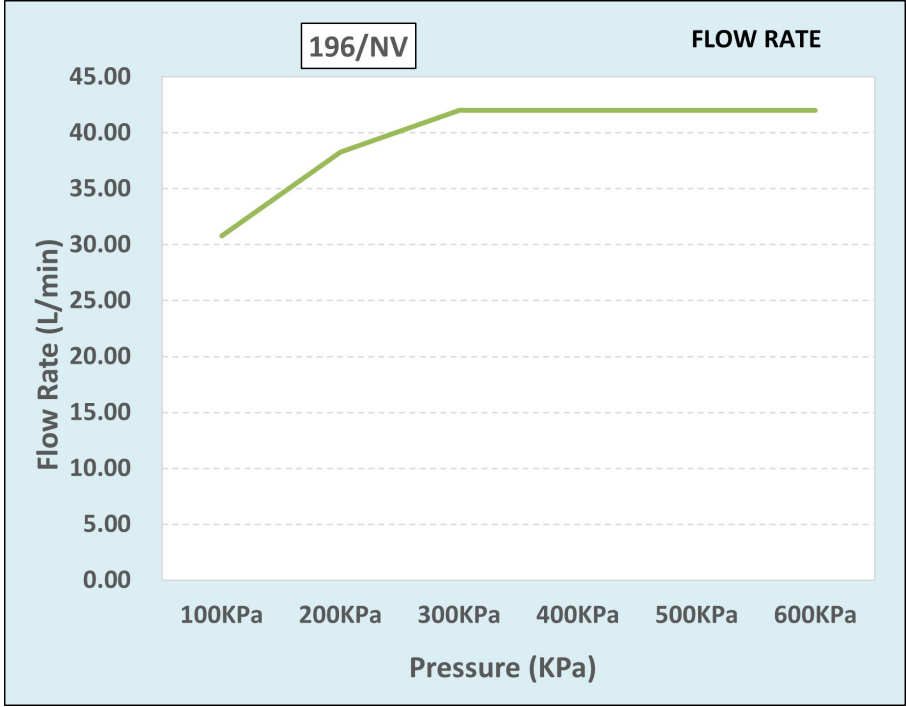

MOT

Cobra TeamAssist

20 Year Warranty

DZR Brass

JasvicApproved

Cobra LowPressure