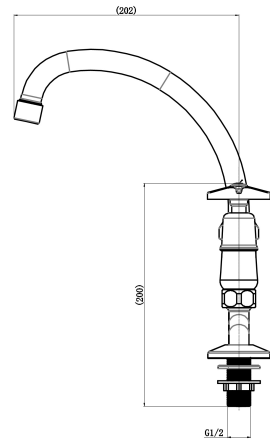

Cobra Star Heavy Pattern Sink Mixer

Range: Star Heavy Pattern

Description: Cobra Star Heavy Pattern Chrome plated, deck-mounted, 2 hole, sink mixer with aerated swivel spout. The original star-shaped design. Well-suited for use in low water pressure environments. 2 X 1/2" BSP male iron connection ends. Made with de-zincification resistant brass for increased durability. Cobra TeamAssist service team on call. Includes a 20 year LIXIL Africa warranty. Care & Maintenance - Ensure your product does not come into contact with any lubricants during installation. Chrome plated, matte black and any colour finishes should be wiped with warm soapy water and a soft cloth or sponge. Rinse, then dry and buff with a dry soft cloth. Under no circumstances must any detergents containing hydrochloric acids or abrasives including cream cleansers be used. Do not use abrasive cleaning materials such as scourers. Should your product have an aerator at the water outlet, it should be checked and cleaned regularly.

Product Code: 171/041/NV

ERP Code: 1008050000

Barcode: 6002194063872

Product Features: Cobra TeamAssist, Cobra LowPressure, DZR Brass, 20 Year Warranty,

Dimensions: JaswicApproved

Package Weight: (l) 28.5mm x (w) 28.5mm x (h) 9.5mm

Package Weight: 1.9

Product Images

Flow Chart

MOT

Cobra TeamAssist

20 Year Warranty

DZR Brass

JasvicApproved