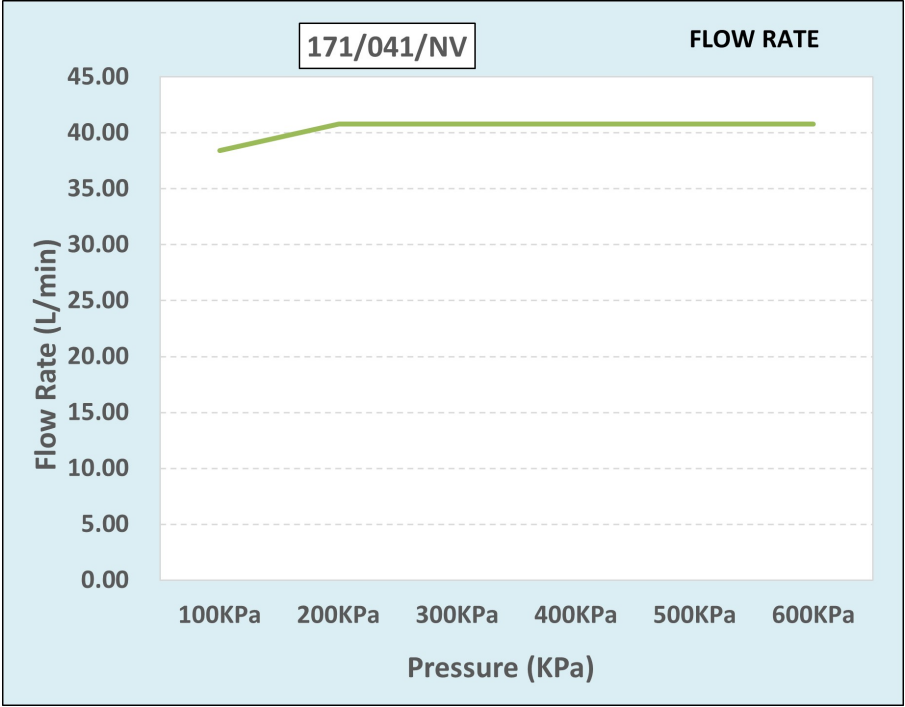

MOT

Cobra TeamAssist

20 Year Warranty

DZR Brass

JasvicApproved

Cobra LowPressure