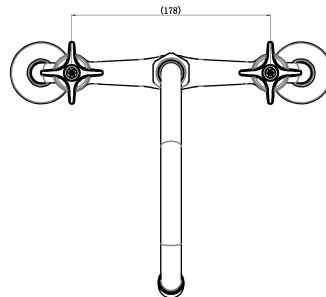

Cobra Star Heavy Pattern Sink Mixer

Range: Star Heavy Pattern

Description: Cobra Star Heavy Pattern Chrome plated, deck-mounted, 2 hole, sink mixer with aerated swivel spout. The original star-shaped design. Well-suited for use in low water pressure environments. 2 X 1/2" BSP male iron connection ends. Made with de-zincification resistant brass for increased durability. Cobra TeamAssist service team on call. Includes a 20 year LIXIL Africa warranty. Care & Maintenance - Ensure your product does not come into contact with any lubricants during installation. Chrome plated, matte black and any colour finishes should be wiped with warm soapy water and a soft cloth or sponge. Rinse, then dry and buff with a dry soft cloth. Under no circumstances must any detergents containing hydrochloric acids or abrasives including cream cleansers be used. Do not use abrasive cleaning materials such as scourers. Should your product have an aerator at the water outlet, it should be checked and cleaned regularly.

Product Code: 171/041/NV

ERP Code: 1008050000

Barcode: 6002194063872

Product Features: Cobra TeamAssist, Cobra LowPressure, DZR Brass, 20 Year Warranty,

Dimensions: JaswicApproved

Package Weight: (l) 28.5mm x (w) 28.5mm x (h) 9.5mm

Package Weight: 1.9

Product Images

Flow Chart

MOT

Cobra TeamAssist

20 Year Warranty

DZR Brass

JasvicApproved