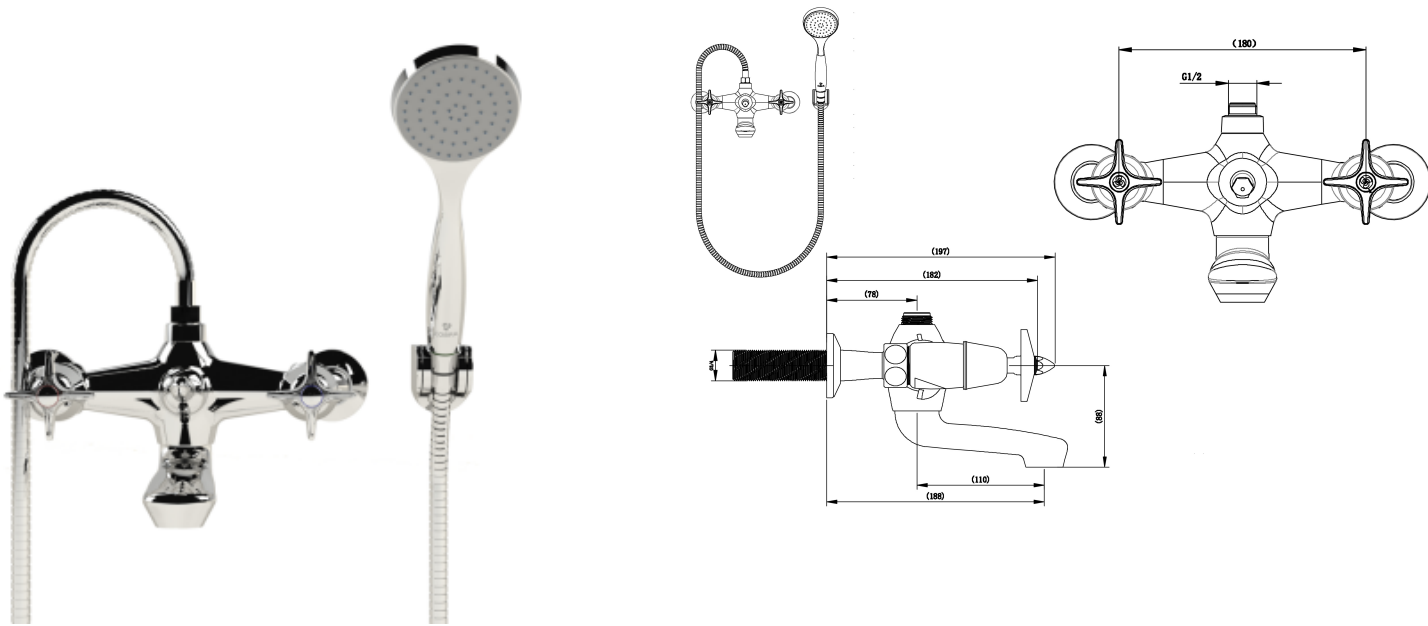

Cobra Star Heavy Pattern Bath Mixer Exposed

Range: Star Heavy Pattern

Description: Cobra Star Heavy Pattern Chrome plated, exposed, wall-mounted bath mixer with diverter. Package includes a modern hand shower, wall-mounted hand shower holder, & hand shower hose. The original star-shaped design. Well-suited for use in low water pressure environments. 2 X 1/2" BSP male iron connection ends. Made with de-zincification resistant brass for increased durability. Cobra TeamAssist service team on call. Includes a 20 year LIXIL Africa warranty. Care & Maintenance - Ensure your product does not come into contact with any lubricants during installation. Chrome plated, matte black and any colour finishes should be wiped with warm soapy water and a soft cloth or sponge. Rinse, then dry and buff with a dry soft cloth. Under no circumstances must any detergents containing hydrochloric acids or abrasives including cream cleansers be used. Do not use abrasive cleaning materials such as scourers. Should your product have an aerator at the water outlet, it should be checked and cleaned regularly.

Product Code: 151/NV

ERP Code: 1008020000

Barcode: 6002194063780

Product Features: Cobra TeamAssist, Cobra LowPressure, DZR Brass, 20 Year Warranty,

JaswicApproved

Dimensions: (l) 29mm x (w) 29mm x (h) 22.5mm

Package Weight: 4.1

Product Images

Flow Chart

MOT

Cobra TeamAssist

20 Year Warranty

DZR Brass

JasvicApproved