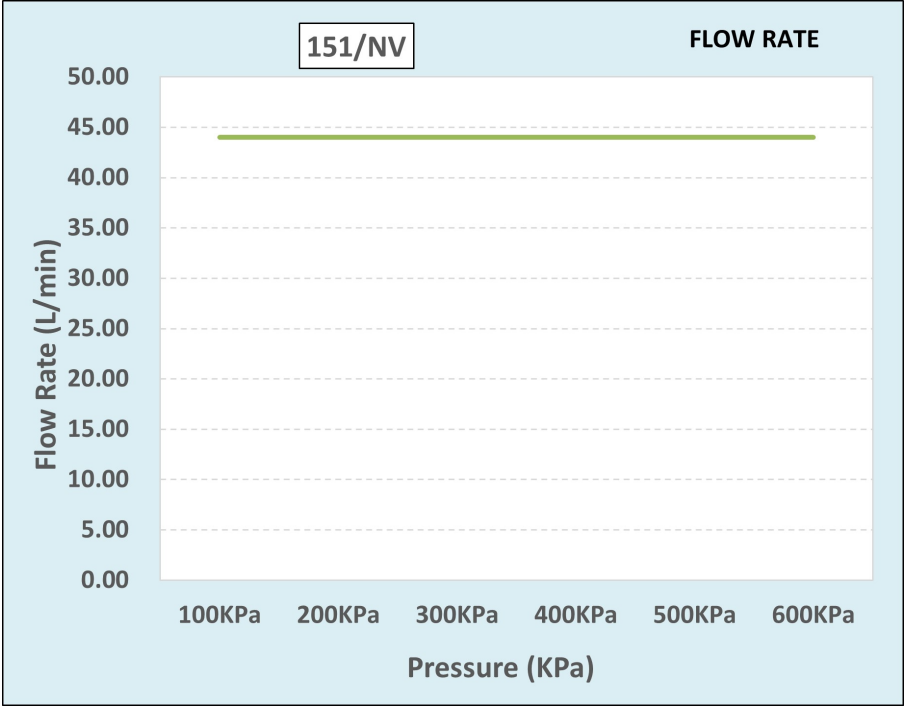

MOT

Cobra TeamAssist

20 Year Warranty

DZR Brass

JasvicApproved

Cobra LowPressure