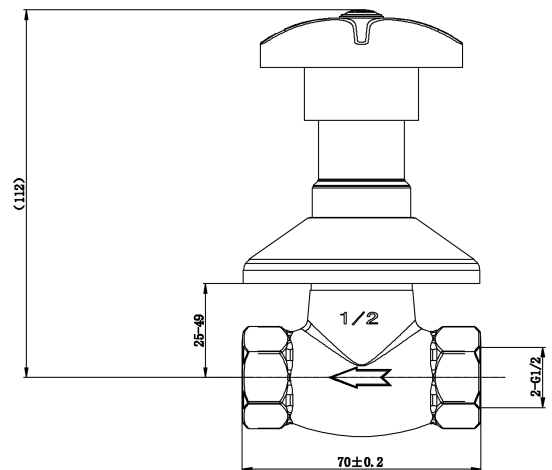

Cobra Star Heavy Pattern Stop Tap Concealed Female 15mm

Range: Star Heavy Pattern

Description: Cobra Star Heavy Pattern Chrome plated stop tap including hot & cold indices. The original star-shaped design. Well-suited for use in low water pressure environments. 1/2" BSP female iron connection ends. Made with de-zincification resistant brass for increased durability. Cobra TeamAssist service team on call. Includes a 20 year LIXIL Africa warranty. Care & Maintenance - Ensure your product does not come into contact with any lubricants during installation. Chrome plated, matte black and any colour finishes should be wiped with warm soapy water and a soft cloth or sponge. Rinse, then dry and buff with a dry soft cloth. Under no circumstances must any detergents containing hydrochloric acids or abrasives including cream cleansers be used. Do not use abrasive cleaning materials such as scourers. Should your product have an aerator at the water outlet, it should be checked and cleaned regularly.

Product Code: 128-15/NV

ERP Code: 1007890000

Barcode: 6002194063827

Product Features: Cobra TeamAssist, Cobra LowPressure, DZR Brass, 20 Year Warranty, JaswicApproved

Dimensions: (l) 16mm x (w) 16mm x (h) 8.5mm

Package Weight: 0.6

Product Images

Flow Chart