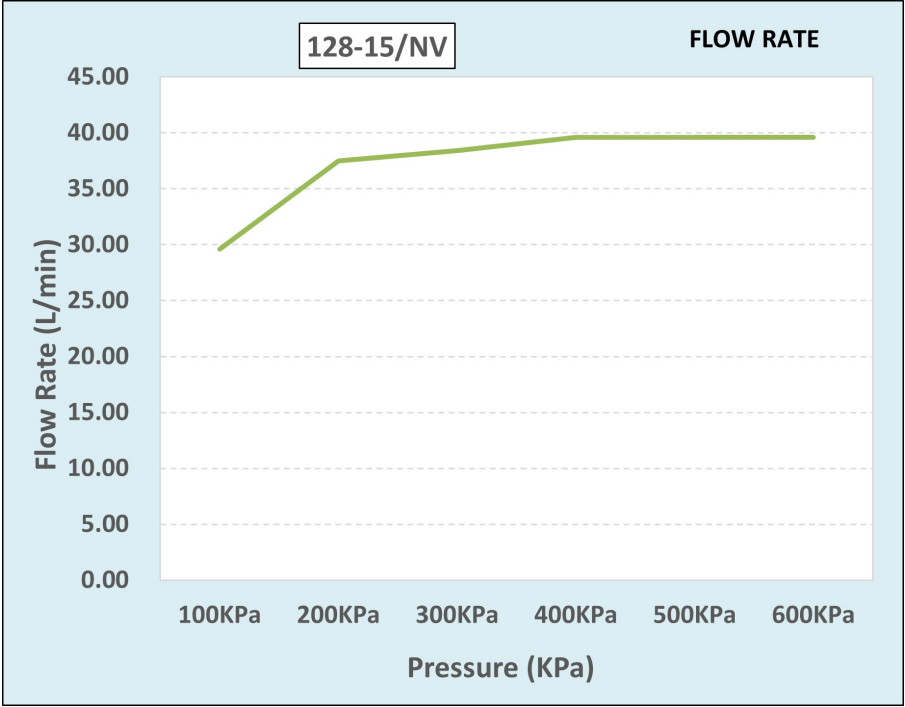

MOT

Cobra TeamAssist

20 Year Warranty

DZR Brass

JasvicApproved

Cobra LowPressure