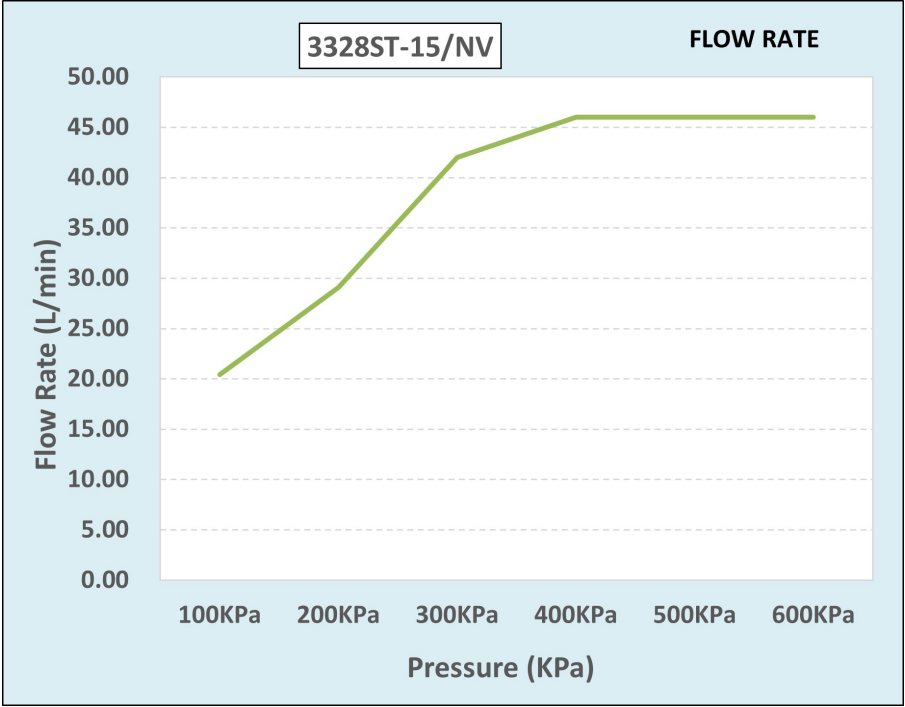

MOT

Cobra Genuine

Cobra TeamAssist

20 Year Warranty

Cobra EasySwitch

JaswicApproved

DZR Brass