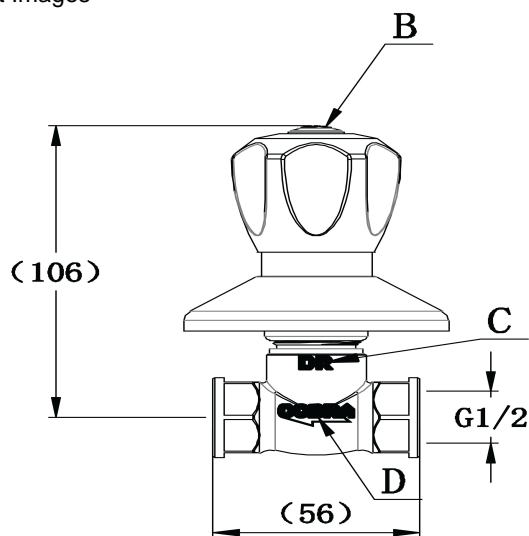

# Cobra Stella Original Stop Tap Concealed Female 15mm

**Range:** Stella Original

**Description:** Cobra Stella Original Chrome plated underwall stop tap including hot & cold indices. The original rose-shaped design. 2 X 1/2" BSP female iron connection ends. Made with de-zincification resistant brass for increased durability. With Cobra EasySwitch technology enabling your handle to be replaced by one of a different Cobra Original design. Cobra Genuine spare parts available. Cobra TeamAssist service team on call. Includes a 20 year LIXIL Africa warranty. Care & Maintenance - Ensure your product does not come into contact with any lubricants during installation. Chrome plated, matte black and any colour finishes should be wiped with warm soapy water and a soft cloth or sponge. Rinse, then dry and buff with a dry soft cloth. Under no circumstances must any detergents containing hydrochloric acids or abrasives including cream cleansers be used. Do not use abrasive cleaning materials such as scourers. Should your product have an aerator at the water outlet, it should be checked and cleaned regularly.

**Product Code:** 3328ST-15/NV

**ERP Code:** FSTAF1ST-0GT02

**Barcode:** 6002194061236

**Product Features:** Cobra TeamAssist, Cobra Genuine, Cobra EasySwitch, DZR Brass, 20 Year Warranty, JaswicApproved, Original

**Dimensions:** (l) 170mm x (w) 90mm x (h) 85mm

**Package Weight:** 0.58

## Product Images

3328ST-15/N