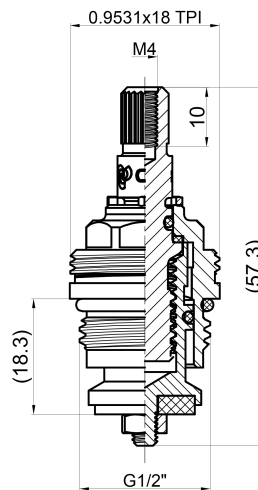

Cobra Cobra Headpart

Range: Cobra
Description: Standard head part, brass
Product Code: 1264P/NV
ERP Code: 1051249990
Barcode: 6002194157861
Product Features: Cobra TeamAssist
Dimensions: (l) 60mm x (w) 55mm x (h) 110mm
Package Weight: 0.01

Product Images

MOT

Cobra TeamAssist