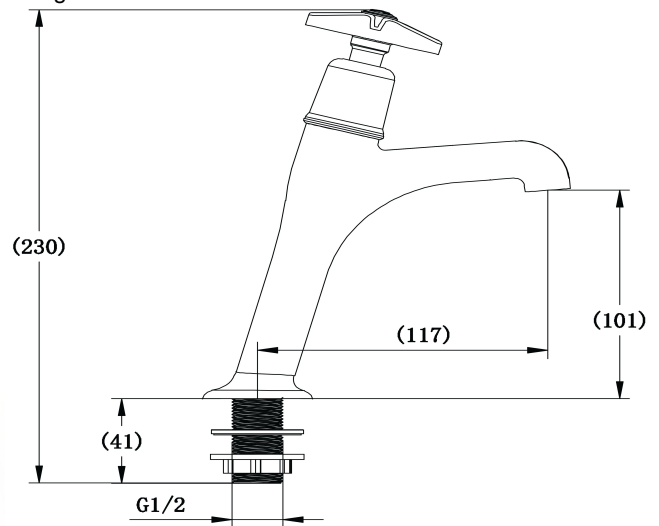

# Cobra Star Original Pillar Tap

**Range:** Star Original

**Description:** Cobra Carina Original Chrome plated raised pillar tap including hot & cold indices. The original star-shaped design. 1/2" BSP male connection end. With Cobra EasySwitch technology enabling your handle to be replaced by one of a different Cobra Original design. Cobra Genuine spare parts available. Cobra TeamAssist service team on call. Includes a 20 year LIXIL Africa warranty. Care & Maintenance - Ensure your product does not come into contact with any lubricants during installation. Chrome plated, matte black and any colour finishes should be wiped with warm soapy water and a soft cloth or sponge. Rinse, then dry and buff with a dry soft cloth. Under no circumstances must any detergents containing hydrochloric acids or abrasives including cream cleansers be used. Do not use abrasive cleaning materials such as scourers. Should your product have an aerator at the water outlet, it should be checked and cleaned regularly.

**Product Code:** 113/NV

**ERP Code:** FPR2A1S3-0GT02

**Barcode:** 6002194061106

**Product Features:** Cobra TeamAssist, Cobra Genuine, Cobra EasySwitch, DZR Brass, 20 Year

**Warranty, Original**

**Dimensions:** (l) 255mm x (w) 185mm x (h) 85mm

**Package Weight:** 0.8

Product Images

113/N

Flow Chart

MOT

Cobra Genuine

Cobra TeamAssist

Cobra EasySwitch