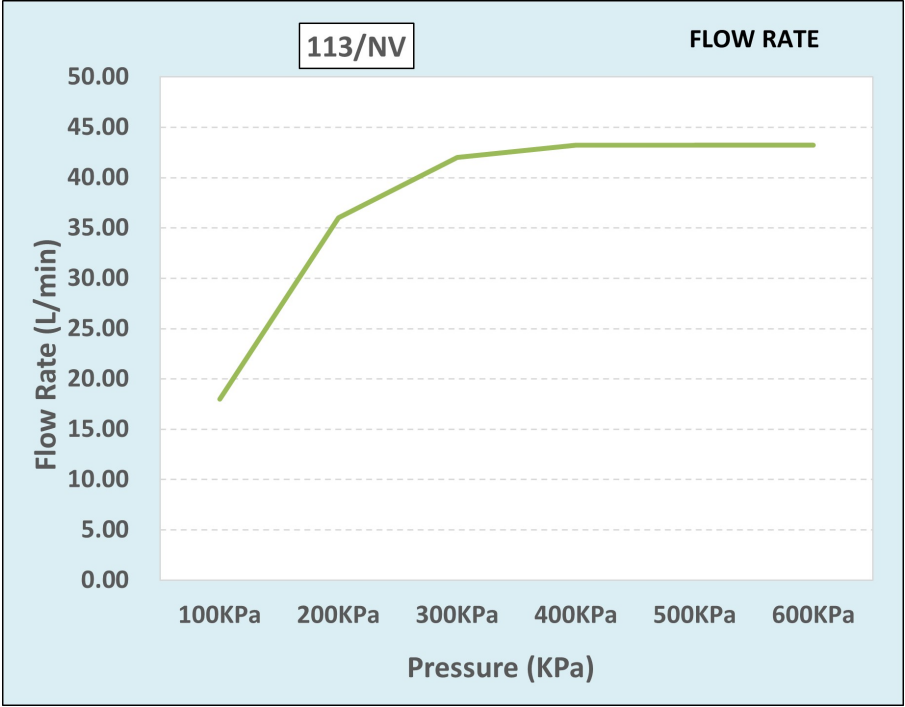

MOT

Cobra Genuine

Cobra TeamAssist

Cobra EasySwitch

20 Year Warranty

DZR Brass