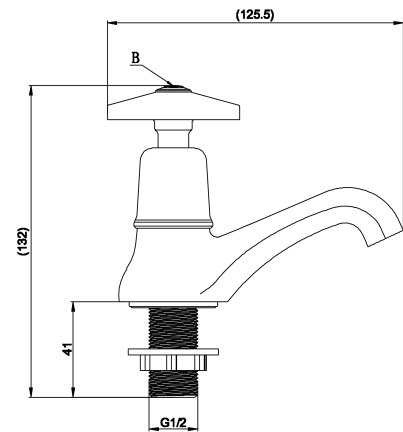

Cobra Star Heavy Pattern Pillar Tap

Range: Star Heavy Pattern

Description: Cobra Star Heavy Pattern Chrome plated pillar tap including hot & cold indices. The original star-shaped design. Well-suited for use in low water pressure environments. 1/2" BSP male connection ends. Made with de-zincification resistant brass for increased durability. Cobra TeamAssist service team on call. Includes a 20 year LIXIL Africa warranty. Care & Maintenance - Ensure your product does not come into contact with any lubricants during installation. Chrome plated, matte black and any colour finishes should be wiped with warm soapy water and a soft cloth or sponge. Rinse, then dry and buff with a dry soft cloth. Under no circumstances must any detergents containing hydrochloric acids or abrasives including cream cleansers be used. Do not use abrasive cleaning materials such as scourers. Should your product have an aerator at the water outlet, it should be checked and cleaned regularly.

Product Code: 111-15/NV

ERP Code: 1007850000

Barcode: 6002194063766

Product Features: Cobra TeamAssist, Cobra LowPressure, DZR Brass, 20 Year Warranty, JaswicApproved

Dimensions: (l) 16mm x (w) 16mm x (h) 6mm

Package Weight: 0.6

Product Images

Flow Chart