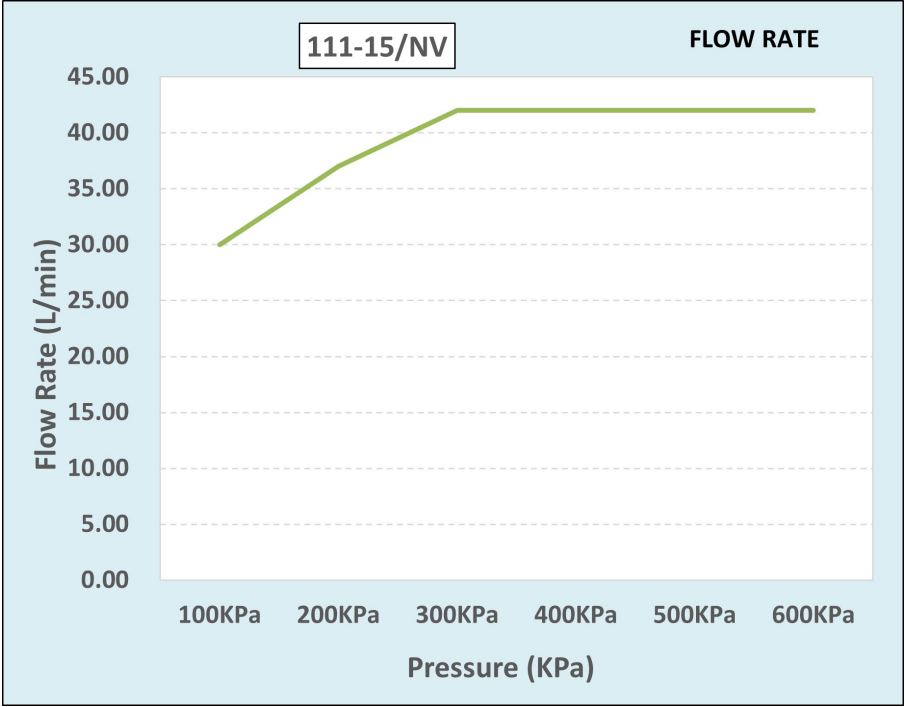

MOT

Cobra TeamAssist

20 Year Warranty

DZR Brass

JasvicApproved

Cobra LowPressure