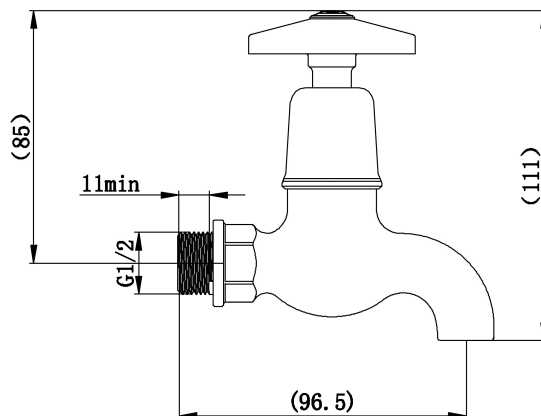

Cobra Star Heavy Pattern Wall Tap

Range: Star Heavy Pattern

Description: Cobra Star Heavy Pattern Chrome plated bib tap including hot & cold indices. The original star-shaped design. Well-suited for use in low water pressure environments. 1/2" BSP male connection ends. Made with de-zincification resistant brass for increased durability. Cobra TeamAssist service team on call. Includes a 20 year LIXIL Africa warranty. Care & Maintenance - Ensure your product does not come into contact with any lubricants during installation. Chrome plated, matte black and any colour finishes should be wiped with warm soapy water and a soft cloth or sponge. Rinse, then dry and buff with a dry soft cloth. Under no circumstances must any detergents containing hydrochloric acids or abrasives including cream cleansers be used. Do not use abrasive cleaning materials such as scourers. Should your product have an aerator at the water outlet, it should be checked and cleaned regularly.

Product Code: 106-15/NV

ERP Code: 1007860000

Barcode: 6002194063773

Product Features: Cobra TeamAssist, Cobra LowPressure, DZR Brass, 20 Year Warranty,

JaswicApproved

Dimensions: (l) 14.5mm x (w) 14.5mm x (h) 6mm

Package Weight: 0.5

Product Images

Flow Chart