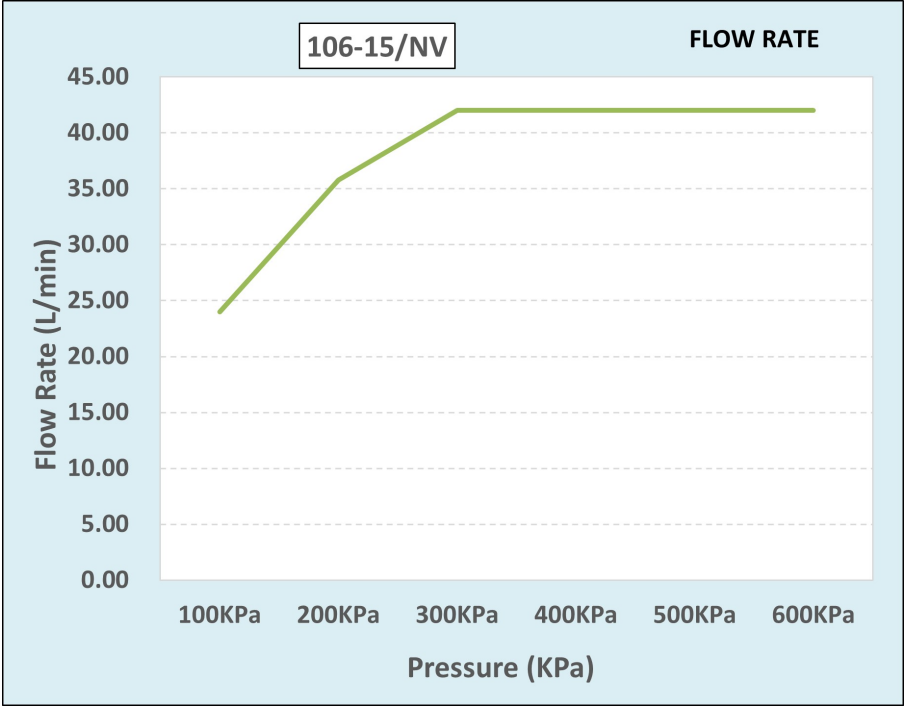

MOT

Cobra TeamAssist

20 Year Warranty

DZR Brass

JasvicApproved

Cobra LowPressure