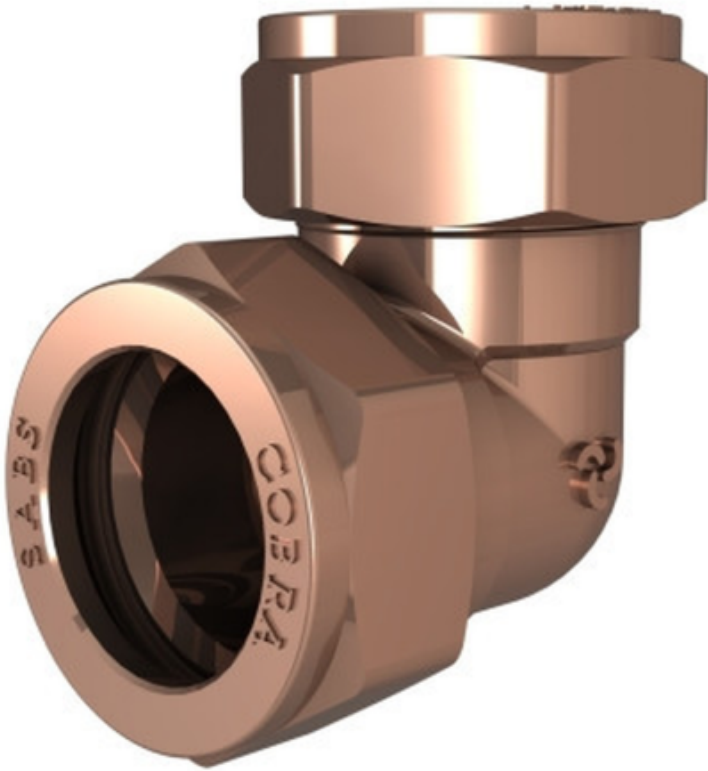

Cobra Compression Elbow 90 deg Copper x Copper 35mm

Range: Compression
Description: Elbow. 35mm compression x 35mm compression connection ends.
Product Code: D-4XS-35/N
ERP Code: FCOM1E35-7FT01
Barcode: 6002194045717
Product Features: Cobra TeamAssist, SABS Approved, DZR Brass, 20 Year Warranty
Dimensions: (l) 170mm x (w) 110mm x (h) 50mm
Package Weight: 0.38

Product Images

MOT

Cobra TeamAssist

SABS Approved

20 Year Warranty

DZR Brass

Cobra TeamAssist