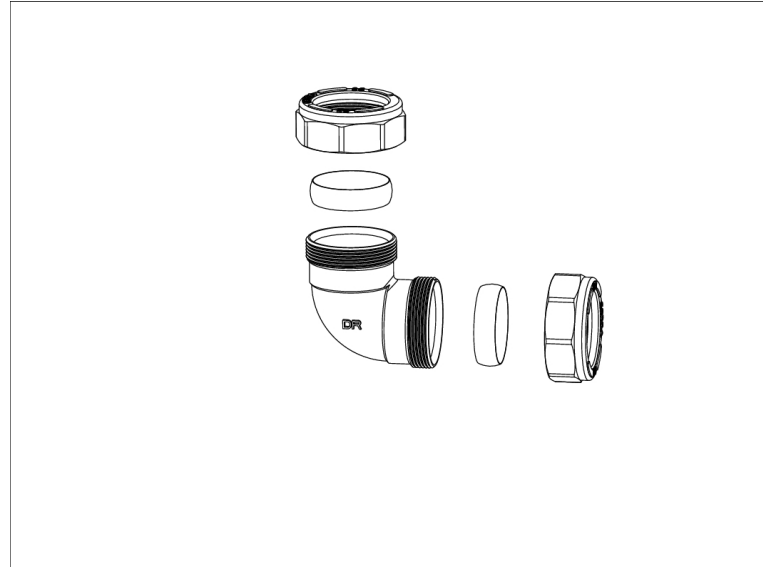

Cobra Compression Elbow 90 deg Copper x Copper 35mm

Range: Compression
Description: Elbow. 35mm compression x 35mm compression connection ends.
Product Code: D-4XS-35/N
ERP Code: FCOM1E35-7FT01
Barcode: 6002194045717
Product Features: Cobra TeamAssist, SABS Approved, DZR Brass, 20 Year Warranty
Dimensions: (l) 170mm x (w) 110mm x (h) 50mm
Package Weight: 0.38

Product Images

MOT

Cobra TeamAssist

SABS Approved

20 Year Warranty

DZR Brass

Cobra TeamAssist