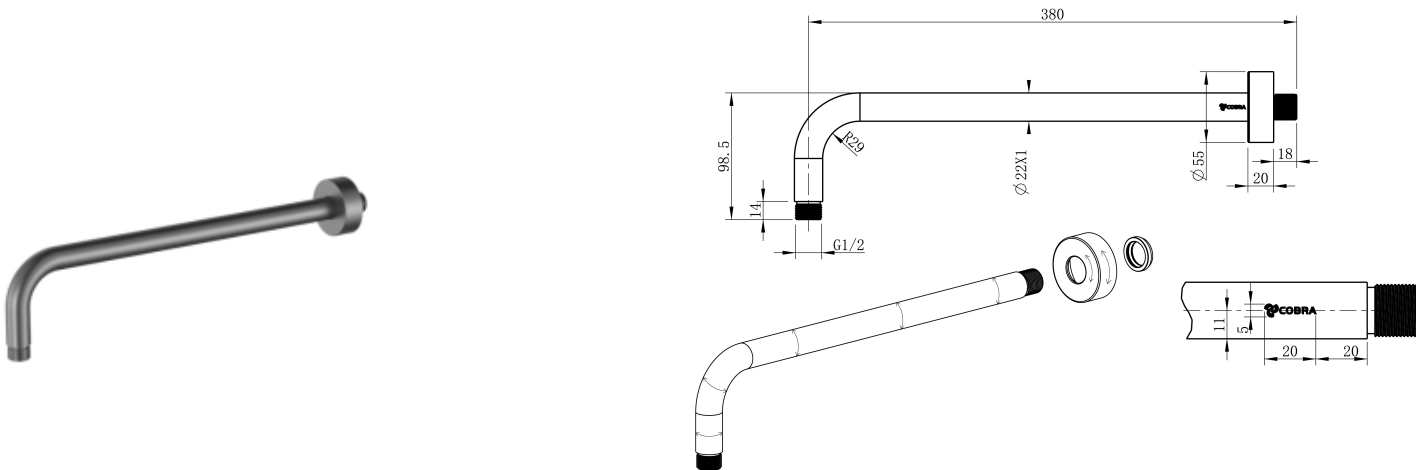

Cobra Seine Brushed Gun Grey Shower Arm

Range: Seine Brushed Gun Grey

Description: Seine 300mm wall-mounted shower arm in a round aesthetic. Flange included. Manufactured from stainless steel. Items are coated using a physical vapour deposition (PVD) process. 1/2" BSP connection ends. Carries a 5 year warranty on functionality, 2 year warranty on brushed gun grey coating. Care & Maintenance - Ensure your product does not come into contact with any lubricants during installation. Chrome plated, matte black and any colour finishes should be wiped with warm soapy water and a soft cloth or sponge. Rinse, then dry and buff with a dry soft cloth. Under no circumstances must any detergents containing hydrochloric acids or abrasives including cream cleansers be used. Do not use abrasive cleaning materials such as scourers. Should your product have an aerator at the water outlet, it should be checked and cleaned regularly.

Product Code: 029BGG

ERP Code: 1011712660

Barcode: 6002194153412

Product Features: Cobra TeamAssist, 5 Year Warranty, 2 years on coating, New Seine Colours

Dimensions: (l) 410mm x (w) 30mm x (h) 110mm

Package Weight: 0.3

Product Images

MOT

Cobra TeamAssist

5 Year Warranty

2 years on coating