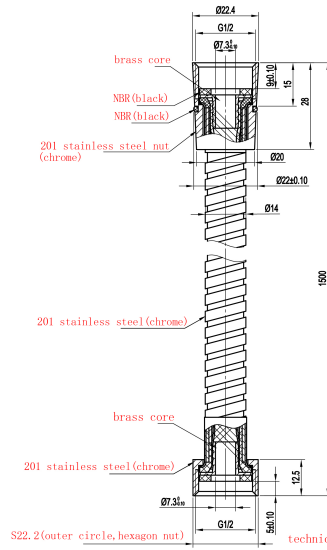

Cobra Cobra Handshower Hose 1500 Chrome

Range: Cobra
Description: Length: 1500mm Stainless Steel Construction
Product Code: 008CP/NV
ERP Code: 1362680000
Barcode: 6002194164746
Product Features: Cobra PureShine, Cobra TeamAssist, 5 Year Warranty
Dimensions: (l) 47mm x (w) 195mm x (h) 250mm
Package Weight: 0.226

Product Images

technical requirements:
1:The surface of the hose is chrome.
2:The buckles must be connected firmly.
3:The threads at both ends shall be inspected with special inspection tools.

MOT

Cobra PureShine