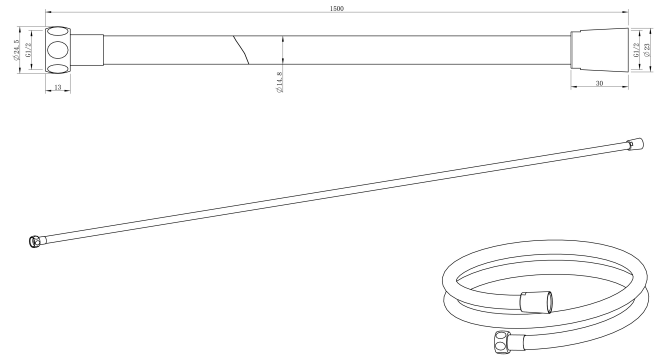

Cobra Seine Brushed Gold Hand Shower Hose

Range: Seine Brushed Gold

Description: 1 500mm smooth-look hand shower hose. 1/2" BSP connection ends. Items are coated using a physical vapour deposition (PVD) process. Carries a 5 year warranty on functionality, 2 year warranty on brushed gold coating. Care & Maintenance - Ensure your product does not come into contact with any lubricants during installation. Chrome plated, matte black and any colour finishes should be wiped with warm soapy water and a soft cloth or sponge. Rinse, then dry and buff with a dry soft cloth. Under no circumstances must any detergents containing hydrochloric acids or abrasives including cream cleansers be used. Do not use abrasive cleaning materials such as scourers. Should your product have an aerator at the water outlet, it should be checked and cleaned regularly.

Product Code: 008-BG

ERP Code: 101153GN00

Barcode: 6002194153153

Product Features: Cobra TeamAssist, 5 Year Warranty, 2 years on coating, New Seine Colours

Dimensions: (l) 230mm x (w) 45mm x (h) 215mm

Package Weight: 0.4

Product Images

MOT

Cobra TeamAssist

5 Year Warranty

2 years on coating