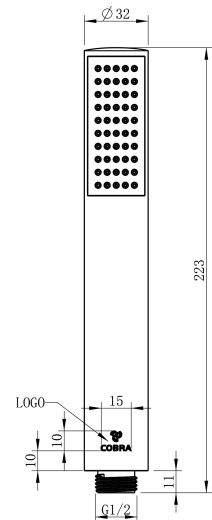

Cobra Matte Black Accessories Hand Shower matte black

Range: Matte Black Accessories

Description: Dimensions: 25MM Relaxing classic spray Check valve included Durable ABS body Easy rub clean nozzles 2 year warranty on black coating Care & Maintenance - Ensure your product does not come into contact with any lubricants during installation. Chrome plated, matte black and any colour finishes should be wiped with warm soapy water and a soft cloth or sponge. Rinse, then dry and buff with a dry soft cloth. Under no circumstances must any detergents containing hydrochloric acids or abrasives including cream cleansers be used. Do not use abrasive cleaning materials such as scourers. Should your product have an aerator at the water outlet, it should be checked and cleaned regularly.

Product Code: 007WAND/BLK

ERP Code: 1006872430

Barcode: 6002194063889

Product Features: 5 Year Warranty, 2 years on coating, New Seine Colours

Dimensions: (l) 235mm x (w) 45mm x (h) 45mm

Package Weight: 0.1

Product Images

Flow Chart