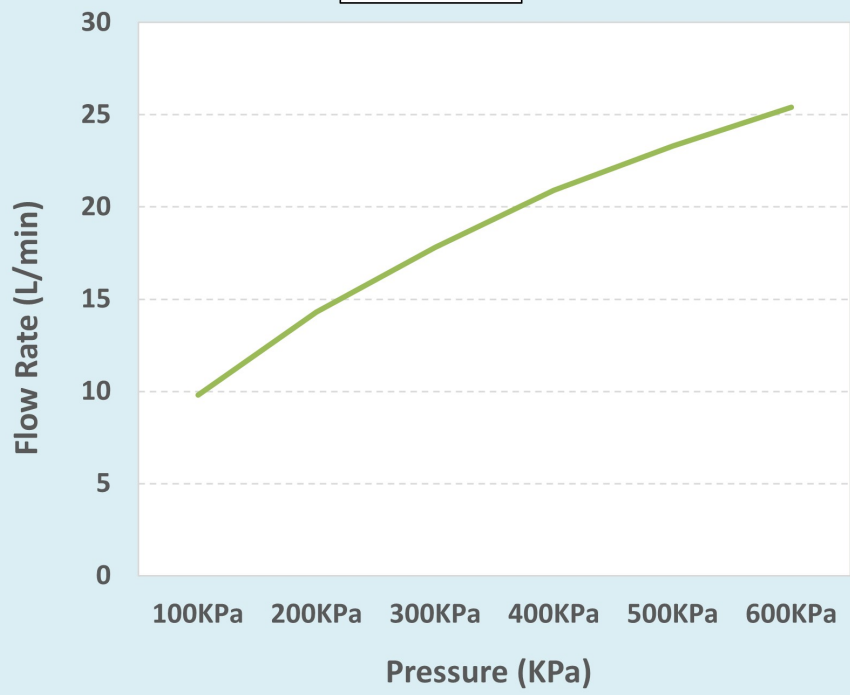

Cobra Seine Brushed Gun Grey Tube Hand Shower

Range: Seine Brushed Gun Grey

Description: Tubular hand shower with 1 spray. 212mm long. 1/2" BSP Male iron connection end. Items are coated using a physical vapour deposition (PVD) process. Carries a 5 year warranty on functionality, 2 year warranty on brushed gun grey coating. Care & Maintenance - Ensure your product does not come into contact with any lubricants during installation. Chrome plated, matte black and any colour finishes should be wipped with warm soapy water and a soft cloth or sponge. Rinse, then dry and buff with a dry soft cloth. Under no circumstances must any detergents containing hydrochloric acids or abrasives including cream cleansers be used. Do not use abrasive cleaning materials such as scourers. Should your product have an aerator at the water outlet, it should be checked and cleaned regularly.

Product Images

Flow Chart

007TU-BGG

FLOW RATE

MOT

Cobra TeamAssist

5 Year Warranty

2 years on coating