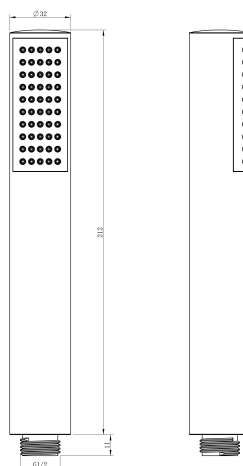

Cobra Seine Brushed Gun Grey Tube Hand Shower

Range: Seine Brushed Gun Grey

Description: Tubular hand shower with 1 spray. 212mm long. 1/2" BSP Male iron connection end. Items are coated using a physical vapour deposition (PVD) process. Carries a 5 year warranty on functionality, 2 year warranty on brushed gun grey coating. Care & Maintenance - Ensure your product does not come into contact with any lubricants during installation. Chrome plated, matte black and any colour finishes should be wipped with warm soapy water and a soft cloth or sponge. Rinse, then dry and buff with a dry soft cloth. Under no circumstances must any detergents containing hydrochloric acids or abrasives including cream cleansers be used. Do not use abrasive cleaning materials such as scourers. Should your product have an aerator at the water outlet, it should be checked and cleaned regularly.

Product Code: 007TU-BGG

ERP Code: 1011462660

Barcode: 6002194153085

Product Features: Cobra TeamAssist, 5 Year Warranty, 2 years on coating, New Seine Colours

Dimensions: (l) 235mm x (w) 45mm x (h) 45mm

Package Weight: 0.1

Product Images

Flow Chart

007TU-BGG

FLOW RATE

MOT

Cobra TeamAssist

5 Year Warranty

2 years on coating