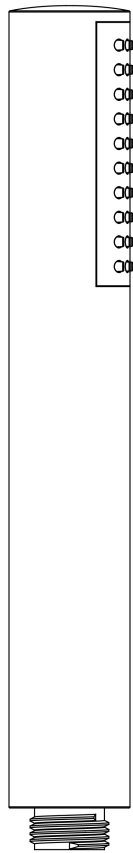

Grohe Grohe Cartridge Thermostatic

Range: Grohe
Description: for Grohtherm SmartControl concealed, GROHE TurboStat compact cartridge with wax thermoelement, including fastening nut
Product Code: G-49028000
ERP Code: G-49028000
Barcode: 4005176442827
Product Features: 2 Year Warranty
Dimensions: (l) 75mm x (w) 75mm x (h) 70mm
Package Weight: 0.115

Product Images

MOT

2 Year Warranty

007TU-BG

FLOW RATE

Cobra TeamAssist

5 Year Warranty

2 years on coating