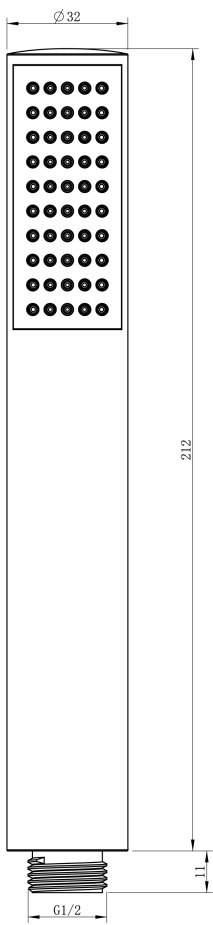

Grohe Grohe Cartridge Thermostatic

Range: Grohe
Description: for Grohtherm SmartControl concealed, GROHE TurboStat compact cartridge with wax thermoelement, including fastening nut
Product Code: G-49028000
ERP Code: G-49028000
Barcode: 4005176442827
Product Features: 2 Year Warranty
Dimensions: (l) 75mm x (w) 75mm x (h) 70mm
Package Weight: 0.115

Product Images

MOT

2 Year Warranty

007TU-BG

FLOW RATE

Cobra TeamAssist

5 Year Warranty

2 years on coating