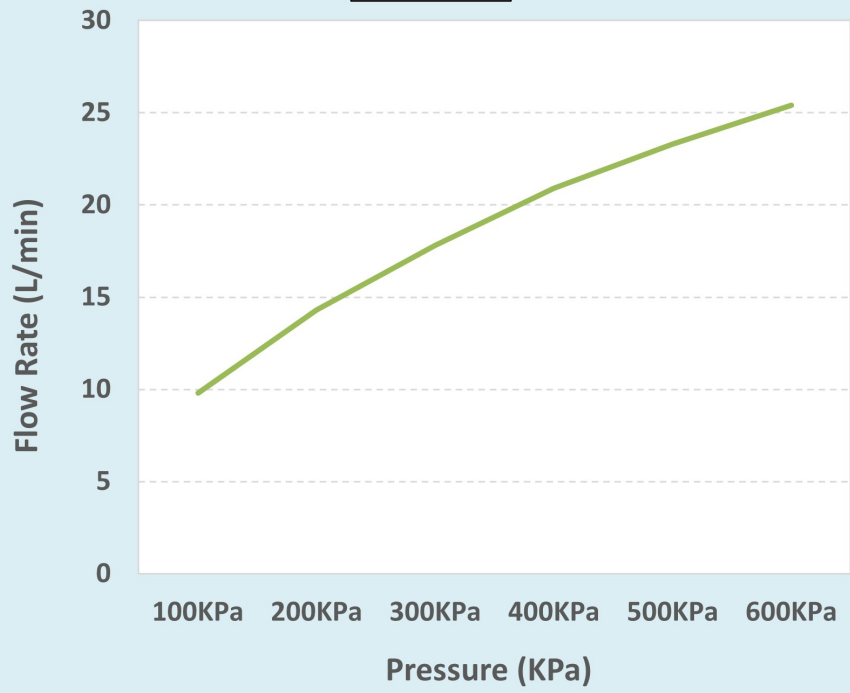

007TU-BG

FLOW RATE

MOT

Cobra TeamAssist

5 Year Warranty

2 years on coating