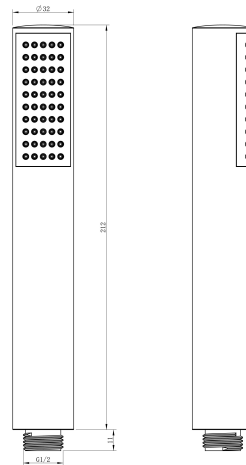

Cobra Seine Brushed Gold Tube Hand Shower

Range: Seine Brushed Gold

Description: Tubular hand shower with 1 spray. 212mm long. 1/2" BSP Male iron connection end. Items are coated using a physical vapour deposition (PVD) process. Carries a 5 year warranty on functionality, 2 year warranty on brushed gold coating. Care & Maintenance - Ensure your product does not come into contact with any lubricants during installation. Chrome plated, matte black and any colour finishes should be wiped with warm soapy water and a soft cloth or sponge. Rinse, then dry and buff with a dry soft cloth. Under no circumstances must any detergents containing hydrochloric acids or abrasives including cream cleansers be used. Do not use abrasive cleaning materials such as scourers. Should your product have an aerator at the water outlet, it should be checked and cleaned regularly.

Product Code: 007TU-BG

ERP Code: 101144GN00

Barcode: 6002194153061

Product Features: Cobra TeamAssist, 5 Year Warranty, 2 years on coating, New Seine Colours

Dimensions:

(l) 235mm x (w) 45mm x (h) 45mm

Package Weight: 0.01

Product Images

Flow Chart