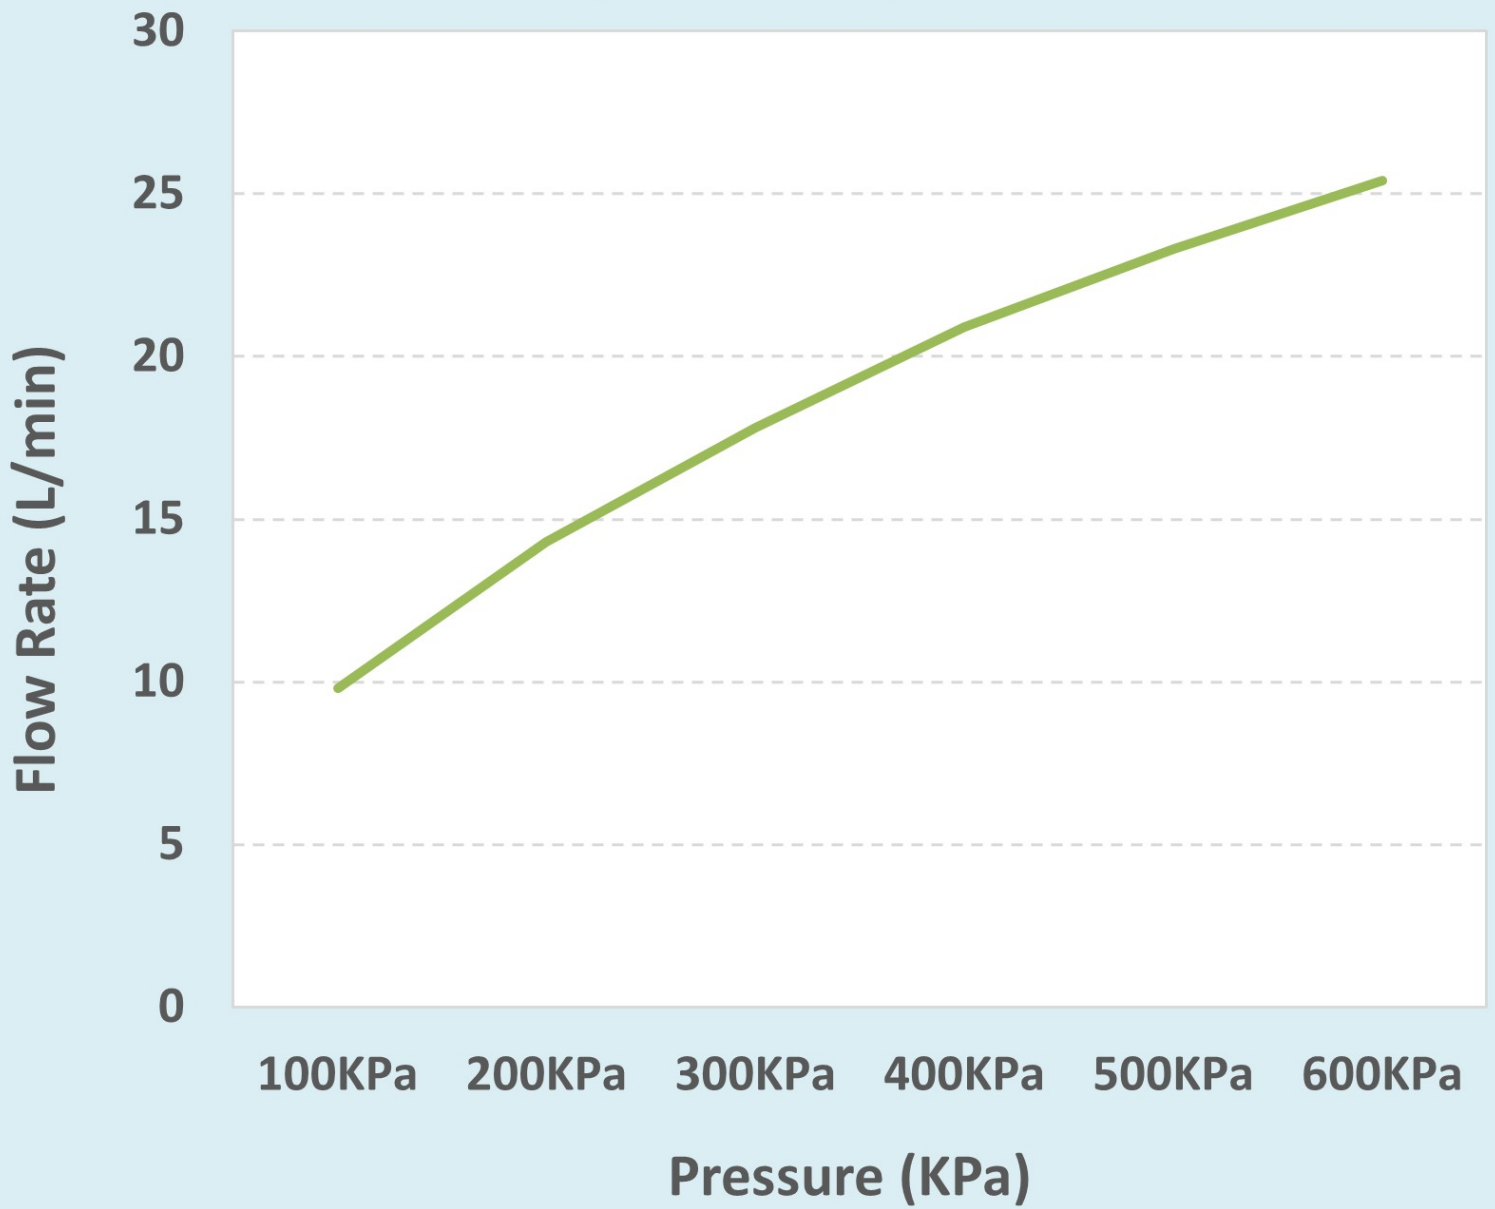

Grohe Grohe Cartridge Thermostatic

Range: Grohe
Description: for Grohtherm SmartControl concealed, GROHE TurboStat compact cartridge with wax thermoelement, including fastening nut
Product Code: G-49028000
ERP Code: G-49028000
Barcode: 4005176442827
Product Features: 2 Year Warranty
Dimensions: (l) 75mm x (w) 75mm x (h) 70mm
Package Weight: 0.115

Product Images

MOT

2 Year Warranty

007TU-BG

FLOW RATE

Cobra TeamAssist

5 Year Warranty

2 years on coating