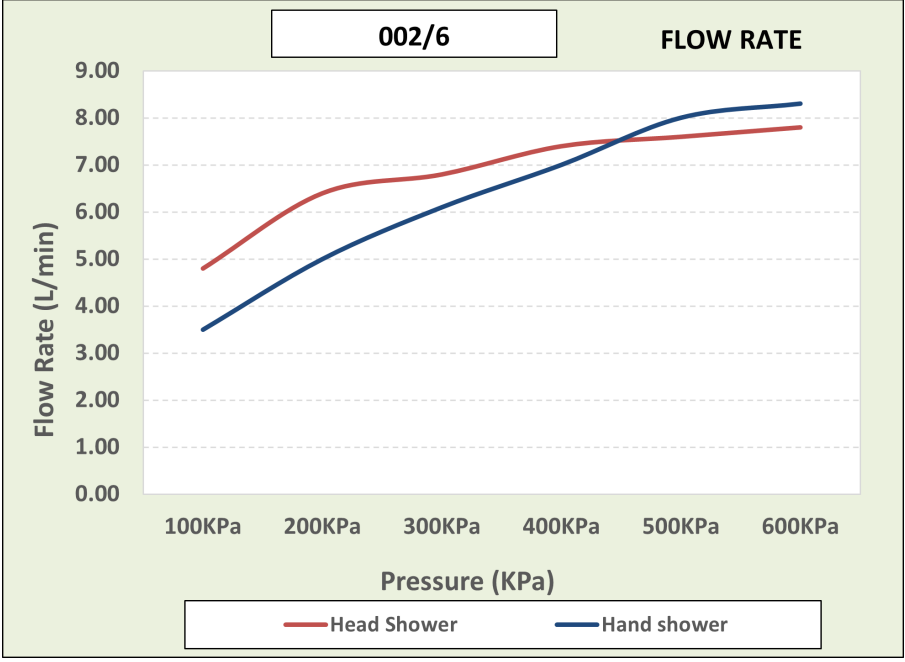

MOT

Cobra TeamAssist

Cobra PureShine

5 Year Warranty