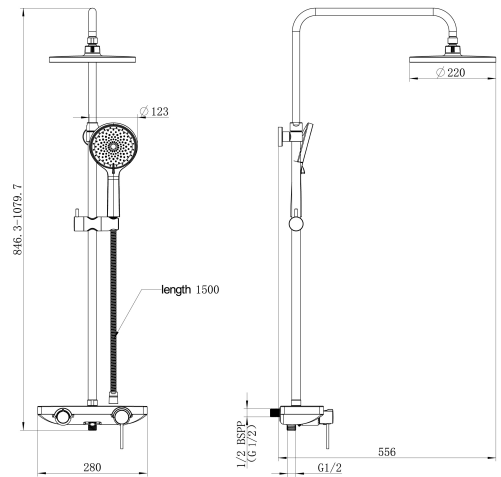

Cobra Cobra Shower Column

Range: Cobra

Description: Shower column with convenient storage shelf, Stainless steel shower tube, Size: 254mm durable ABS plastic rain shower head, 123x253mm hand shower, Spray pattern (shower head): Saturating Spray , Spray patterns (hand shower): Full Saturating, Pause, Saturating, Inner Saturating, Equipped with innovative storage shelf., Easy limescale buildup rub-clean nozzles, G1/2 thread connection, Innovative diverter switch between the shower head and hand shower, 1.5m flexible shower hose, Durable ABS button lock slider, Zinc wall holder bracket, 9l/min removable flow restrictor

Product Code: 002/6

ERP Code: 1358320000

Barcode: 6002194164265

Product Features: Cobra PureShine, Cobra TeamAssist, 5 Year Warranty

Dimensions: (l) 625mm x (w) 410mm x (h) 155mm

Package Weight: 3.8

Product Images