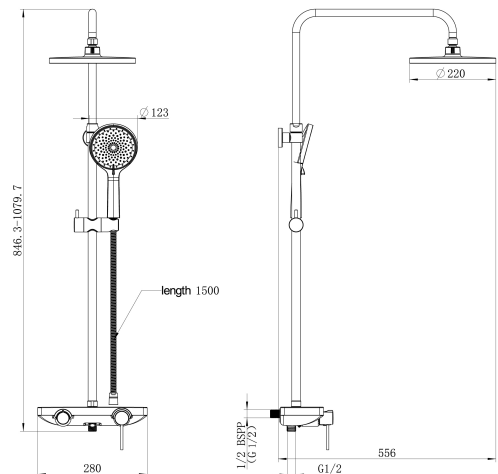

Cobra Cobra Shower Column

Range: Cobra
Description: Shower column with convenient storage shelf, Stainless steel shower tube, Size: 254mm durable ABS plastic rain shower head, 123x253mm hand shower, Spray pattern (shower head): Saturating Spray, Spray patterns (hand shower): Full Saturating, Pause, Saturating, Inner Saturating, Equipped with innovative storage shelf., Easy limescale buildup rub-clean nozzles, G1/2 thread connection, Innovative diverter switch between the shower head and hand shower, 1.5m flexible shower hose, Durable ABS button lock slider, Zinc wall holder bracket, 9l/min removable flow restrictor
Care & Maintenance - Ensure your product does not come into contact with any lubricants during installation. Chrome plated, matte black and any colour finishes should be wiped with warm soapy water and a soft cloth or sponge. Rinse, then dry and buff with a dry soft cloth. Under no circumstances must any detergents containing hydrochloric acids or abrasives including cream cleansers be used. Do not use abrasive cleaning materials such as scourers. Should your product have an aerator at the water outlet, it should be checked and cleaned regularly.

Product Code: 002/6
ERP Code: 1358320000
Barcode: 6002194164265
Product Features: Cobra PureShine, Cobra TeamAssist, 5 Year Warranty
Dimensions: (l) 625mm x (w) 410mm x (h) 155mm
Package Weight: 3.8

Product Images

Flow Chart